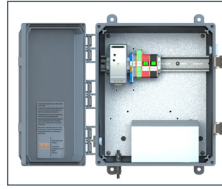

Power Systems

AC/DC Power System
TESSCO No. 254543

AC/DC Power System with
Sierra RV50 LTE Gateway and
Antenna
TESSCO No. 546445

AC/DC Power System with
7 Ahr Battery
TESSCO No. 244301

Micro Solar System for Sierra
LTE Gateways
TESSCO No. 294169