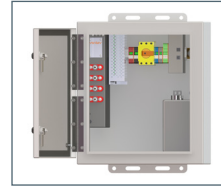

Power Systems

AC/DC Power System
TESSCO No. 254543

AC/DC Power System with
Sierra RV50 LTE Gateway and
Antenna
TESSCO No. 546445

AC/DC Power System with
7 Ahr Battery
TESSCO No. 244301

Micro Solar System for Sierra
LTE Gateways
TESSCO No. 294169