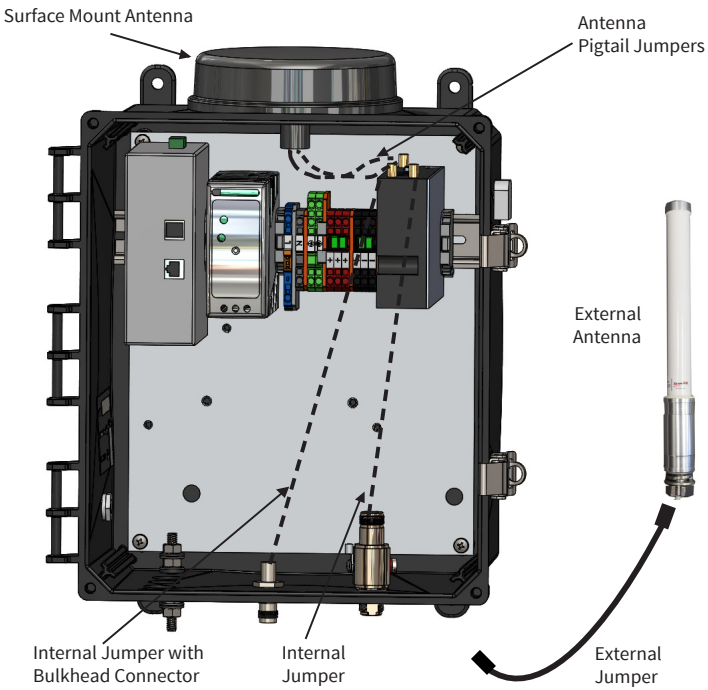

Power Systems

AC/DC Power System
TESSCO No. 254543

AC/DC Power System with
Sierra RV50 LTE Gateway and
Antenna
TESSCO No. 546445

AC/DC Power System with
7 Ahr Battery
TESSCO No. 244301

Micro Solar System for Sierra
LTE Gateways
TESSCO No. 294169

Power Extender 120/240
VAC, Single PoE+
TESSCO No. 553902

Power Extender 277/480
VAC, Single PoE+;
TESSCO No. 588929

Component Interconnection Illustration

Additional Compatible Antennas	
SKU	Description
Omni	
Pole or Wall Mount	
382701	800-2500MHz 3dBi Omni
570938	698-2700 MHz 6/7 Omni
352355	902-928 MHz 8 dBi Omni
566090	698-2700 MHz 2/4 dBi Omni
309965	698-896/1700-2700 MHz 3/3
392017	824-960 MHz 6 dBi Omni
Directional	
Pole or Wall mount	
309584	698-960/1700-2700 MHz Yagi
388444	698-960/1710-2700 Directi
343653	824-960 MHz 15 dBi Yagi
342474	824-960 MHz 11 dBi Yagi
394832	824-2500MHz 8/9 dBi Yagi
Mobile	
Vehicle or Enclosure mount	
512336	3G/4G/Wi-Fi/GPS Omni w/SMA
515219	Tri-Band LTE/Cellular Antenna
516339	LTE / GPS Antenna with 3 SMA Plug
543661	GPS/Cell/PCS/Wi-Fi Antenna with 1 GPS lead and 3 leads with SMA
545404	698-2700 MHz 2.57/3.08 dBi Omni with N Plug – Unique Gain Profile
551139	698-2700 MHz 1/3.5 dBi Omni with N Plug
272303	698-960/1710-2700 MHz 2/4 dBi Omni Surface Mount N Plug
217066	698-960/1710-2700 MHz 2/4 dBi Omni Surface Mount SMA Plug