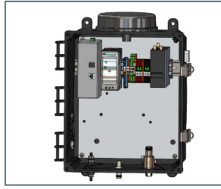

Power Systems

AC/DC Power System
TESSCO No. 254543

AC/DC Power System with
Sierra RV50 LTE Gateway and
Antenna
TESSCO No. 546445

AC/DC Power System with
7 Ahr Battery
TESSCO No. 244301

Micro Solar System for Sierra
LTE Gateways
TESSCO No. 294169