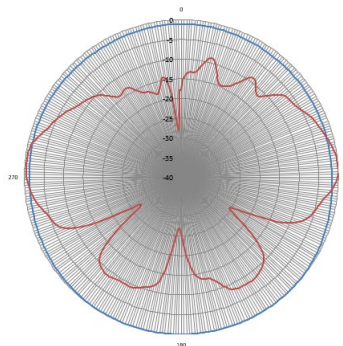

# 2.4/5GHz 4/7dBi Wi-Fi Omni Antenna- Grey, with 1 N-Style Connector

Ventev's Wi-Fi Omni fiberglass antenna is designed to operate with any manufacturer's access point that utilizes N-Style Plug connectors. This antenna operates in the 2400-2500 and 5150-5875 MHz frequency with a gain of 4 and 7 dBi respectively. The antenna includes a direct N-Style Plug connector and is designed to support demanding wireless applications.

**For more information or to purchase, contact Ventev:** 800.851.4965 or [sales@ventev.com](mailto:sales@ventev.com).

Specifications		
SKU	222152	
Model	M7040070010007G	
Frequency Range	2400 ~ 2500 MHz	5150 ~ 5875 MHz
Bandwidth	100 MHz	725 MHz
Gain	4 dBi	7 dBi
Vertical Beamwidth	30°	18°
Horizontal Beamwidth	360°	
VSWR	≤ 2.0	≤ 2.0
Nominal Impedance	50 Ohms	
Polarization	Vertical	
Max Power	50 Watts	
Connector	N-Style Male	
Dimensions	1.25" DIA x 11"	
Weight	0.20 lbs	
Operating Temperature Range	-40°F to +158°F	
Mounting Style	Direct to Access Point (AP)	