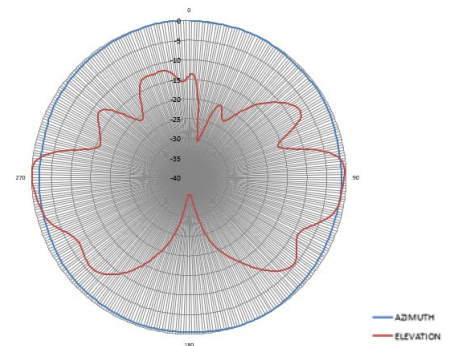

Radiation @ 5 GHz