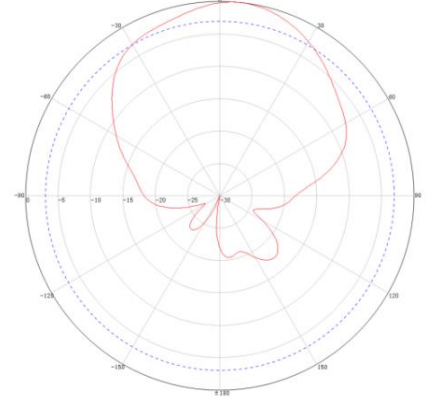

High Gain Directional LTE/CBRS Antenna 698-2700/3300-4200 MHz, 2x2 MIMO

698-960 MHz

Azimuth

Elevation

1700-2700 MHz

Azimuth

Elevation

3300-4200 MHz

Azimuth

Elevation

Installation Sketch

Pole Mounting
(Mounts to 1.5-2.0" OD Poles)

Wall Mounting
(Appropriate wall hardware supplied by customer)

1	Antenna
2	L bracket (1x)
3	Mounting clamps (2x)
4	U Bolts – M6 (2x)
5	Flat washers – M6 (4x)
6	Split-lock washers – M6 (4x)
7	Hex nuts – M6 (4x)
8	Hex nuts – M6 (2x)
9	Split-lock washers – M6 (2x)
10	Flat washers – M6 (2x)
11	Wall mount screws – M4 (4x)
12	Wall mount pad
13	Plastic anchor (4x)

Every Ventev antenna is RoHS compliant and covered by company's 2-year warranty program.