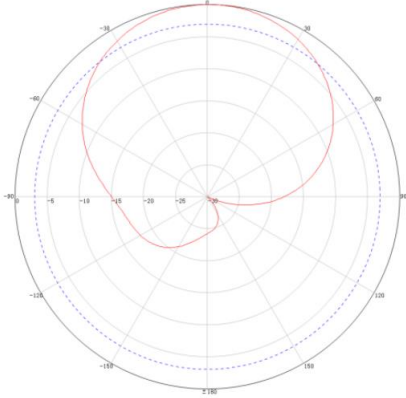

High Gain Directional LTE/CBRS Antenna 698-2700/3300-4200 MHz, 2x2 MIMO

698-960 MHz

Azimuth

Elevation

1700-2700 MHz

Azimuth