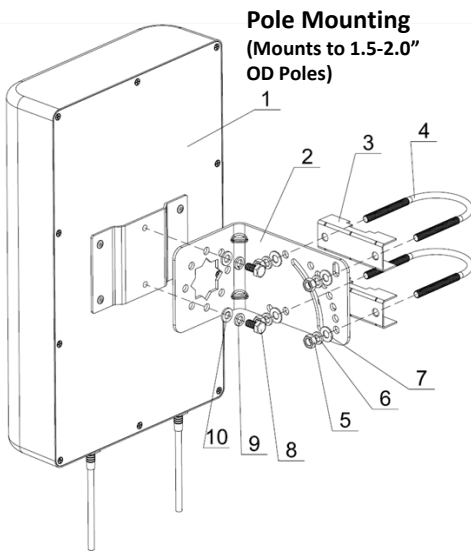

Connector Option	Product SKU	Ventev Part #
N Female	240174	M3070090D21206
4.3-10 Female	230065	M3070090D21249

Electrical Specifications			
Frequency Bands, MHz	698–960	1710–2700	3300-4200
Polarization		±45°	
Azimuth (HBW)	70°	65°	60°
Elevation (VBW)	65°	60°	55°
VSWR	≤2.0	≤2.0	≤2.0
Gain, dBi	7	7.5	8
Front-to-Back Ratio, dB	≥15	≥15	≥20
PIM, IM3, 2x20W (43dBm), dBc	-153	-153	-
Max Input Power per Port, watts		50	
Impedance, ohm		50	
Mechanical Specifications			
Product Dims	12.6 x 8.3 x 3 in (323 x 205 x 70 mm)		
Input Connector & Pigtail	2x N-type or 4.3-10 Female, 12" leads RG141		
Radome	White, UV Resistant ABS		
Mounting & Bracket	Mast/Pole (1.5" - 2.0" OD); Bracket and hardware included Appropriate Wall hardware supplied by customer		
Wind Survival	134 mph		
Operating Temperature	-40 °F to +158 °F		
Relative Humidity	Up to 95%		
Product Weight	1.5 Kg (3.3 lb)		

Elevation

3300-4200 MHz

Azimuth

Elevation

Installation Sketch

Pole Mounting
(Mounts to 1.5-2.0" OD Poles)

Wall Mounting
(Appropriate wall hardware supplied by customer)

1	Antenna
2	L bracket (1x)
3	Mounting clamps (2x)
4	U Bolts – M6 (2x)
5	Flat washers – M6 (4x)
6	Split-lock washers – M6 (4x)
7	Hex nuts – M6 (4x)
8	Hex nuts – M6 (2x)
9	Split-lock washers – M6 (2x)
10	Flat washers – M6 (2x)
11	Wall mount screws – M4 (4x)
12	Wall mount pad
13	Plastic anchor (4x)