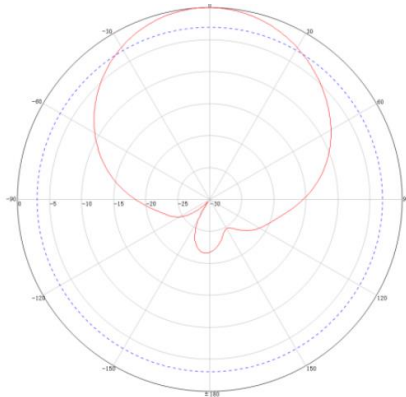

High Gain Directional LTE/CBRS Antenna 698-2700/3300-4200 MHz, 2x2 MIMO

698-960 MHz

Azimuth

Elevation

1700-2700 MHz

Azimuth