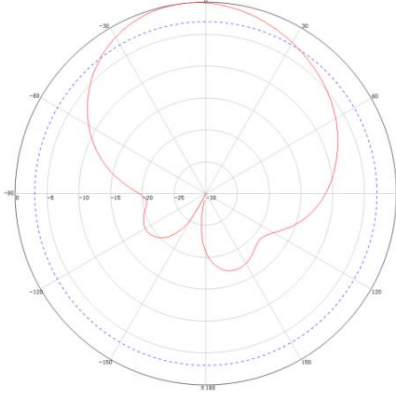

Every Ventev antenna is RoHS compliant and covered by company's 2-year warranty program.

High Gain Directional LTE/CBRS Antenna 698-2700/3300-4200 MHz, 2x2 MIMO

698-960 MHz

Azimuth

Elevation

1700-2700 MHz

Azimuth