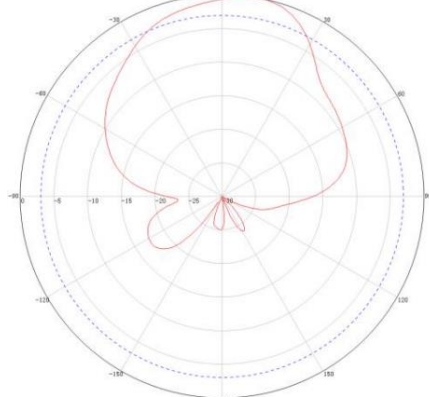

High Gain Directional LTE/CBRS Antenna 698-2700/3300-4200 MHz, 2x2 MIMO

698-960 MHz

Azimuth

Elevation

1700-2700 MHz

Azimuth

Elevation

3300-4200 MHz

Azimuth

Elevation

Installation Sketch

Pole Mounting
(Mounts to 1.5-2.0" OD Poles)

Wall Mounting
(Appropriate wall hardware supplied by customer)

1	Antenna
2	L bracket (1x)
3	Mounting clamps (2x)
4	U Bolts – M6 (2x)
5	Flat washers – M6 (4x)
6	Split-lock washers – M6 (4x)
7	Hex nuts – M6 (4x)
8	Hex nuts – M6 (2x)
9	Split-lock washers – M6 (2x)
10	Flat washers – M6 (2x)
11	Wall mount screws – M4 (4x)
12	Wall mount pad
13	Plastic anchor (4x)

Every Ventev antenna is RoHS compliant and covered by company's 2-year warranty program.