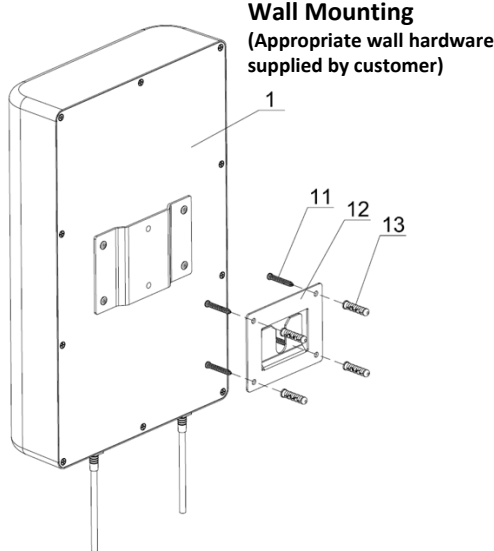

Connector Option	Product SKU	Ventev Part #
N Female	240174	M3070090D21206
4.3-10 Female	230065	M3070090D21249

Electrical Specifications			
Frequency Bands, MHz	698–960	1710–2700	3300-4200
Polarization		±45°	
Azimuth (HBW)	70°	65°	60°
Elevation (VBW)	65°	60°	55°
VSWR	≤2.0	≤2.0	≤2.0
Gain, dBi	7	7.5	8
Front-to-Back Ratio, dB	≥15	≥15	≥20
PIM, IM3, 2x20W (43dBm), dBc	-153	-153	-
Max Input Power per Port, watts		50	
Impedance, ohm		50	
Mechanical Specifications			
Product Dims	12.6 x 8.3 x 3 in (323 x 205 x 70 mm)		
Input Connector & Pigtail	2x N-type or 4.3-10 Female, 12" leads RG141		
Radome	White, UV Resistant ABS		
Mounting & Bracket	Mast/Pole (1.5" - 2.0" OD); Bracket and hardware included Appropriate Wall hardware supplied by customer		
Wind Survival	134 mph		
Operating Temperature	-40 °F to +158 °F		
Relative Humidity	Up to 95%		
Product Weight	1.5 Kg (3.3 lb)		

Elevation

3300-4200 MHz

Azimuth

Elevation

Installation Sketch

Pole Mounting
(Mounts to 1.5-2.0" OD Poles)

Wall Mounting
(Appropriate wall hardware supplied by customer)

1	Antenna
2	L bracket (1x)
3	Mounting clamps (2x)
4	U Bolts – M6 (2x)
5	Flat washers – M6 (4x)
6	Split-lock washers – M6 (4x)
7	Hex nuts – M6 (4x)
8	Hex nuts – M6 (2x)
9	Split-lock washers – M6 (2x)
10	Flat washers – M6 (2x)
11	Wall mount screws – M4 (4x)
12	Wall mount pad
13	Plastic anchor (4x)