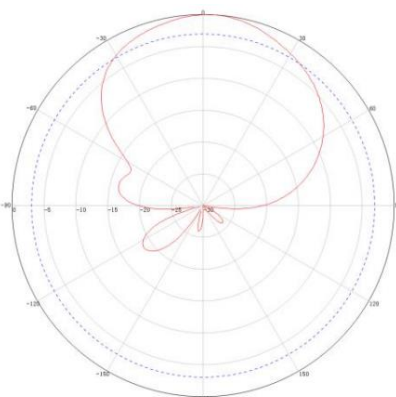

Connector Option	Product SKU	Ventev Part #
N Female	240174	M3070090D21206
4.3-10 Female	230065	M3070090D21249

Electrical Specifications			
Frequency Bands, MHz	698–960	1710–2700	3300-4200
Polarization		±45°	
Azimuth (HBW)	70°	65°	60°
Elevation (VBW)	65°	60°	55°
VSWR	≤2.0	≤2.0	≤2.0
Gain, dBi	7	7.5	8
Front-to-Back Ratio, dB	≥15	≥15	≥20
PIM, IM3, 2x20W (43dBm), dBc	-153	-153	-
Max Input Power per Port, watts		50	
Impedance, ohm		50	
Mechanical Specifications			
Product Dims	12.6 x 8.3 x 3 in (323 x 205 x 70 mm)		
Input Connector & Pigtail	2x N-type or 4.3-10 Female, 12" leads RG141		
Radome	White, UV Resistant ABS		
Mounting & Bracket	Mast/Pole (1.5" - 2.0" OD); Bracket and hardware included Appropriate Wall hardware supplied by customer		
Wind Survival	134 mph		
Operating Temperature	-40 °F to +158 °F		
Relative Humidity	Up to 95%		
Product Weight	1.5 Kg (3.3 lb)		

Every Ventev antenna is RoHS compliant and covered by company's 2-year warranty program.

High Gain Directional LTE/CBRS Antenna 698-2700/3300-4200 MHz, 2x2 MIMO

698-960 MHz

Azimuth

Elevation

1700-2700 MHz

Azimuth