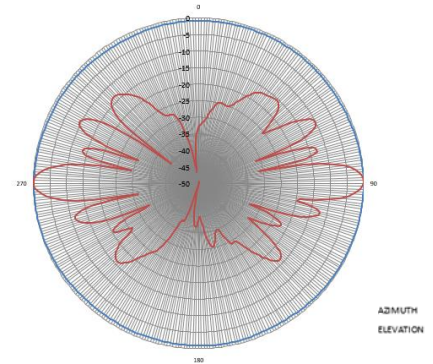

Radiation @ 5 GHz