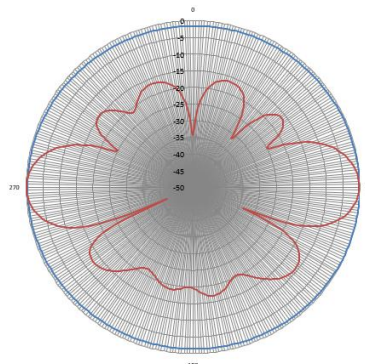

2.4/5GHz 6/8dBi Wi-Fi Omni Antenna-Grey, with N-Style Connector

Ventev's Wi-Fi Omni Fiberglass Antenna is designed to operate with any manufacturer's access point that utilizes N-Style Plug connectors. This antenna operates in the 2400-2500 and 5150-5925 MHz frequency with a gain of 6 and 8 dBi respectively. The antenna includes a direct N-Style Plug connector and is designed to support demanding, wireless applications.

For more information or to purchase, contact Ventev: 800.851.4965 or sales@ventev.com.

Specifications		
SKU	242142	
Model	M7060080O10007G	
Frequency Range	2400 ~ 2500 MHz	5150 ~ 5925 MHz
Bandwidth	100 MHz	775 MHz
Gain	6 dBi	8 dBi
Vertical Beamwidth	25°	12°
Horizontal Beamwidth	360°	
VSWR	≤ 2.0	≤ 2.0
Nominal Impedance	50 Ohms	
Polarization	Vertical	
Max Power	50 Watts	
Connector	N-Type Male	
Dimensions	1.25" DIA x 14.96"	
Weight	0.57 lbs	
Operating Temperature Range	-40°F to +158°F	
Mounting Style	Direct to Access Point (AP)	