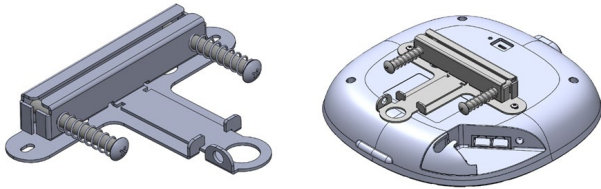

T-Bar Bracket for Aruba 500 Series Access Points

Ventev's patented, low-cost T-Bar Bracket allows quick and easy mounting of Aruba 515, 535, and 555 APs to 9/16" or 15/16" ceiling T-bars in ceiling tile grids without needing Aruba proprietary brackets.

TW-ARB-TBRKT

Dimensions:

5.25in x 3.90in x 0.82in

Construction:

Aluminum 5052

FEATURES AND BENEFITS

- Enables Aruba 515, 535, and 555 APs to mount on 9/16" or 15/16" Tee Systems (Not compatible with Aruba 505)
- Mounts directly on APs without needing optional Aruba mounts
- Strong and corrosion resistant Aluminum 5052 construction
- Ships in a package of 5
- Mounts using Aruba supplied screws
- Patented