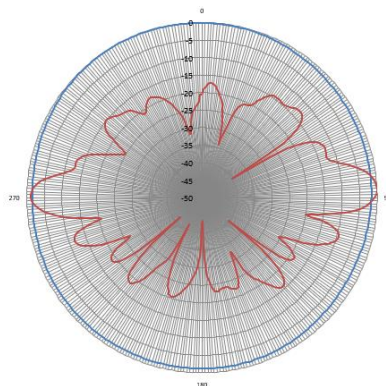

# 2.4/5GHz 9dBi Wi-Fi Omni Antenna with N-Style Connector

Ventev's 9 dBi Omni fiberglass Wi-Fi antenna offers extended wireless coverage for outdoor applications working in the 2.4/5 GHz frequency bands. This antenna features dual-band functionality to support both 2.4 GHz and 5 GHz, making it an ideal antenna to support demanding outdoor applications. It has a rugged exterior and includes a heavy-duty mast/pole mount.

**For more information or to purchase, contact Ventev:** 800.851.4965 or [sales@ventev.com](mailto:sales@ventev.com).

| Specifications              |                   |                 |
|-----------------------------|-------------------|-----------------|
| SKU                         | 295371            |                 |
| Model                       | M6090090O10006    |                 |
| Frequency Range             | 2400 ~ 2500 MHz   | 5150 ~ 5875 MHz |
| Bandwidth                   | 100 MHz           | 725 MHz         |
| Gain                        | 9 dBi             | 9 dBi           |
| Vertical Beamwidth          | 11°               | 9°              |
| Horizontal Beamwidth        | 360°              |                 |
| VSWR                        | ≤ 1.5             | ≤ 2.0           |
| Nominal Impedance           | 50 Ohms           |                 |
| Polarization                | Vertical          |                 |
| Max Power                   | 100 Watts         |                 |
| Connector                   | N-Style Jack      |                 |
| Dimensions                  | 2.05" DIA x 50.8" |                 |
| Weight                      | 6.2 lbs           |                 |
| Operating Temperature Range | -40°F to +185°F   |                 |
| Mounting Style              | Mast/Pole         |                 |