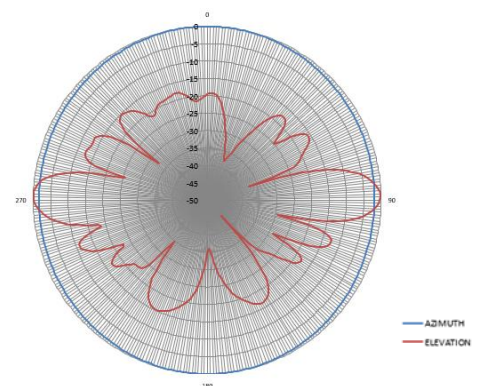

Radiation @ 5 GHz