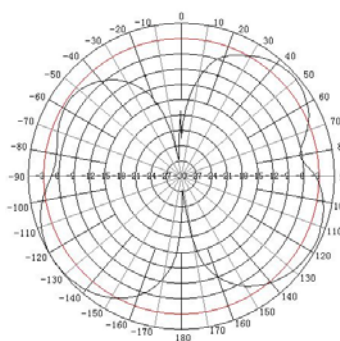

698-896/1700-2700 MHz 3/3.5 dBi Outdoor Omnidirectional Antenna with N-Style Jack Connector

Ventev's TerraWave 698-896/1700-2700 MHz 3/3.5 dBi Omnidirectional antenna is designed for outdoor wireless networks operating in the LTE, Cellular or 2.4GHz frequency range. This antenna is ideal for any outdoor voice and data wireless system. Includes an N-style Jack connector and a mast mount. *Every TerraWave antenna is covered by the Company's two-year TerraNet warranty program. For questions and to purchase product, contact a regional sales executive at 210-375-8482, 800-851-4965 or sales@ventev.com.*

Specifications	
Model	M3030035O10006O-B
Frequency Range	698-896 / 1700-2700 MHz
Gain	3 / 3.5 dBi
Polarization	Vertical
VSWR	≤ 1.5
Nominal Impedance	50 Ohm
Maximum Power Rating	100 W
Height	3.93" x 5.11"
Weight	1.6 lbs
Connector Type	N Style Jack
Mounting	Mast / Pole

E-Plane

H-Plane

698-896/1700-2700 MHz 3/3.5 dBi Outdoor Omnidirectional Antenna with N-Style Jack Connector

Mounting Information for M30300350100060-B

(Measurements in Inches)

Note: Maximum diameter of pole = 2.17"