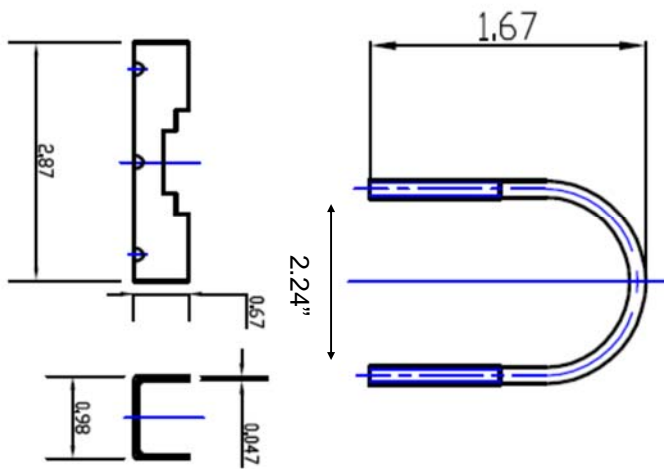

Specifications	
Model	M3030035O10006O-B
Frequency Range	698-896 / 1700-2700 MHz
Gain	3 / 3.5 dBi
Polarization	Vertical
VSWR	≤ 1.5
Nominal Impedance	50 Ohm
Maximum Power Rating	100 W
Height	3.93" x 5.11"
Weight	1.6 lbs
Connector Type	N Style Jack
Mounting	Mast / Pole

E-Plane

H-Plane

698-896/1700-2700 MHz 3/3.5 dBi Outdoor Omnidirectional Antenna with N-Style Jack Connector

Mounting Information for M30300350100060-B

(Measurements in Inches)

Note: Maximum diameter of pole = 2.17"