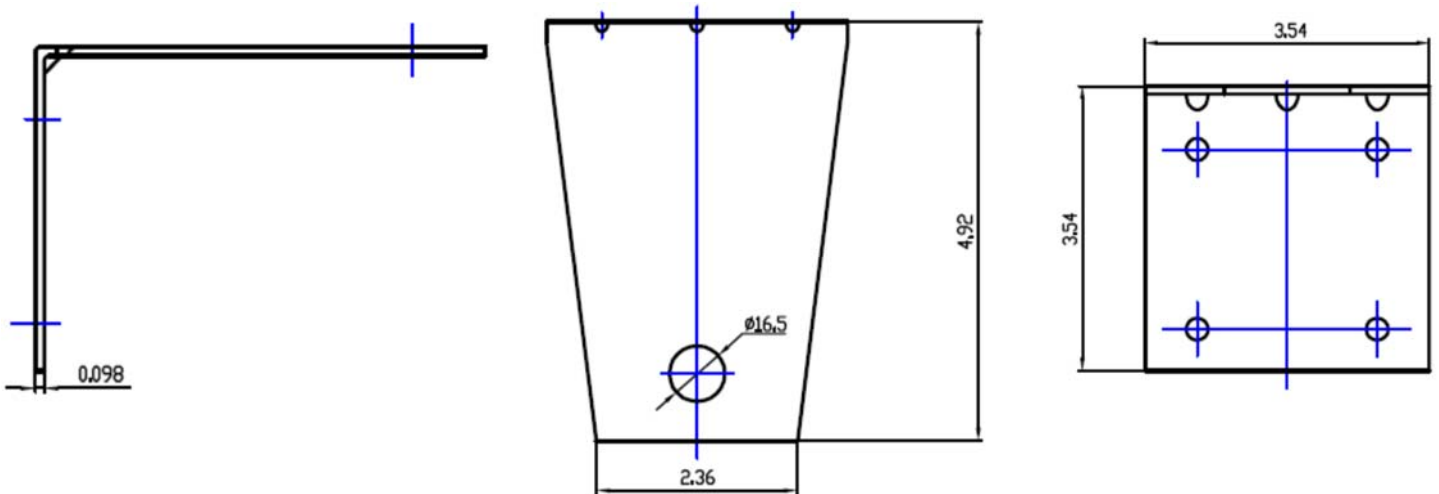

Specifications	
Model	M3030035O10006O-B
Frequency Range	698-896 / 1700-2700 MHz
Gain	3 / 3.5 dBi
Polarization	Vertical
VSWR	≤ 1.5
Nominal Impedance	50 Ohm
Maximum Power Rating	100 W
Height	3.93" x 5.11"
Weight	1.6 lbs
Connector Type	N Style Jack
Mounting	Mast / Pole

E-Plane

H-Plane

698-896/1700-2700 MHz 3/3.5 dBi Outdoor Omnidirectional Antenna with N-Style Jack Connector

Mounting Information for M30300350100060-B

(Measurements in Inches)

Note: Maximum diameter of pole = 2.17"