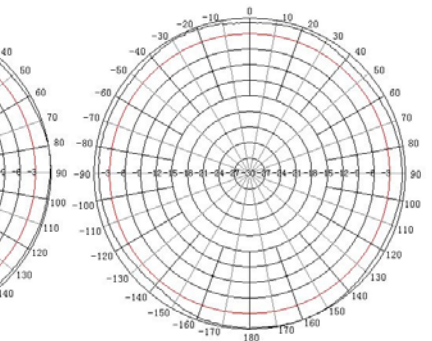

698-896/1700-2700 MHz 3/3.5 dBi Outdoor Omnidirectional Antenna with N-Style Jack Connector

Ventev's TerraWave 698-896/1700-2700 MHz 3/3.5 dBi Omnidirectional antenna is designed for outdoor wireless networks operating in the LTE, Cellular or 2.4GHz frequency range. This antenna is ideal for any outdoor voice and data wireless system. Includes an N-style Jack connector and a mast mount. *Every TerraWave antenna is covered by the Company's two-year TerraNet warranty program. For questions and to purchase product, contact a regional sales executive at 210-375-8482, 800-851-4965 or sales@ventev.com.*

Specifications	
Model	M3030035O10006O-B
Frequency Range	698-896 / 1700-2700 MHz
Gain	3 / 3.5 dBi
Polarization	Vertical
VSWR	≤ 1.5
Nominal Impedance	50 Ohm
Maximum Power Rating	100 W
Height	3.93" x 5.11"
Weight	1.6 lbs
Connector Type	N Style Jack
Mounting	Mast / Pole

E-Plane

H-Plane

698-896/1700-2700 MHz 3/3.5 dBi Outdoor Omnidirectional Antenna with N-Style Jack Connector

Mounting Information for M30300350100060-B

(Measurements in Inches)

Note: Maximum diameter of pole = 2.17"