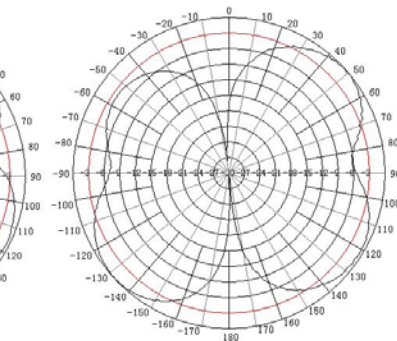

698-896/1700-2700 MHz 3/3.5 dBi Outdoor Omnidirectional Antenna with N-Style Jack Connector

Ventev's TerraWave 698-896/1700-2700 MHz 3/3.5 dBi Omnidirectional antenna is designed for outdoor wireless networks operating in the LTE, Cellular or 2.4GHz frequency range. This antenna is ideal for any outdoor voice and data wireless system. Includes an N-style Jack connector and a mast mount. *Every TerraWave antenna is covered by the Company's two-year TerraNet warranty program. For questions and to purchase product, contact a regional sales executive at 210-375-8482, 800-851-4965 or sales@ventev.com.*

Specifications	
Model	M3030035O10006O-B
Frequency Range	698-896 / 1700-2700 MHz
Gain	3 / 3.5 dBi
Polarization	Vertical
VSWR	≤ 1.5
Nominal Impedance	50 Ohm
Maximum Power Rating	100 W
Height	3.93" x 5.11"
Weight	1.6 lbs
Connector Type	N Style Jack
Mounting	Mast / Pole

E-Plane

H-Plane

698-896/1700-2700 MHz 3/3.5 dBi Outdoor Omnidirectional Antenna with N-Style Jack Connector

Mounting Information for M30300350100060-B

(Measurements in Inches)

Note: Maximum diameter of pole = 2.17"