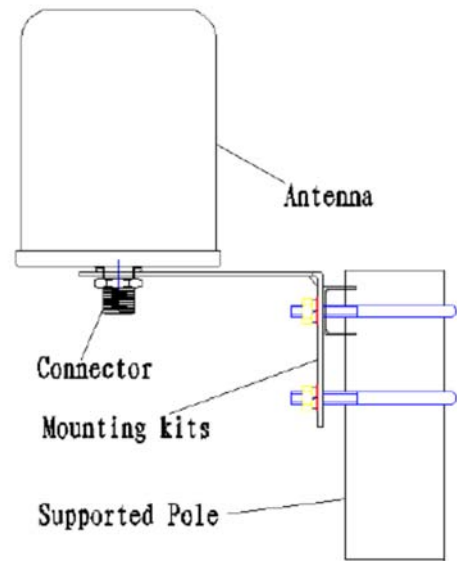

Specifications	
Model	M3030035O10006O-B
Frequency Range	698-896 / 1700-2700 MHz
Gain	3 / 3.5 dBi
Polarization	Vertical
VSWR	≤ 1.5
Nominal Impedance	50 Ohm
Maximum Power Rating	100 W
Height	3.93" x 5.11"
Weight	1.6 lbs
Connector Type	N Style Jack
Mounting	Mast / Pole

E-Plane

H-Plane

698-896/1700-2700 MHz 3/3.5 dBi Outdoor Omnidirectional Antenna with N-Style Jack Connector

Mounting Information for M30300350100060-B

(Measurements in Inches)

Note: Maximum diameter of pole = 2.17"