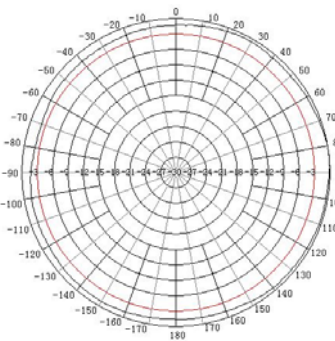

698-896/1700-2700 MHz 3/3.5 dBi Outdoor Omnidirectional Antenna with N-Style Jack Connector

Ventev's TerraWave 698-896/1700-2700 MHz 3/3.5 dBi Omnidirectional antenna is designed for outdoor wireless networks operating in the LTE, Cellular or 2.4GHz frequency range. This antenna is ideal for any outdoor voice and data wireless system. Includes an N-style Jack connector and a mast mount. *Every TerraWave antenna is covered by the Company's two-year TerraNet warranty program. For questions and to purchase product, contact a regional sales executive at 210-375-8482, 800-851-4965 or sales@ventev.com.*

Specifications	
Model	M3030035O10006O-B
Frequency Range	698-896 / 1700-2700 MHz
Gain	3 / 3.5 dBi
Polarization	Vertical
VSWR	≤ 1.5
Nominal Impedance	50 Ohm
Maximum Power Rating	100 W
Height	3.93" x 5.11"
Weight	1.6 lbs
Connector Type	N Style Jack
Mounting	Mast / Pole

E-Plane

H-Plane

698-896/1700-2700 MHz 3/3.5 dBi Outdoor Omnidirectional Antenna with N-Style Jack Connector

Mounting Information for M30300350100060-B

(Measurements in Inches)

Note: Maximum diameter of pole = 2.17"