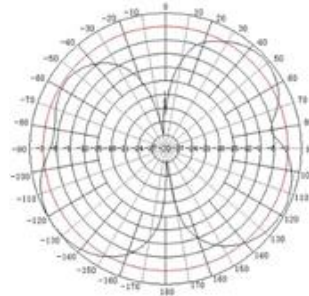

Model Number: M3030035O10006O-B

Frequency Range: 698-896/ 1700-2700 MHz

Gain: 3 / 3.5 dBi

Polarization: Vertical

VSWR: ≤ 1.5

Maximum Input Power: 100W

Connector Type: N Female

Dimensions: 3.93 x 5.11"

Weight: 1.60 lbs.

Mounting Method(s): Mast/ Pole

RADIATION PATTERNS

E Plane

900 MHz

2000 MHz

H Plane

900 MHz