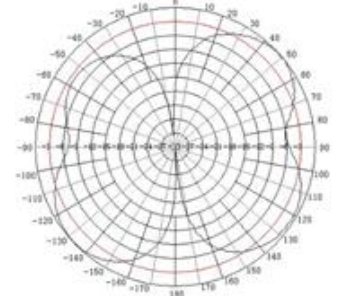

Weight: 1.60 lbs.

Mounting Method(s): Mast/ Pole

RADIATION PATTERNS

E Plane

900 MHz

2000 MHz

H Plane

900 MHz