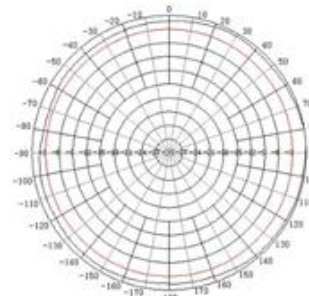

Weight: 1.60 lbs.

Mounting Method(s): Mast/ Pole

RADIATION PATTERNS

E Plane

900 MHz

2000 MHz

H Plane

900 MHz