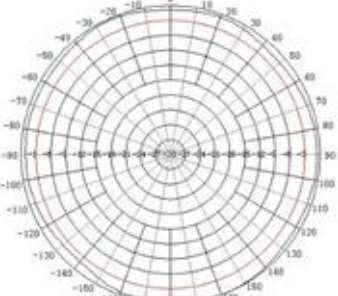

Weight: 1.60 lbs.

Mounting Method(s): Mast/ Pole

RADIATION PATTERNS

E Plane

900 MHz

2000 MHz

H Plane

900 MHz