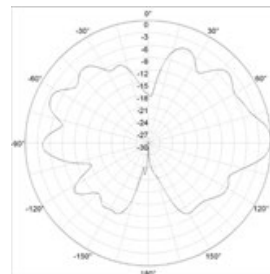

For more information or to purchase, contact Ventev: 800.851.4965 or sales@ventev.com.

SPECIFICATIONS

Sku	316571
Model Number	M6060060MO1D3602O
Frequency Range	2.4/5 GHz
Gain	6 dBi
Vertical Beamwidth	35°/25°
Horizontal Beamwidth	360°
Polarization	Vertical
Bandwidth	100/700 MHz
VSWR	Typical $\leq 1.5 - 2.0$
Maximum Input Power	10W
Nonimal Impedance	50 Ohms
Number of Ports/Cable	6 x 36" Pigtail
Connector Type	RPTNC Male
Dimensions	5.9 x 7"
Weight	3.15
Mast Mount Diameter	1.37"-1.97"
Operating Temperature	-40°F to +158°F

Radiation Patterns

2.4 GHz

E Plane

H Plane

5 GHz

E Plane

H Plane

Terrawave by Ventev