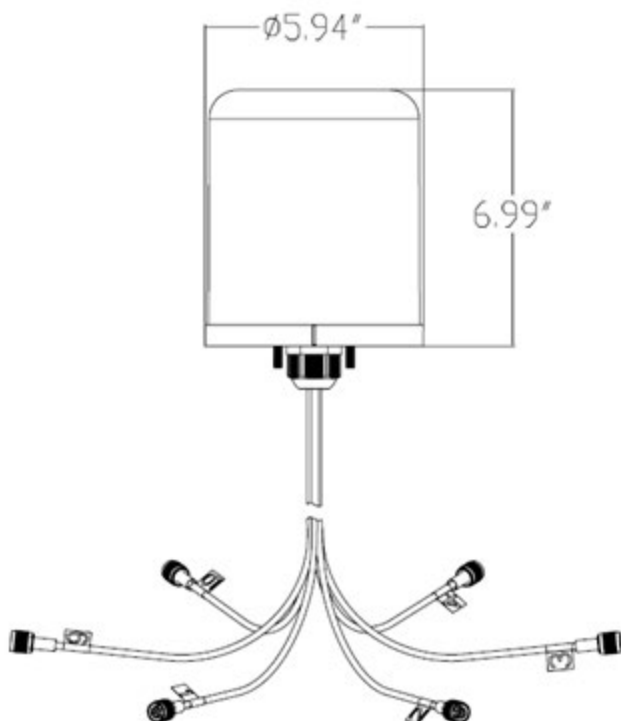

2.4/5GHz 6dBi Wi-Fi Outdoor MIMO Omnidirectional Antenna with RPTNC Male Connectors

Mounting Information

Terrawave by Ventev