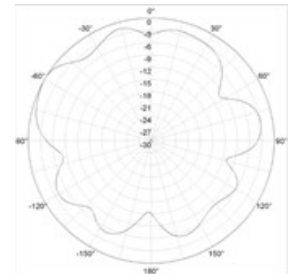

For more information or to purchase, contact Ventev: 800.851.4965 or sales@ventev.com.

SPECIFICATIONS

Sku	316571
Model Number	M6060060MO1D3602O
Frequency Range	2.4/5 GHz
Gain	6 dBi
Vertical Beamwidth	35°/25°
Horizontal Beamwidth	360°
Polarization	Vertical
Bandwidth	100/700 MHz
VSWR	Typical $\leq 1.5 - 2.0$
Maximum Input Power	10W
Nonimal Impedance	50 Ohms
Number of Ports/Cable	6 x 36" Pigtail
Connector Type	RPTNC Male
Dimensions	5.9 x 7"
Weight	3.15
Mast Mount Diameter	1.37"-1.97"
Operating Temperature	-40°F to +158°F

Radiation Patterns

2.4 GHz

E Plane

H Plane

5 GHz

E Plane

H Plane

Terrawave by Ventev