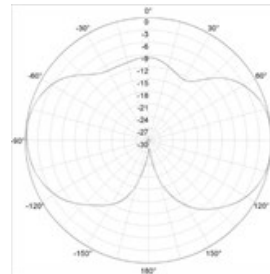

Radiation Patterns

2.4 GHz

E Plane