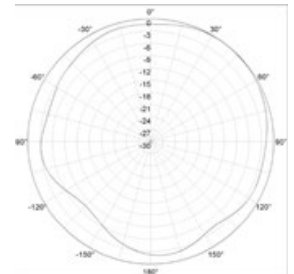

For more information or to purchase, contact Ventev: 800.851.4965 or sales@ventev.com.

SPECIFICATIONS

Sku	316571
Model Number	M6060060MO1D3602O
Frequency Range	2.4/5 GHz
Gain	6 dBi
Vertical Beamwidth	35°/25°
Horizontal Beamwidth	360°
Polarization	Vertical
Bandwidth	100/700 MHz
VSWR	Typical $\leq 1.5 - 2.0$
Maximum Input Power	10W
Nonimal Impedance	50 Ohms
Number of Ports/Cable	6 x 36" Pigtail
Connector Type	RPTNC Male
Dimensions	5.9 x 7"
Weight	3.15
Mast Mount Diameter	1.37"-1.97"
Operating Temperature	-40°F to +158°F

Radiation Patterns

2.4 GHz

E Plane

H Plane

5 GHz

E Plane

H Plane

Terrawave by Ventev