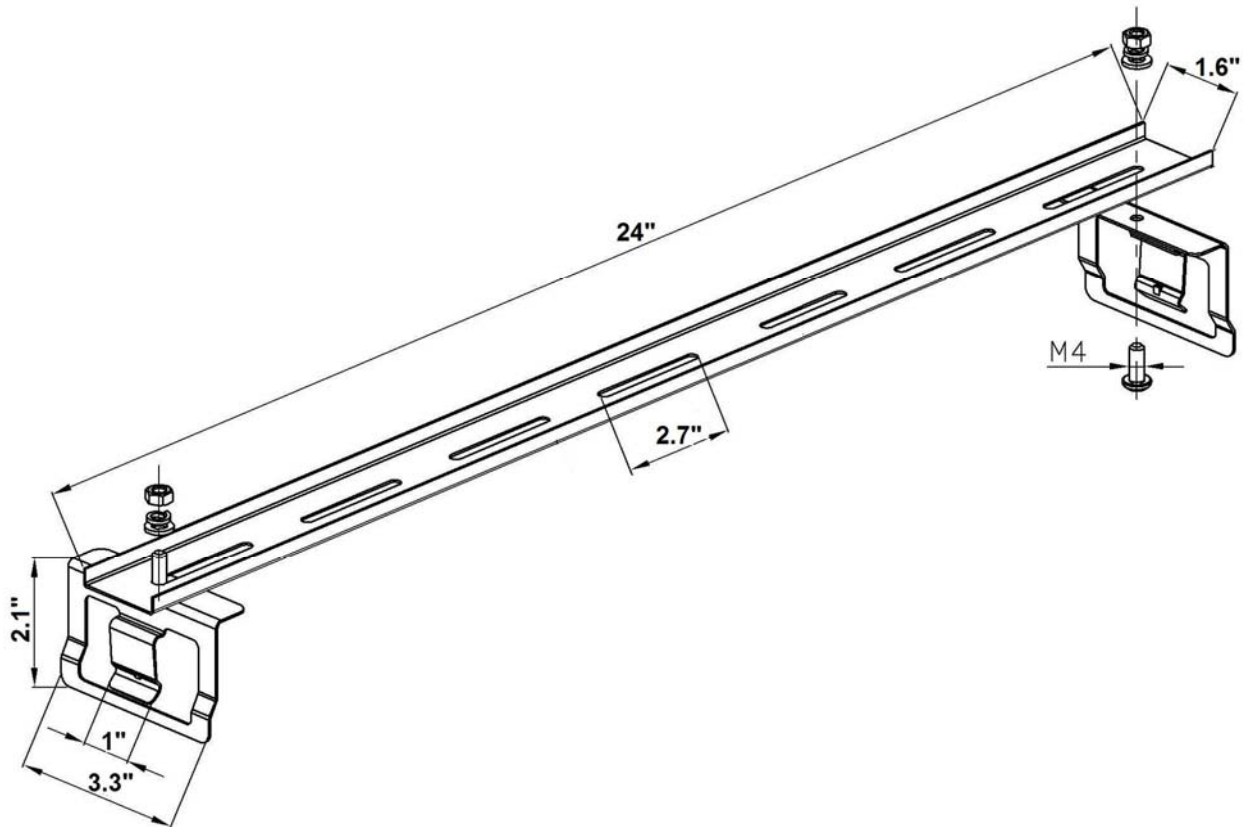

TerraWave Solutions® Above Ceiling Tile Mounting Bracket

TerraWave's Above Ceiling Tile Mounting Bracket is designed to securely mount equipment, such as WLAN access points, up above a ceiling tile grid. Each mounting bracket is covered by the Company's two TerraNet warranty program. For additional information, visit www.terrawave.com.

Mounting Bracket Features & Specifications:

- TerraWave Model: TW-AC-BKT
- Rugged mounting bar is made from an electrolysis plate and includes slotted holes
- Mounting bar is sturdy to support weight of wireless equipment
- Includes bolts with fly nuts to secure equipment to mounting bar
- Includes extra-wide mounting clips for stability
- Weight: 0.595 lbs