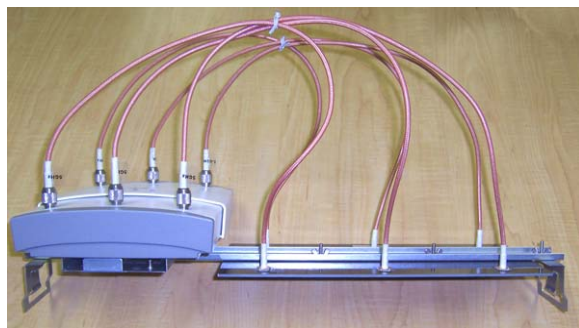

Mounting Bracket Features & Specifications:

- TerraWave Model: TW-AC-BKT
- Rugged mounting bar is made from an electrolysis plate and includes slotted holes
- Mounting bar is sturdy to support weight of wireless equipment
- Includes bolts with fly nuts to secure equipment to mounting bar
- Includes extra-wide mounting clips for stability
- Weight: 0.595 lbs

TerraWave's Above Ceiling Tile Mounting Bracket can support and mount the above ceiling tile antenna or, optionally, the above ceiling tile antenna and the AP the antenna operates with.

Example Installation Instructions

Step 1

Install the above ceiling tile antenna and the AP mounting bracket to the antenna bracket with the supplied wing nuts and screws.

Example 1A—Top View

Example 1B—Side View

Step 2

Install the AP to the secured AP mounting bracket. Screw on the antenna's pigtails and connectors to the AP.

Example 2A—Top View

Example 2B—Side View

Step 3

Remove the ceiling tile and install the complete solution to the ceiling tile grid using the antenna mount's side clips. Once installed, replace the ceiling tile.