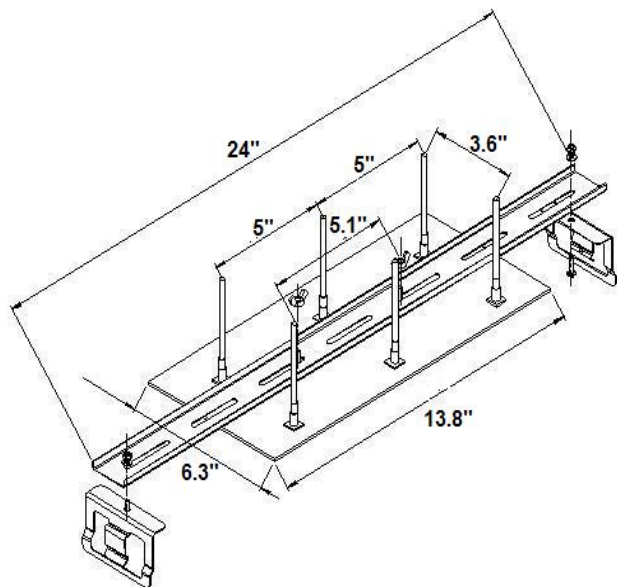

TerraWave Solutions® Above Ceiling Tile Mounting Bracket

Example Installation Instructions with TerraWave's 802.11n 2.4/5 GHz 3 dBi Above Ceiling Mount MIMO Omnidirectional Antenna and the Cisco 1252 Access Point

TerraWave's Above Ceiling Tile Mounting Bracket can support and mount the above ceiling tile antenna or, optionally, the above ceiling tile antenna and the AP the antenna operates with.

Example Installation Instructions

Step 1

Install the above ceiling tile antenna and the AP mounting bracket to the antenna bracket with the supplied wing nuts and screws.

Step 2

Install the AP to the secured AP mounting bracket. Screw on the antenna's pigtails and connectors to the AP.

Step 3

Remove the ceiling tile and install the complete solution to the ceiling tile grid using the antenna mount's side clips. Once installed, replace the ceiling tile.