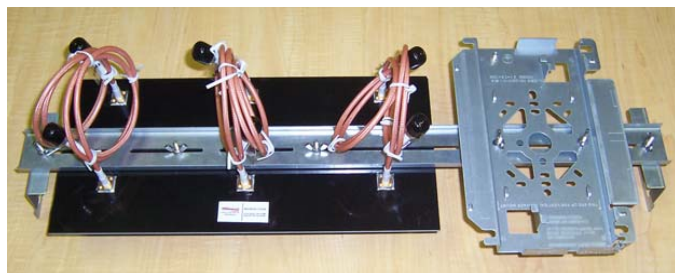

Example Installation Instructions

Step 1

Install the above ceiling tile antenna and the AP mounting bracket to the antenna bracket with the supplied wing nuts and screws.

Example 1A—Top View