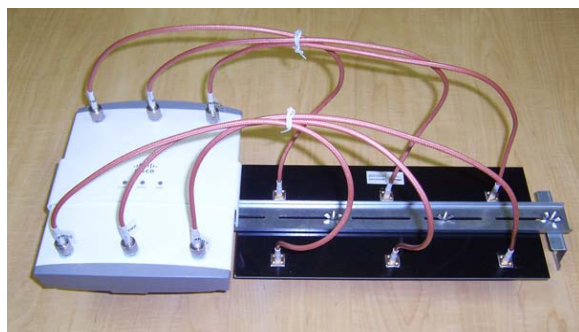

Mounting Bracket Features & Specifications:

- TerraWave Model: TW-AC-BKT
- Rugged mounting bar is made from an electrolysis plate and includes slotted holes
- Mounting bar is sturdy to support weight of wireless equipment
- Includes bolts with fly nuts to secure equipment to mounting bar
- Includes extra-wide mounting clips for stability
- Weight: 0.595 lbs

TerraWave's Above Ceiling Tile Mounting Bracket can support and mount the above ceiling tile antenna or, optionally, the above ceiling tile antenna and the AP the antenna operates with.

Example Installation Instructions

Step 1

Install the above ceiling tile antenna and the AP mounting bracket to the antenna bracket with the supplied wing nuts and screws.

Example 1A—Top View

Example 1B—Side View

Step 2

Install the AP to the secured AP mounting bracket. Screw on the antenna's pigtails and connectors to the AP.

Example 2A—Top View

Example 2B—Side View

Step 3

Remove the ceiling tile and install the complete solution to the ceiling tile grid using the antenna mount's side clips. Once installed, replace the ceiling tile.