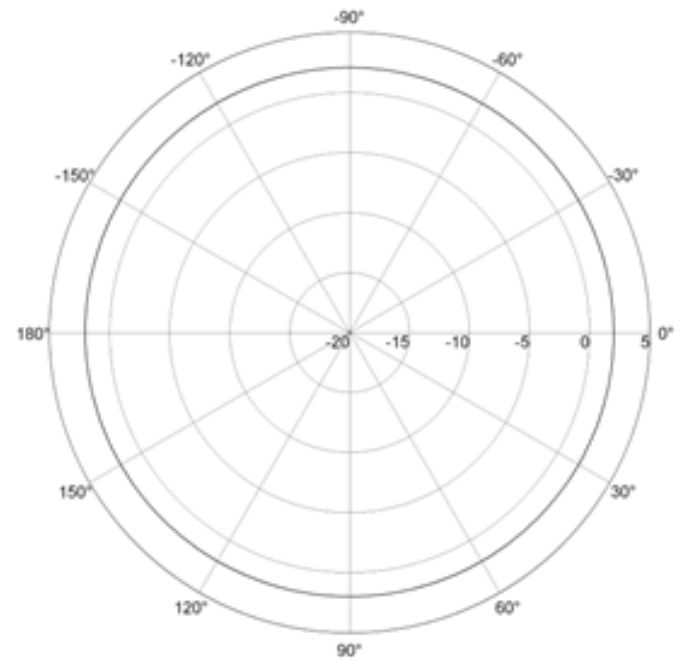

Outdoor Omni Antenna, 3G/4G/Wi-Fi 824-2500 MHz, 1x N-Female

Radiation Patterns

H Plane

Mount Information

Every Ventev antenna is RoHS compliant and covered by company's 2-year warranty program.