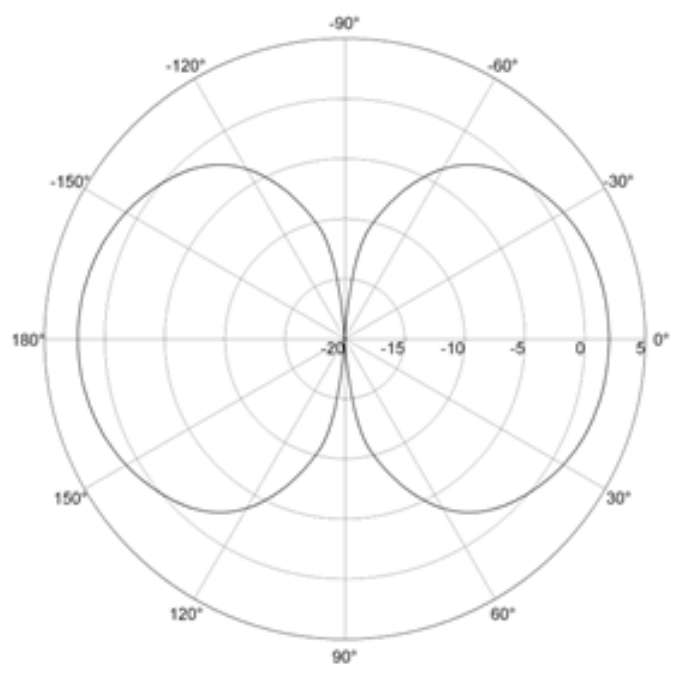

Outdoor Omni Antenna, 3G/4G/Wi-Fi 824-2500 MHz, 1x N-Female

Radiation Patterns

E Plane