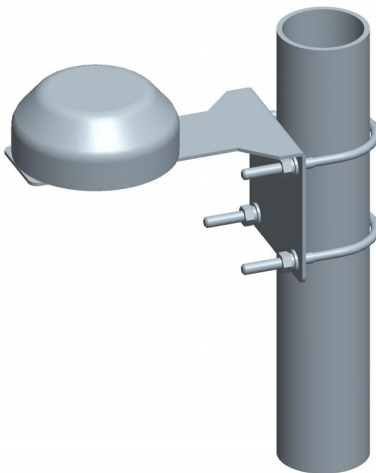

Wi-Fi Micro Omni Antenna L-Mounting Bracket

Ventev's Wi-Fi Micro Omni Antenna L-Mounting Bracket is designed to provide secure mounting options for Ventev's TerraWave Wi-Fi Micro Omni antennas SKUs: 520174, 520175, 539825, and 539824. The mount is constructed of galvanized steel and is optimized for use on masts and walls. *All Ventev antennas are covered by the company's two-year TerraNet warranty program. For questions and to purchase product, contact a Regional Sales Executive at 210-375-8482, 800-851-4965 or sales@ventev.com.*

Specifications	
Model	TW-MOUNT-WIFI-L
Dimensions (H x L x W) mm	5.75" (L) x 3.25" (W)
Weight	.5 lbs
Material	Galvanized Steel
Operating Temperature Range	-40 F to 140 F
Mount Style	Mast or Wall
Maximum Mast Diameter mm	1.75" to 1.95"

Installation on wall			
	Part No.	Name	QTY
	1	L bracket	1
	2	Screw (ST4.8*35)	4
	3	Anchor	4

Installation on pole			
	Part No.	Name	QTY
	1	L bracket	1
	2	Mounting teeth	2
	3	U bolt	2
	4	Nut (M6)	4
	5	Spring washer (6)	4
	6	Washer (6)	4