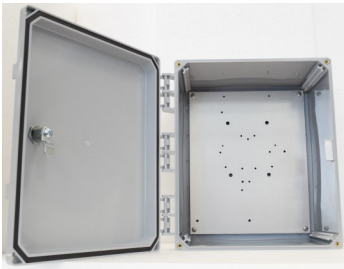

Polycarbonate Enclosures 12x10x6 Cisco Backplate

Non-metallic enclosures are commonly used in harsh environments or to protect wireless LAN equipment from damage caused by tampering. TerraWave's NEMA rated solutions make it easy to mount and protect the most commonly used WLAN equipment on the market today. From basic to completely customized, TerraWave offers NEMA accessories for any application and provides custom NEMA solutions of superior quality and value.

12x10x6 Polycarbonate Enclosure with Solid Door and Key Lock

12x10x6 Polycarbonate Enclosure with Solid Door and Locking

12x10x6 Polycarbonate Enclosure with Clear Door and Key Lock

12x10x6 Polycarbonate Enclosure with Clear Door and Locking Latch-