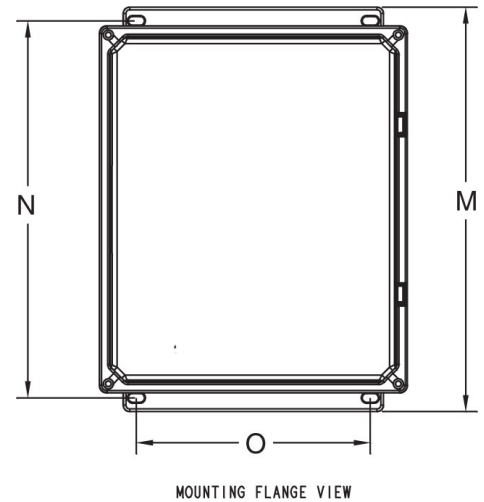

Enclosure Dimensions

Enclosure Size	A	B	C	D	E
12" x 10" x 6"	14.00"	13.13"	11.50"	7.60"	12.50"
	F	G	H	I x J	K
	7.25"	6.75"	6.25"	8.25" x 10.25"	7.60"
	L	M	N	O	Panel Size
	9.63"	13.69"	12.75"	8.00"	10.75" x 8.88"