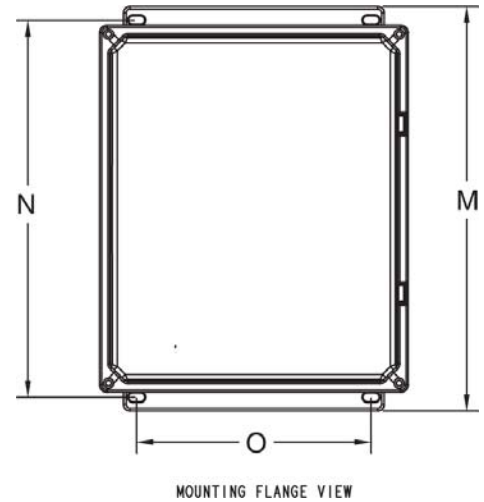

**All Ventev enclosures have been modified to work in Wi-Fi/WLAN applications

Polycarbonate Enclosures 18x16x10 Heated Backplate

Enclosure Dimensions

Enclosure Size	A	B	C	D	E
18" x 16" x 10"	19.56"	18.75"	17.75"	14.00"	19.00"
	F	G	H	I x J	K
	11.50"	11.00"	10.50"	14.25" x 16.25"	14.00"
	L	M	N	O	Panel Size
	15.25"	19.71"	18.71"	14.16"	16.75" x 14.88"

A: Overall Length with Mounting Feet
 B: Mounting Feet Hole Spacing/Length
 C: Overall Width
 D: Mounting Feet Hole Spacing/Width
 E: Overall Enclosure Length
 F: Overall Enclosure Height
 G: Internal Height

H: Internal Height Above Backplate
 I: Internal Panel Mounting Boss Width
 J: Internal Panel Mounting Boss Length
 K: Mounting Feet Attachment Boss Width
 L: Mounting Feet Attachment Boss Length
 M: Overall Length with Mounting Flange
 N: Mounting Flange Hole Spacing/Length
 O: Mounting Flange Hole Spacing/Width