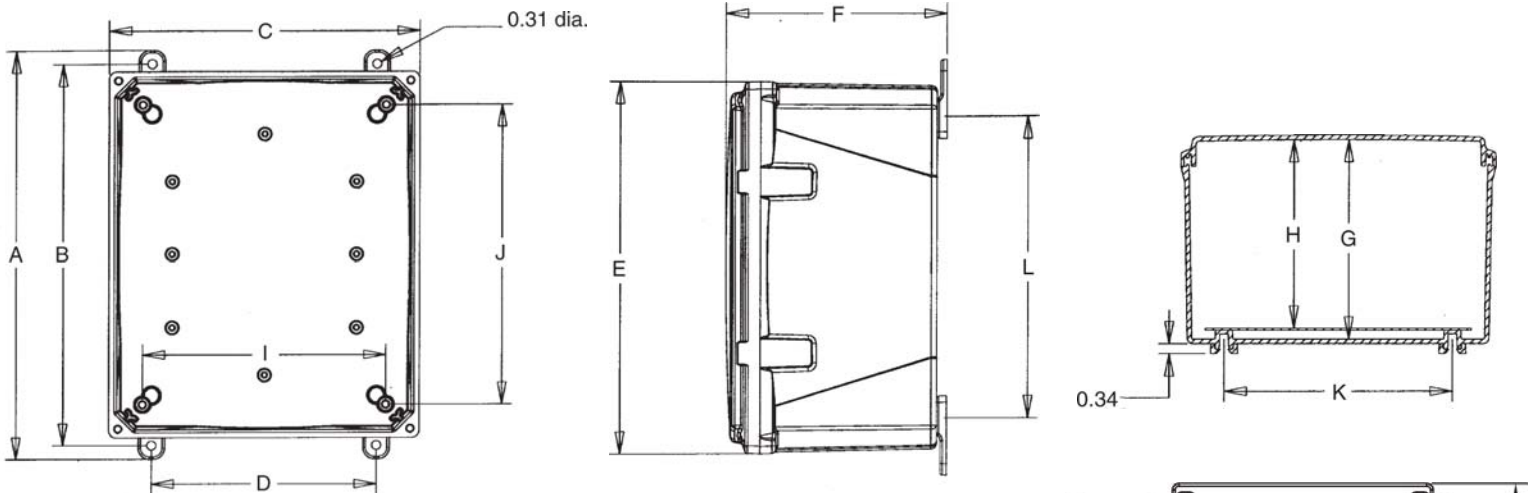

**All Ventev enclosures have been modified to work in Wi-Fi/WLAN applications

Polycarbonate Enclosures 18x16x10 Heated Backplate

Enclosure Dimensions

Enclosure Size	A	B	C	D	E
18" x 16" x 10"	19.56"	18.75"	17.75"	14.00"	19.00"
	F	G	H	I x J	K
	11.50"	11.00"	10.50"	14.25" x 16.25"	14.00"
	L	M	N	O	Panel Size
	15.25"	19.71"	18.71"	14.16"	16.75" x 14.88"