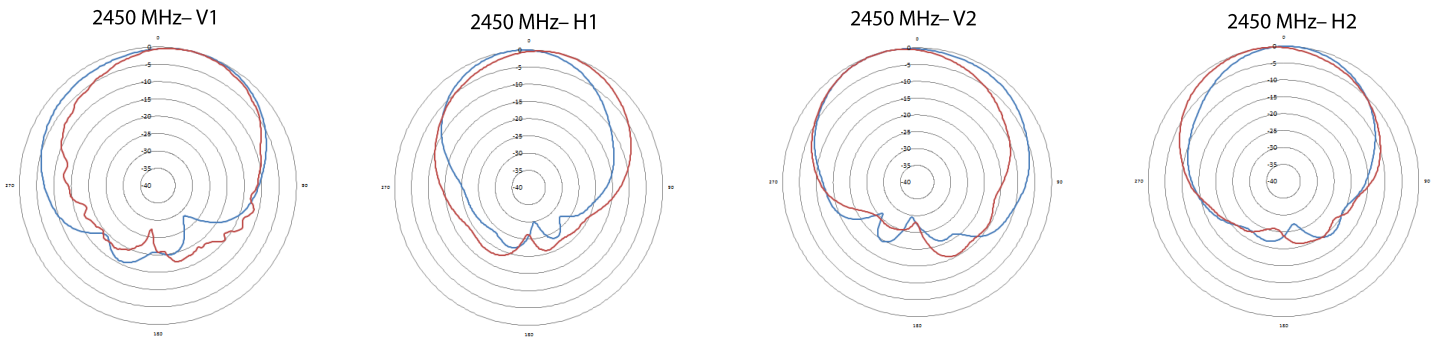

Photo courtesy of Toyota Field, San Antonio, TX

For installation instructions visit Handrail Wi-Fi Antenna product pages on [www.ventev.com/infra](http://www.ventev.com/infra)

Specifications		
SKU	552424	
Model	TW-HE-06042-6R	
Frequency Range	2400 ~ 2484 MHz	4900 ~ 5885 MHz
Gain	6 dBi	
VSWR	2:1 Nominal	2:1 Nominal
Polarization	2 x Horizontal 2 x Vertical	
Front-to-Back Ratio	15 dB	18 dB
Port-to-Port Isolation	20 dB	30 dB
Horizontal Beamwidth	90°	75°
Vertical Beamwidth	60°	55°
Impedance	50 Ohms	
Max Power	20 W	
Connector	4 x RPSMA Plug with 15' Pigtails	
Mounting Options	Pipe Mount (Stainless Steel Fasteners)	
Application Environment	IP54	
Dimensions	6.9" x 8.7" x 3"	
Construction	UV Resistant Polycarbonate	
Color	Grey	

## Right Facing Angled Handrail Wi-Fi Antenna

### Radiation Patterns at 2.4 GHz