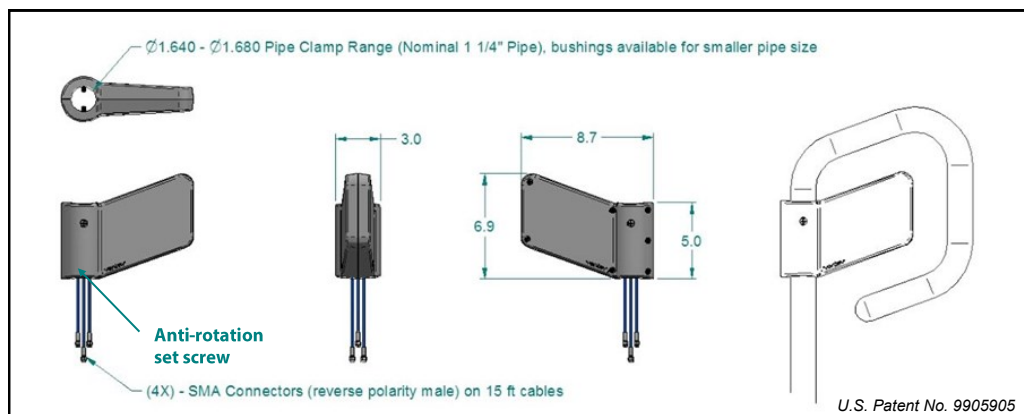

## Right Facing Angled Handrail Wi-Fi Antenna

Ventev's patented Handrail Antenna is designed to fit on the handrail of stadiums, arenas and other Large Public Venues (LPVs). The Handrail Antenna addresses large public venues' need to provide an "always connected" Wi-Fi experience. The antenna's unique design is the result of Ventev's considerable experience meeting stadium Wi-Fi deployment challenges. It is weather-proof, fits any railing size and configuration and complies with safety codes and the Americans with Disabilities Act. *Every TerraWave antenna is covered by a two-year TerraNet warranty program. For questions and to purchase product, contact a Regional Sales Executive at 800-851-4965 or sales@ventev.com.*

Photo courtesy of Toyota Field, San Antonio, TX

For installation instructions visit Handrail Wi-Fi Antenna product pages on [www.ventev.com/infra](http://www.ventev.com/infra)

Specifications		
SKU	552424	
Model	TW-HE-06042-6R	
Frequency Range	2400 ~ 2484 MHz	4900 ~ 5885 MHz
Gain	6 dBi	
VSWR	2:1 Nominal	2:1 Nominal
Polarization	2 x Horizontal 2 x Vertical	
Front-to-Back Ratio	15 dB	18 dB
Port-to-Port Isolation	20 dB	30 dB
Horizontal Beamwidth	90°	75°
Vertical Beamwidth	60°	55°
Impedance	50 Ohms	
Max Power	20 W	
Connector	4 x RPSMA Plug with 15' Pigtails	
Mounting Options	Pipe Mount (Stainless Steel Fasteners)	
Application Environment	IP54	
Dimensions	6.9" x 8.7" x 3"	
Construction	UV Resistant Polycarbonate	
Color	Grey	