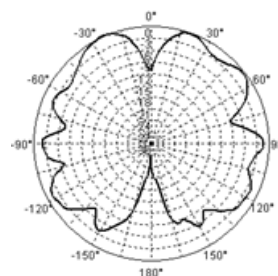

of Ports: 4

Connector Type: N Male

Antenna Cable: 36"

Dimensions: 5.9 x 7"

Weight: 2.64 lbs.

Environment(s): Indoor//Outdoor

Mast Mount Diameter: 1.37-1.97"

Operating Temperature: -40°F to +158°F

Wind Rating: 134 mph

RADIATION PATTERNS

2.4 GHz

E-Plane

H-Plane

5 GHz

E-Plane

H-Plane