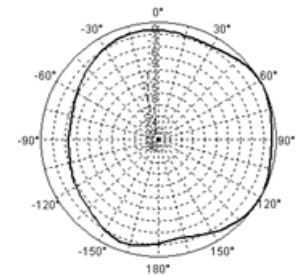

of Ports: 4

Connector Type: N Male

Antenna Cable: 36"

Dimensions: 5.9 x 7"

Weight: 2.64 lbs.

Environment(s): Indoor//Outdoor

Mast Mount Diameter: 1.37-1.97"

Operating Temperature: -40°F to +158°F

Wind Rating: 134 mph

RADIATION PATTERNS

2.4 GHz

E-Plane

H-Plane

5 GHz

E-Plane

H-Plane