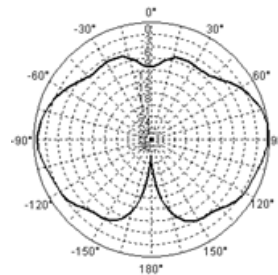

of Ports: 4

Connector Type: N Male

Antenna Cable: 36"

Dimensions: 5.9 x 7"

Weight: 2.64 lbs.

Environment(s): Indoor//Outdoor

Mast Mount Diameter: 1.37-1.97"

Operating Temperature: -40°F to +158°F

Wind Rating: 134 mph

RADIATION PATTERNS

2.4 GHz

E-Plane

H-Plane

5 GHz

E-Plane

H-Plane