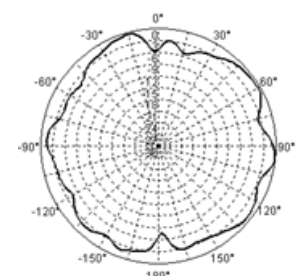

of Ports: 4

Connector Type: N Male

Antenna Cable: 36"

Dimensions: 5.9 x 7"

Weight: 2.64 lbs.

Environment(s): Indoor//Outdoor

Mast Mount Diameter: 1.37-1.97"

Operating Temperature: -40°F to +158°F

Wind Rating: 134 mph

RADIATION PATTERNS

2.4 GHz

E-Plane

H-Plane

5 GHz

E-Plane

H-Plane