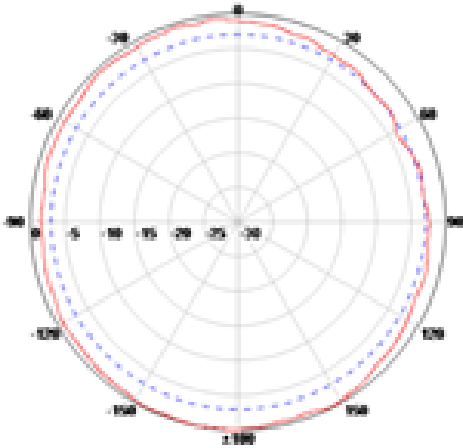

Outdoor Omni Antenna, 1-port 698-2700 MHz, N-Female Conn

Radiation Patterns

E Plane

H Plane

MOUNT INFORMATION