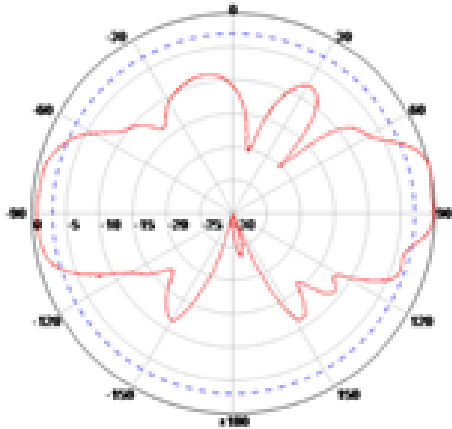

Outdoor Omni Antenna, 1-port 698-2700 MHz, N-Female Conn

Radiation Patterns

698-960 MHz