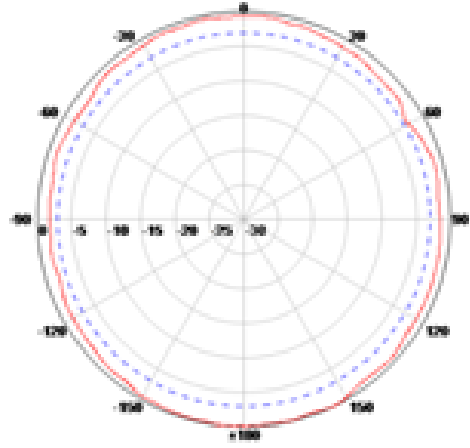

Outdoor Omni Antenna, 1-port 698-2700 MHz, N-Female Conn

Radiation Patterns

E Plane

H Plane

MOUNT INFORMATION