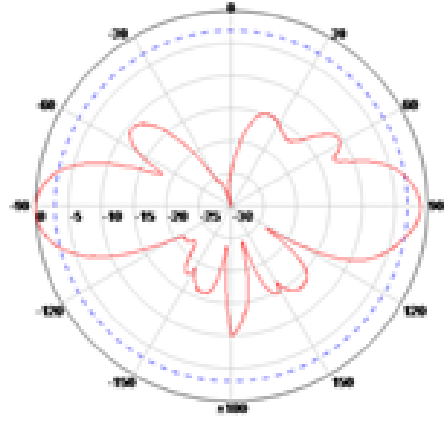

1710-2700 MHz

E Plane