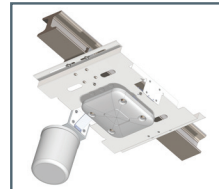

I-Beam Mounts

I-Beam Low Profile Mount
For 334/335
TESSCO No. 520385