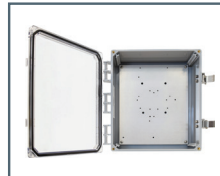

Wi-Fi AP Cover- White
For 335

Wi-Fi AP Cover- Clear
For 335

Samples Available Upon Request

Industrial Polycarbonate Enclosures

12x10x6 Solid, Latch 4.25
For 334
TESSCO No. 543442

12x10x6 Clear, Latch 4.25
For 334
TESSCO No. 513437

12x10x4 Solid Latch 4.25
For 334
TESSCO No. 512845

12x10x4 Clear Latch 4.25
For 334
TESSCO No. 517180

12x10x6 Enclosure W/45 ODO for 334
TESSCO No. 543582

12x10x5 Sleek Enclosures

Solid Door, CG For 335
TESSCO No.551003
Solid 4.5 for 334
TESSCO No.583998
Requires Qty 4 Cable Assembly SKU#590596