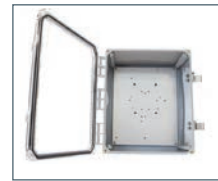

12x10x6 Clear Door,
Latching Locks
TESSCO No.521191