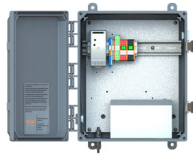

Lightning Arrestor TNC
Male-TNC Bulkhead
Female
Tessco No 396557

Power Systems

AC/DC Power System
Tessco No 254543

AC/DC Power System
with Sierra RV50 LTE
Gateway and Antenna
(Only available for RV50)
Tessco No 546445