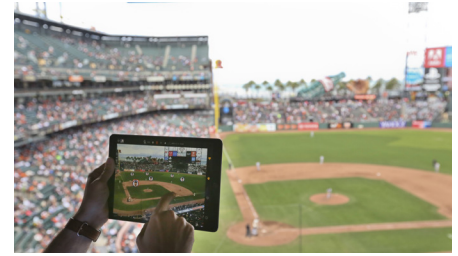

athletic venues

Handrail / Guardrail Antennas

Handrail and Guardrail antennas bring Wi-Fi close to the users for improved coverage and capacity. Ideal for lower bowl sections.