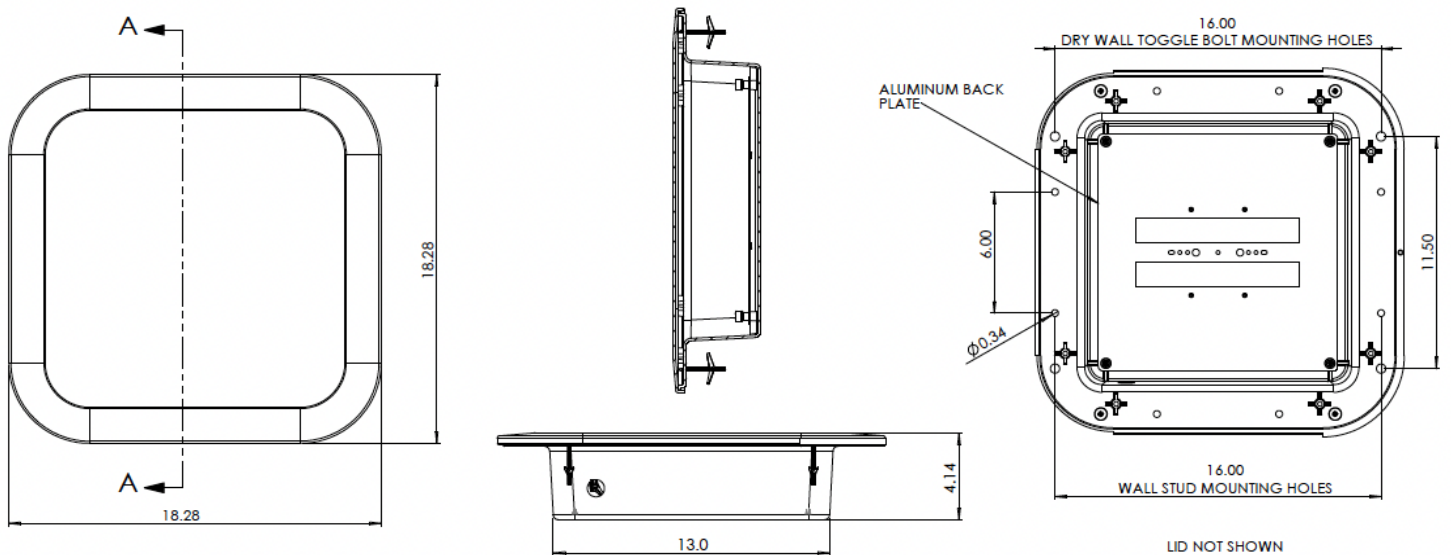

Universal VenTite