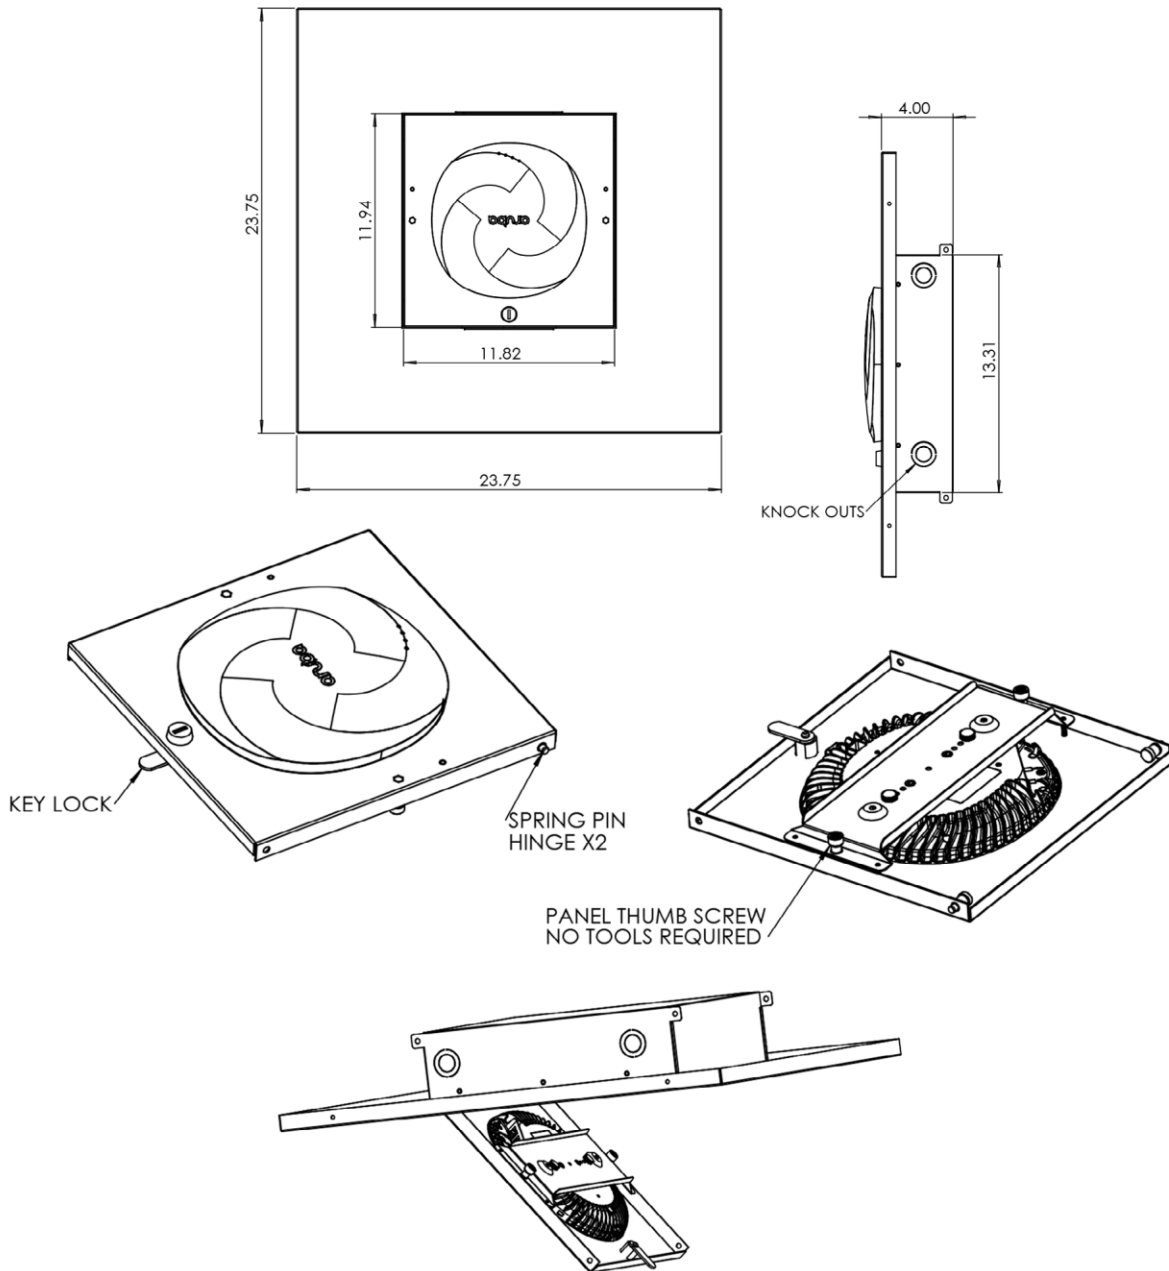

Interchangeable Ceiling and Wall Enclosures for Aruba 655

By Ventev

Ceiling Tile Enclosure

A Hubbell brand