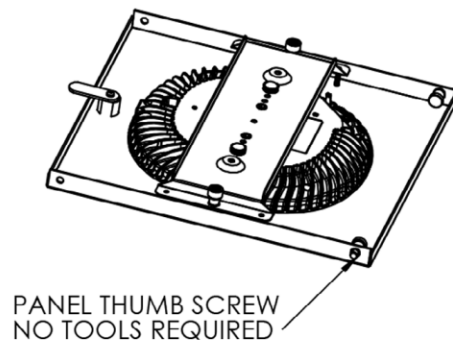

Interchangeable Ceiling and Wall Enclosures for Aruba 655

By Ventev

Hard-Lid Ceiling Tile Enclosure

WHITE TEXTURE POWDER COAT

A Hubbell brand