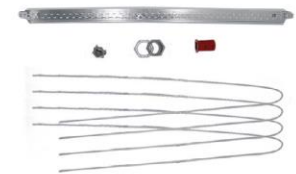

Interchangeable Ceiling and Wall Enclosures for Aruba 655

By Ventev

Ceiling Tile Enclosure

Includes Hanger Wire, Firestop Grommet with Chase Nipple, Cable Entry Locknut, and
2 ft. T-bar Strip

SKU:	611168
Manufacturer Part Number	V3-ID-CTEN-655
Dimensions	23,75 x 23.75 x 4 in.
Weight	4.5 lbs.
Material	Aluminum
Mounting Options	Ceiling Tile

Hard-Lid Ceiling Tile Enclosure

SKU:	611153
Manufacturer Part Number	V2-ID-HCEN-655
Dimensions	18 x 18 x 2.5 in.
Weight	3.5 lbs.
Material	Aluminum
Mounting Options	Hard-Lid or Wall

Replacement Door

SKU:	611158
Manufacturer Part Number	V3-IDOOR-655
Dimensions	12 x 12 x 2 in.
Weight	1.5 lbs.
Material	Aluminum

A Hubbell brand

Interchangeable Ceiling and Wall Enclosures for Aruba 655

By Ventev

Ceiling Tile Bracket

SKU:	611175
Manufacturer Part Number	CT-BKT2-655
Dimensions	23,75 x 11.5 x 2.96 in.
Weight	1 lbs.
Material	Aluminum
Mounting Options	Ceiling Tile

A Hubbell brand

Interchangeable Ceiling and Wall Enclosures for Aruba 655

By Ventev

Universal VenTite Hard-Lid Ceiling Enclosure

SKU:	612564
Manufacturer Part Number	VNV-VENTITE
Exterior Dimensions	18.25 x 18.25 x 4 in.
Interior Dimensions	11.5 x 11.5 x 3 in.
Weight	4 lbs.
Material	Polypropylene with Aluminum Back Panel
Mounting Options	Ceiling Tile