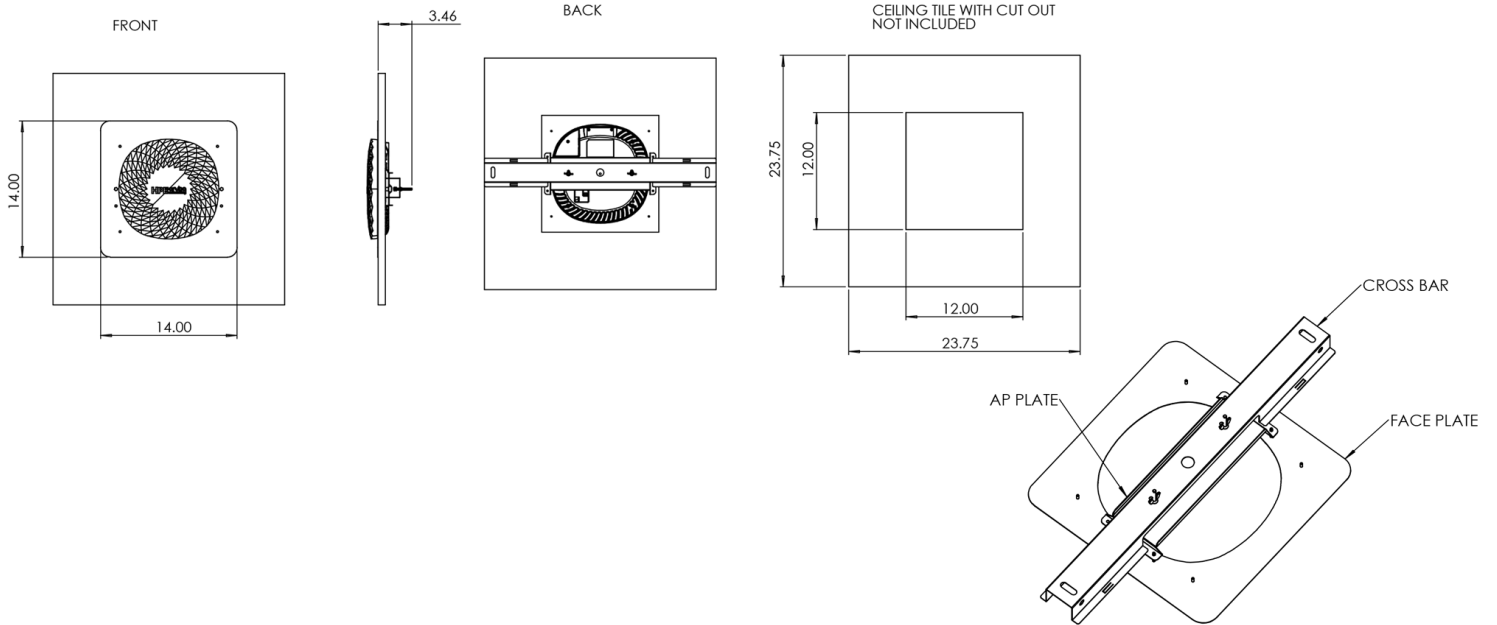

Interchangeable Ceiling and Wall Enclosures for Aruba 655

By Ventev

Ceiling Tile Bracket