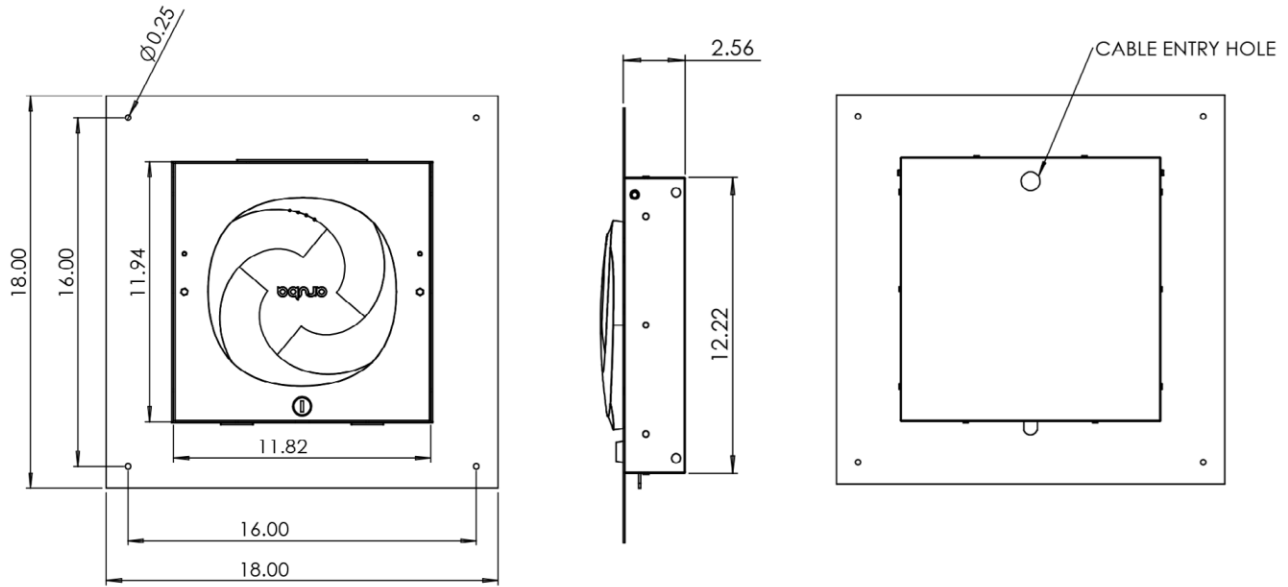

Interchangeable Ceiling and Wall Enclosures for Aruba 655

By Ventev

Hard-Lid Ceiling Tile Enclosure

WHITE TEXTURE POWDER COAT

A Hubbell brand