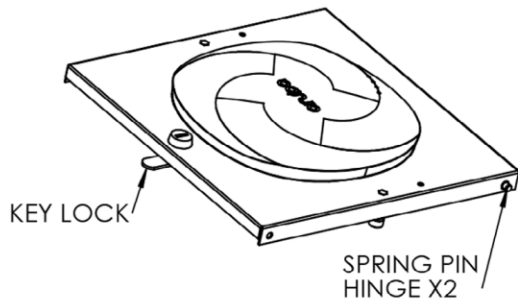

Right Angle Bracket with Aruba 655 Interchangeable Door

SKU:	VEN-ID-HWM-655
Manufacturer Part Number	VEN-ID-HWM-655
Dimensions	15.12 x 15 x 4.81 in.
Weight	4 lbs.
Material	Powder Coated 5052 Aluminum
Mounting Options	Wall Mount

A Hubbell brand

Interchangeable Ceiling and Wall Enclosures for Aruba 655

By Ventev

Ceiling Tile Enclosure

A Hubbell brand

Interchangeable Ceiling and Wall Enclosures for Aruba 655

By Ventev

Hard-Lid Ceiling Tile Enclosure