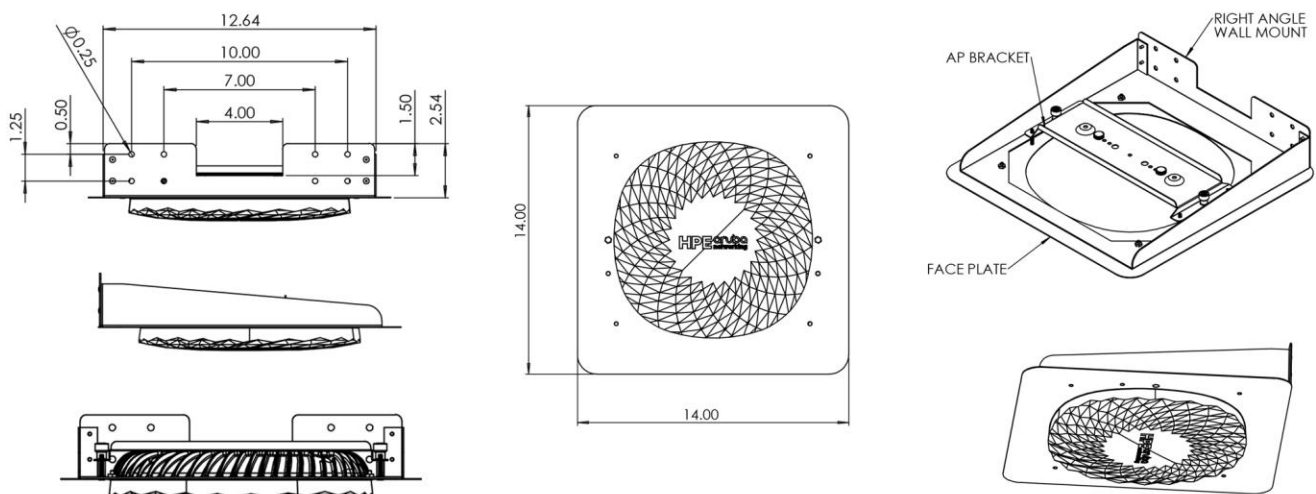

Right Angle Bracket