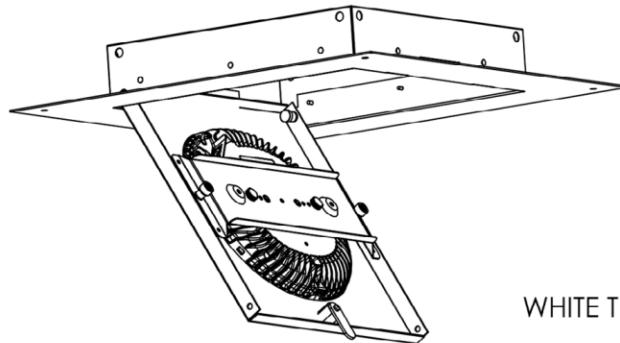

Interchangeable Ceiling and Wall Enclosures for Aruba 655

By Ventev

Hard-Lid Ceiling Tile Enclosure

WHITE TEXTURE POWDER COAT

A Hubbell brand