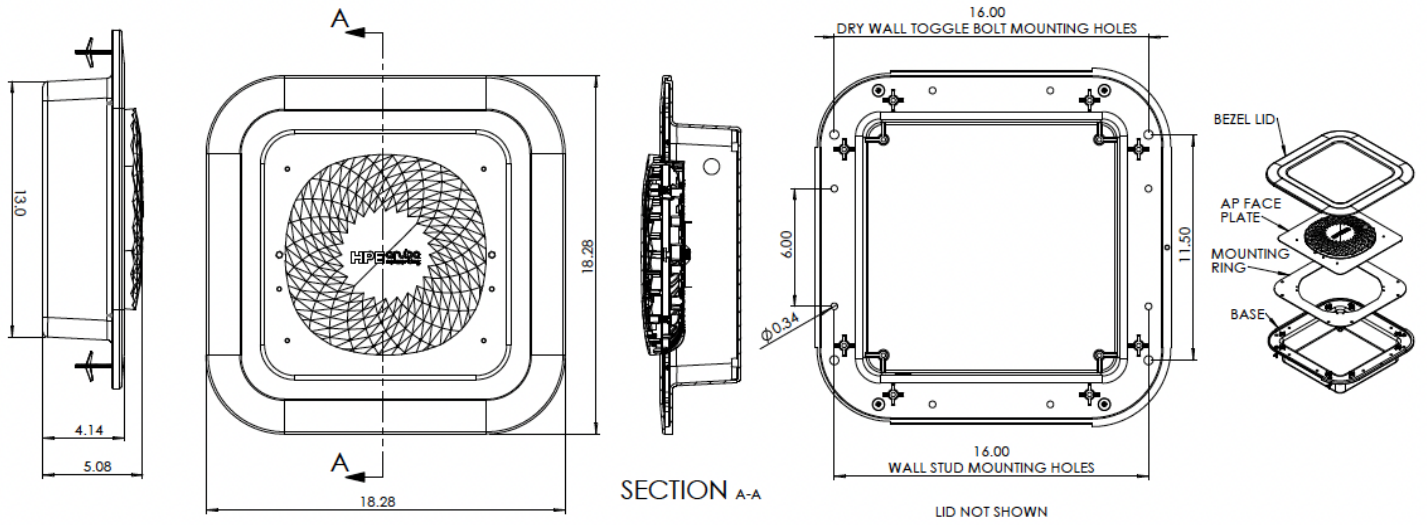

Interchangeable Ceiling and Wall Enclosures for Aruba 655

By Ventev

Aruba 655 VenTite