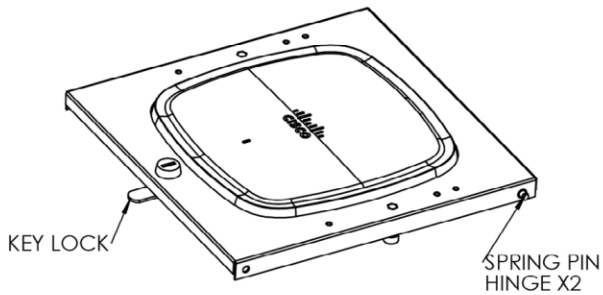

Interchangeable Ceiling and Wall Enclosures for Cisco 9172

By Ventev

Ceiling Tile Enclosure

A Hubbell brand