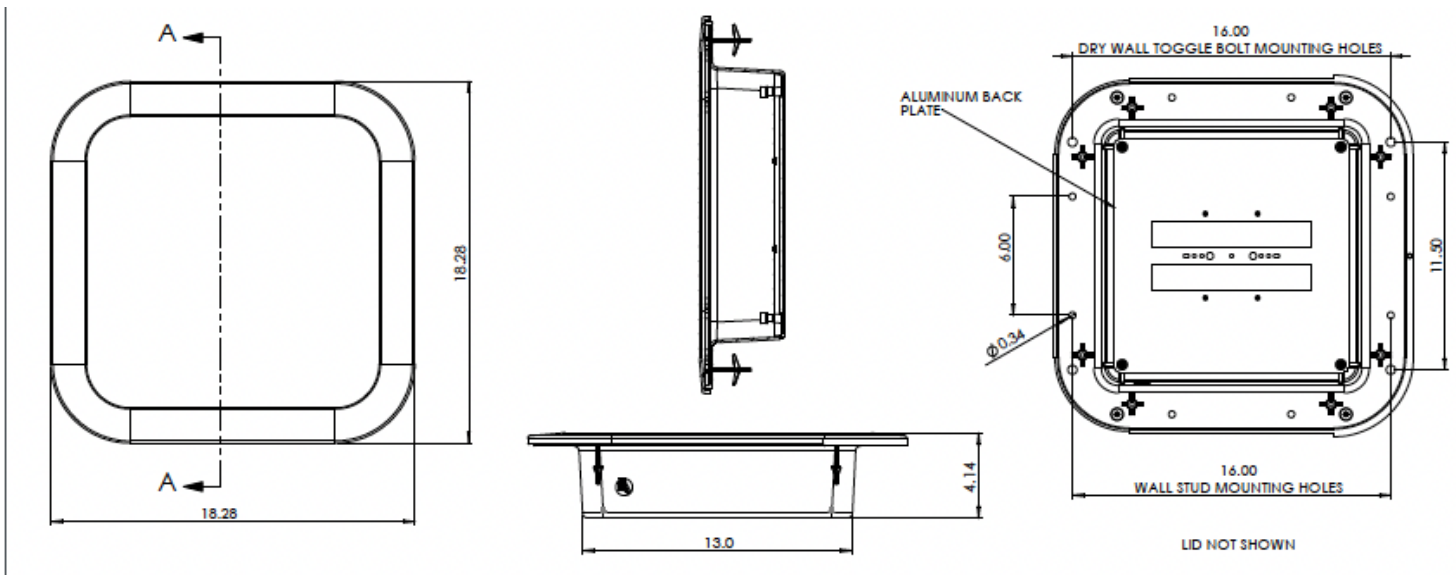

Universal VenTite