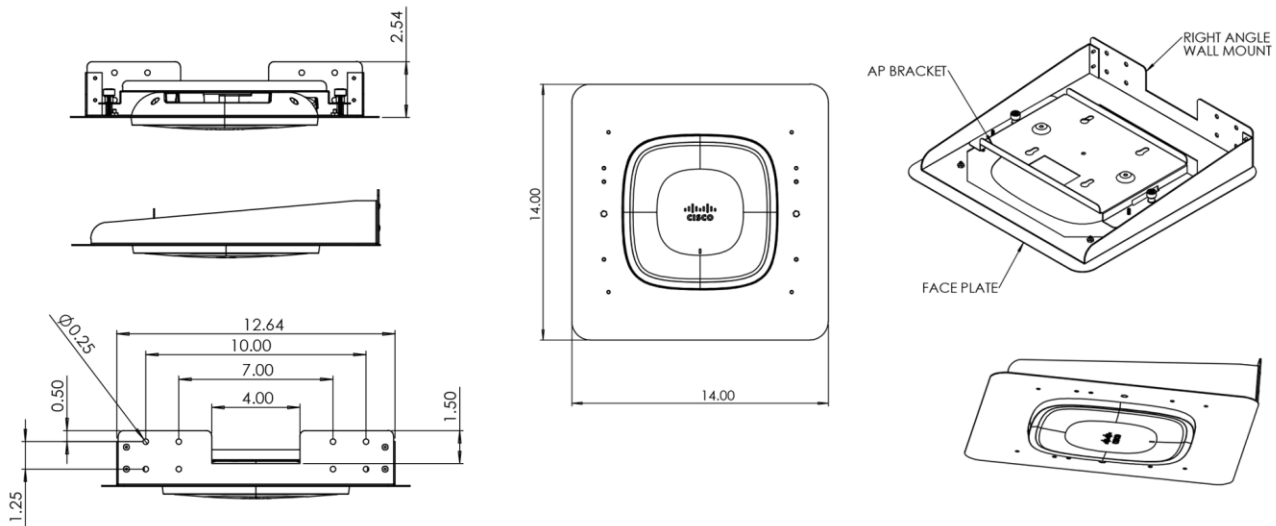

Right Angle Bracket

Manufacturer Part Number	VENHWM-9172
Dimensions	13 x 12 x 4 in.
Weight	1.5 lbs.
Material	Aluminum
Mounting Options	Wall

VenTite Hard-Lid Ceiling Enclosure

SKU:	VENVNV-VENTITE-9172
Manufacturer Part Number	VENVNV-VENTITE-9172
Dimensions	18.25 x 18.25 x 4 in.
Weight	4.5 lbs.
Material	Polypropylene/Aluminum
Mounting Options	Hard Lid Ceiling

A Hubbell brand

Interchangeable Ceiling and Wall Enclosures for Cisco 9172

By Ventev

Universal VenTite Hard-Lid Ceiling Enclosure

SKU:	612564
Manufacturer Part Number	VNV-VENTITE
Exterior Dimensions	18.25 x 18.25 x 4 in.
Interior Dimensions	11.5 x 11.5 x 3 in.
Weight	4 lbs.
Material	Polypropylene with Aluminum Back Panel
Mounting Options	Ceiling Tile

Right Angle Bracket with Cisco 9172 Interchangeable Door

SKU:	VEN-ID-HWM-9172
Manufacturer Part Number	VEN-ID-HWM-9172
Dimensions	15.12 x 15 x 4.81 in.
Weight	4 lbs.
Material	Powder Coated 5052 Aluminum
Mounting Options	Wall Mount

A Hubbell brand

Interchangeable Ceiling and Wall Enclosures for Cisco 9172

By Ventev

Ceiling Tile Bracket

Right Angle Bracket

A Hubbell brand

Interchangeable Ceiling and Wall Enclosures for Cisco 9172

By Ventev