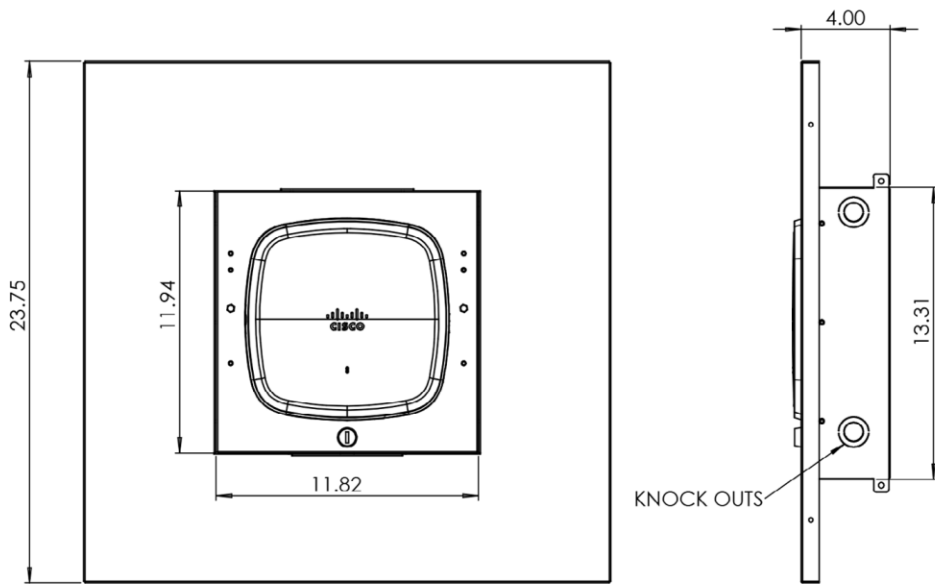

Interchangeable Ceiling and Wall Enclosures for Cisco 9172

By Ventev

Ceiling Tile Enclosure

A Hubbell brand