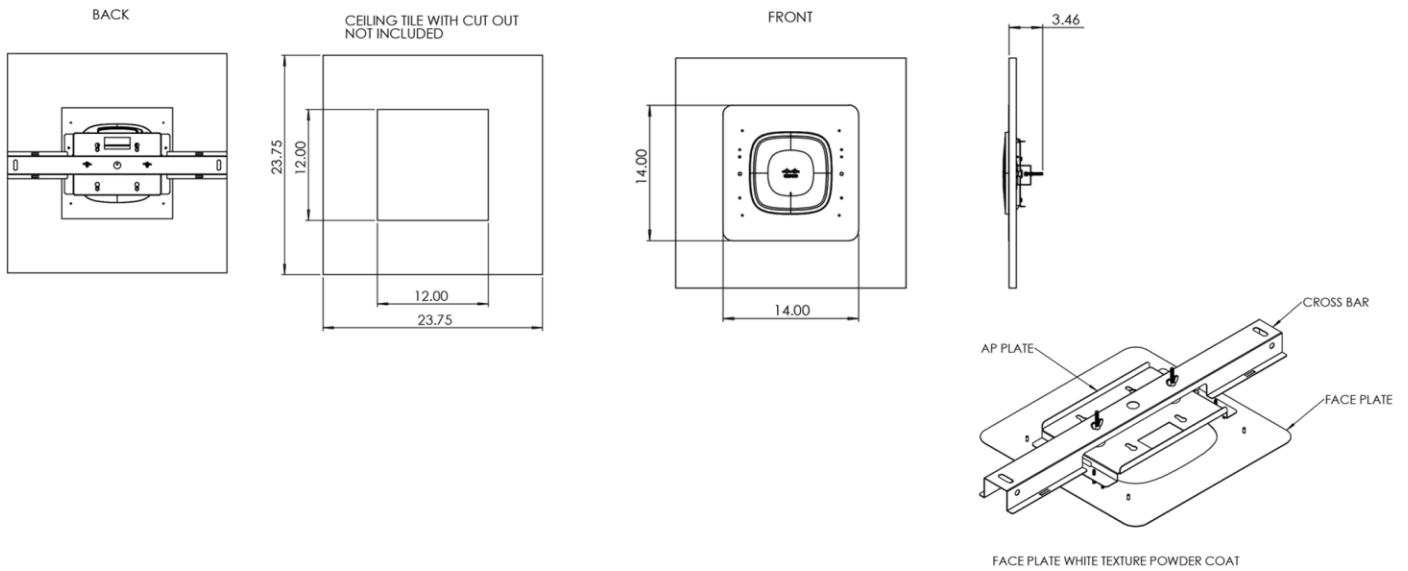

Interchangeable Ceiling and Wall Enclosures for Cisco 9172

By Ventev

Ceiling Tile Bracket