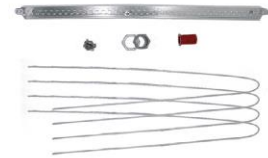

Interchangeable Ceiling and Wall Enclosures for Cisco 9172

By Ventev

Ceiling Tile Enclosure

Includes Hanger Wire, Firestop Grommet with Chase Nipple, Cable Entry Locknut, and
2 ft. T-bar Strip

Manufacturer Part Number	VENV3-ID-CTEN-9172
Dimensions	23,75 x 23.75 x 4 in.
Weight	4.5 lbs.
Material	Aluminum
Mounting Options	Ceiling Tile

Hard-Lid Ceiling Tile Enclosure

Manufacturer Part Number	VENV2-ID-HCEN-9172
Dimensions	18 x 18 x 2.5 in.
Weight	3.5 lbs.
Material	Aluminum
Mounting Options	Hard-Lid or Wall

Replacement Door

Manufacturer Part Number	VENV3-IDOOR-9172
Dimensions	12 x 12 x 2 in.
Weight	1.5 lbs.
Material	Aluminum

A Hubbell brand

Interchangeable Ceiling and Wall Enclosures for Cisco 9172

By Ventev

Ceiling Tile Bracket

Manufacturer Part Number	VENCT-BKT2-9172
Dimensions	23,75 x 11.5 x 2.96 in.
Weight	1 lbs.
Material	Aluminum
Mounting Options	Ceiling Tile

Right Angle Bracket

Manufacturer Part Number	VENHWM-9172
Dimensions	13 x 12 x 4 in.
Weight	1.5 lbs.
Material	Aluminum
Mounting Options	Wall

VenTite Hard-Lid Ceiling Enclosure

SKU:	VENVNV-VENTITE-9172
Manufacturer Part Number	VENVNV-VENTITE-9172
Dimensions	18.25 x 18.25 x 4 in.
Weight	4.5 lbs.
Material	Polypropylene/Aluminum
Mounting Options	Hard Lid Ceiling