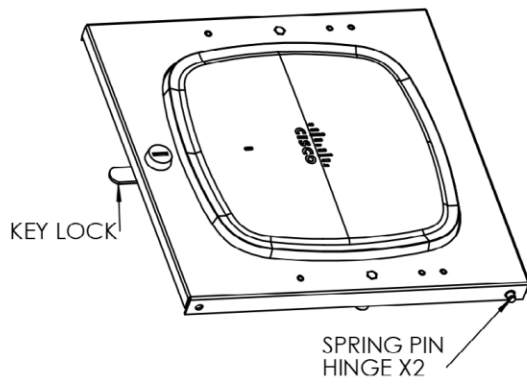

Right Angle Bracket with Cisco 9172 Interchangeable Door

SKU:	VEN-ID-HWM-9172
Manufacturer Part Number	VEN-ID-HWM-9172
Dimensions	15.12 x 15 x 4.81 in.
Weight	4 lbs.
Material	Powder Coated 5052 Aluminum
Mounting Options	Wall Mount

A Hubbell brand

Interchangeable Ceiling and Wall Enclosures for Cisco 9172

By Ventev

Ceiling Tile Enclosure

A Hubbell brand

Interchangeable Ceiling and Wall Enclosures for Cisco 9172

By Ventev

Hard-Lid Ceiling Tile Enclosure

A Hubbell brand

Interchangeable Ceiling and Wall Enclosures for Cisco 9172

By Ventev

Ceiling Tile Bracket

Right Angle Bracket

A Hubbell brand

Interchangeable Ceiling and Wall Enclosures for Cisco 9172

By Ventev