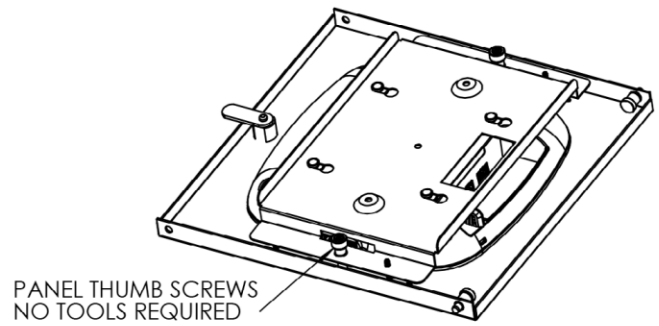

Interchangeable Ceiling and Wall Enclosures for Cisco 9172

By Ventev

Ceiling Tile Enclosure

A Hubbell brand