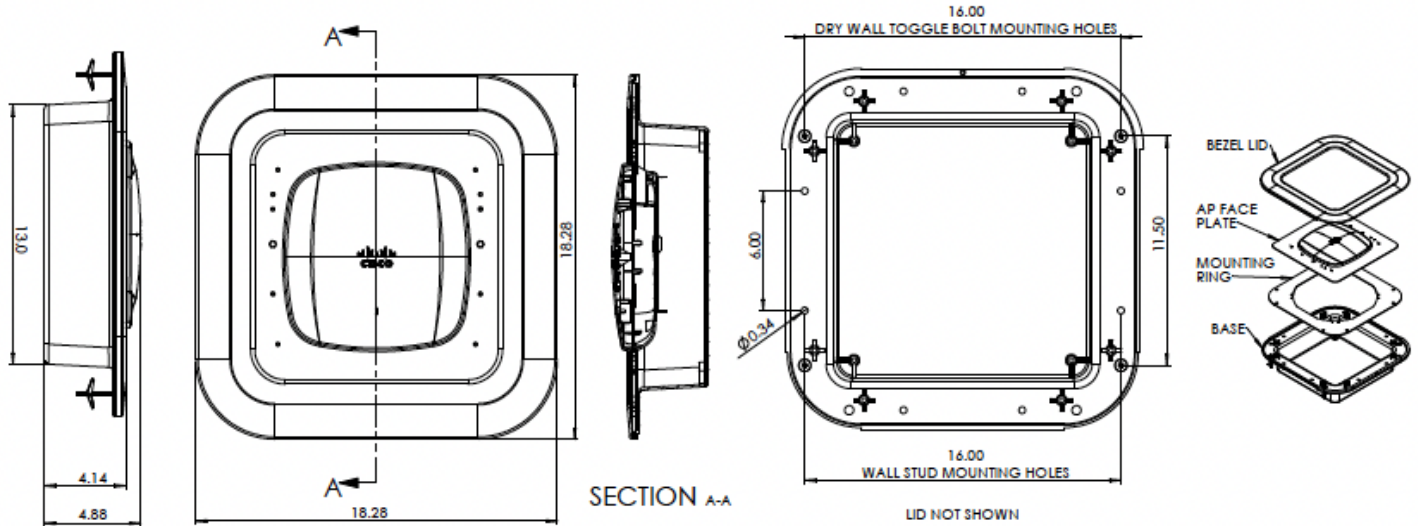

Interchangeable Ceiling and Wall Enclosures for Cisco 9172

By Ventev

Cisco 9172 VenTite