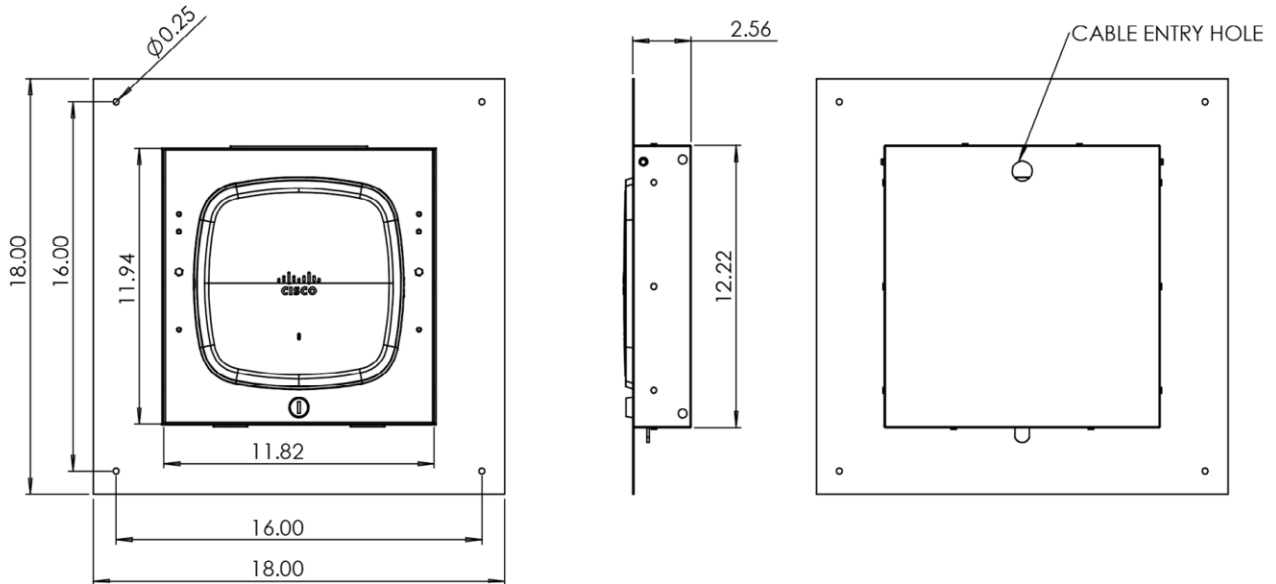

Interchangeable Ceiling and Wall Enclosures for Cisco 9172

By Ventev

Hard-Lid Ceiling Tile Enclosure

A Hubbell brand