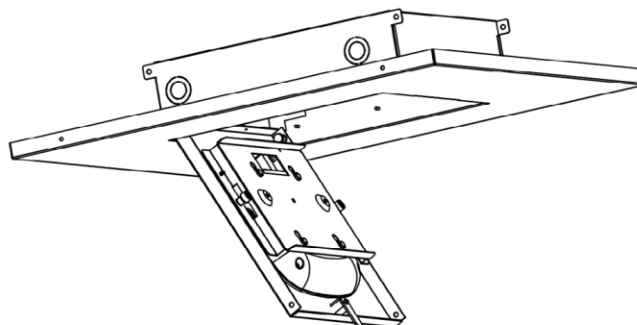

Interchangeable Ceiling and Wall Enclosures for Cisco 9172

By Ventev

Ceiling Tile Enclosure

A Hubbell brand