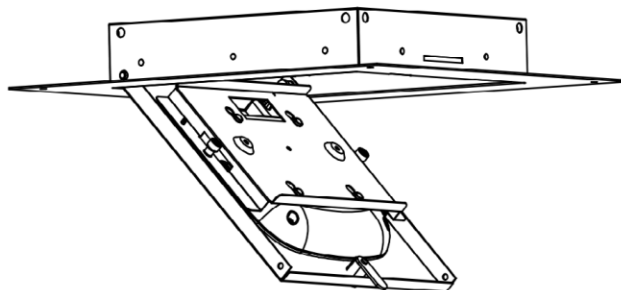

Right Angle Bracket with Cisco 9172 Interchangeable Door

SKU:	VEN-ID-HWM-9172
Manufacturer Part Number	VEN-ID-HWM-9172
Dimensions	15.12 x 15 x 4.81 in.
Weight	4 lbs.
Material	Powder Coated 5052 Aluminum
Mounting Options	Wall Mount

A Hubbell brand

Interchangeable Ceiling and Wall Enclosures for Cisco 9172

By Ventev

Ceiling Tile Enclosure

A Hubbell brand

Interchangeable Ceiling and Wall Enclosures for Cisco 9172

By Ventev

Hard-Lid Ceiling Tile Enclosure

A Hubbell brand

Interchangeable Ceiling and Wall Enclosures for Cisco 9172

By Ventev

Ceiling Tile Bracket

Right Angle Bracket

A Hubbell brand

Interchangeable Ceiling and Wall Enclosures for Cisco 9172

By Ventev