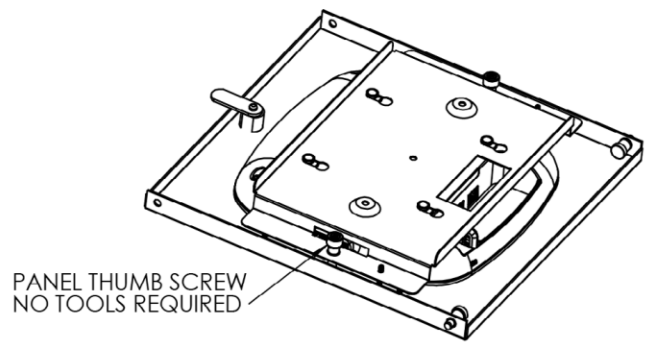

Right Angle Bracket with Cisco 9172 Interchangeable Door

SKU:	VEN-ID-HWM-9172
Manufacturer Part Number	VEN-ID-HWM-9172
Dimensions	15.12 x 15 x 4.81 in.
Weight	4 lbs.
Material	Powder Coated 5052 Aluminum
Mounting Options	Wall Mount

A Hubbell brand

Interchangeable Ceiling and Wall Enclosures for Cisco 9172

By Ventev

Ceiling Tile Enclosure

A Hubbell brand

Interchangeable Ceiling and Wall Enclosures for Cisco 9172

By Ventev

Hard-Lid Ceiling Tile Enclosure

A Hubbell brand

Interchangeable Ceiling and Wall Enclosures for Cisco 9172

By Ventev

Ceiling Tile Bracket

Right Angle Bracket

A Hubbell brand

Interchangeable Ceiling and Wall Enclosures for Cisco 9172

By Ventev