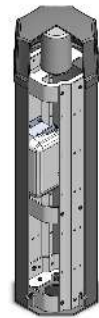

Junction Box Wi-Fi Antenna

Wi-Fi antenna with articulation inside an electrical junction box provides concealed connectivity. Mounts in walls or hard cap ceilings.

Mini Omni Ceiling Antenna

Allows you to deploy the AP above the ceiling.

5 GHz 7dBi Pico Patch Antenna

Delivers outstanding Wi-Fi performance in a small package.

Raised Access Floor Wi-Fi Antenna

Embedded Wi-Fi antenna inside a floor panel installs under carpet or flooring with no performance degradation.

Transform outdoor lighting into a Wi-Fi hotspot with omni antennas that fit inside a light globe or on top of a light pole.

Paintable NEMA Enclosures

Protect and secure valuable equipment with rugged NEMA enclosures.

Micro Patch Wi-Fi Antenna

At half the size of traditional antennas, the Micro Patch Antenna ensures inconspicuous Wi-Fi.

Outdoor Wireless Bollard

Enables concealed wireless in outdoor environments. Offers ample interior mounting surface. Choose tapered or octagonal cap.