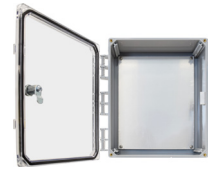

12x10x6 Polycarb Clear Door, Key Lock No Holes
Tessco No 543427