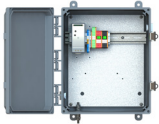

Heated & Cooled NEMA Enclosures

14x12x6 Heated/Cooled Enclosure Solid Door, Latch Lock No Holes
Tessco No 538828

14x12x6 Heated Enclosure Clear Door, Latch Locks No Holes
Tessco No 512021

Powered Enclosure Systems