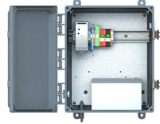

AC/DC Power System with 7 Ahr Battery
TESSCO No 244301