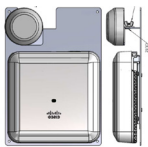

Under the Seat Enclosures

*Require Low Profile T-Bar - Tessco No. 539447

NEW! 15"x11"x5" Slim NEMA Enclosure
Tessco No 263334