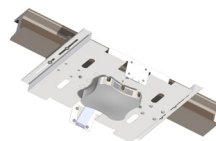

I-Beam Industrial Mount
Tessco No 520384

I-Beam Low-Profile Mount
Tessco No 520385

Wi-Fi Hanging Conduit Mount
Tessco No 211234

Right Angle NEMA Bracket
Tessco No 282607

Ceiling Tile Bracket
Tessco No 271825