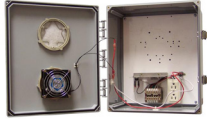

Heated & Cooled NEMA Enclosures

14x12x6 Heated/Cooled Enclosure Solid Door, Latch Lock No Holes
Tessco No 538828