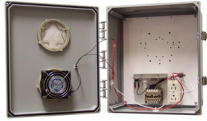

Outdoor Wireless Bollards

Outdoor Wireless Bollard
Tessco No 272637

Outdoor Wireless Bollard Octagonal Cap
Tessco No 212287

Mini Outdoor Wireless Bollard
Tessco No 249485

Heated & Cooled NEMA Enclosures

14x12x6 Heated/Cooled Solid Door, Latch Lock No Holes
Tessco No 538828