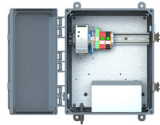

AC/DC Power System with 7 Ahr Battery
TESSCO No 244301