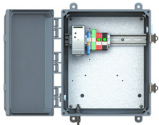

Powered Enclosure Systems

AC/DC Power System for IoT
TESSCO No 254543