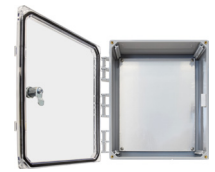

12x10x6 Polycarb Clear Door, Key Lock No Holes
Tessco No 543427

Outdoor Wireless Bollards