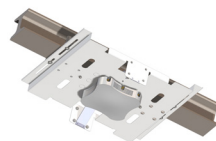

10 GB Ethernet Surge Suppressor
Tessco No 299477

Mounts and Brackets

T-Bar Bracket
Tessco No 276080

I-Beam Industrial Wi-Fi Mount
Tessco No 520384

I-Beam Low-Profile Wi-Fi Mount
Tessco No 520385

Hanging Conduit Wi-Fi AP Mount
Tessco No 211234