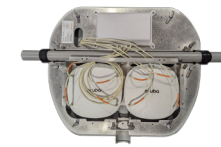

Universal Handrail Antenna

Universal design mounts to any handrail from 1.5 to 2 inches in outside diameter and houses a range of popular access point models from Cisco, Aruba, and Mist. The two antennas facing in opposite directions provide RF coverage in the sections on both sides of the handrail.