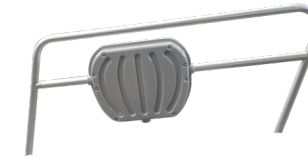

Hanging Conduit Access Point Mount

Mounts access points directly to a conduit hanging from the ceiling. Ideal for environments with high ceilings.

Two Antenna Co-Locating Bracket with Strong Arm Mounts

Easily install access point and up to two external antennas. Allows one access point to do the work of two. Choose 10- or 18-inch strong arm mounts.

Power access points/radios in remote areas with intermittent or no AC power.

Large Public Venues

Handrail/Guardrail Antennas

Bring seamless, aesthetically pleasing network connectivity close to users.

Universal Handrail Antenna

Universal design mounts to any handrail from 1.5 to 2 inches in outside diameter and houses a range of popular access point models from Cisco, Aruba, and Mist. The two antennas facing in opposite directions provide RF coverage in the sections on both sides of the handrail.

Dual-Axis Co-Locating Mount

Installs access point and antenna together. Rotates 360 horizontally and articulates vertically for precise positioning. Directional antenna (not included) conceals access point and wires. Fits most access points.