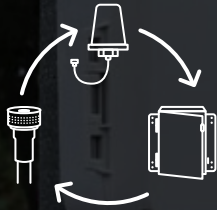

WHY CHOOSE **ventev**®

Industry-leading product lines that provide a comprehensive ecosystem of wireless products