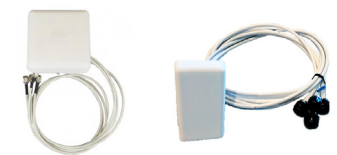

Dual-Axis Co-Locating Mount

Installs access point and antenna together. Rotates 360 horizontally and articulates vertically for precise positioning. Directional antenna (not included) conceals access point and wires. Fits most access points.

Aesthetic Wi-Fi

Mini Ceiling Omni Antenna

Tiny antenna provides aesthetically pleasing alternative to installing bulky access points with integrated antennas on the ceiling.

Floor Tile Antennas

Ventev's patented raised access floor Wi-Fi antenna solutions provide coverage, capacity, and concealment

Junction Box Wi-Fi Antenna

Housed in a standard electrical box, the Junction Box Antenna provides aesthetically pleasing Wi-Fi without sacrificing performance.

Small Form Factor Antennas & Enclosures

Paintable antennas and enclosures enable optimum Wi-Fi performance and blend into the environment.