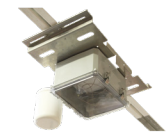

Access Point Mounts & Brackets

Position access points horizontally for optimal RF propagation. Optional cover conceals the access point and protects from tampering. Fits most access points.

Industrial Wi-Fi

NEMA-rated polycarbonate enclosures protect and secure access points. Order fully-integrated for plug-and-play convenience.

I-Beam Mounts

Easily install antennas and enclosures onto I-beams with the I-Beam Industrial Mount and I-Beam Low Profile Mount. Allows safe assembly at ground level and then quick installation onto I-beams.

Hanging Conduit Access Point Mount

Mounts access points directly to a conduit hanging from the ceiling. Ideal for environments with high ceilings.

Two Antenna Co-Locating Bracket with Strong Arm Mounts

Easily install access point and up to two external antennas. Allows one access point to do the work of two. Choose 10- or 18-inch strong arm mounts.