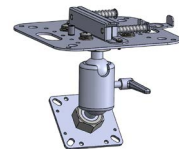

VenFlex™ Mount

Mount access points or antennas where you need them simply and efficiently.