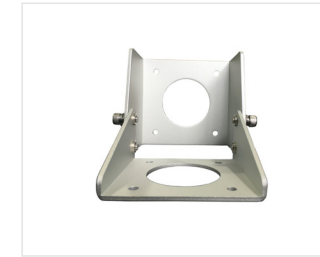

MISCELLANEOUS MOUNTS 18

ADAPTER PLATES

Wi-Fi Adapter Plate for Cisco Air Patch Antenna

MFG Part # TW-CISCO-ADAPL - Cisco ANT5160NP-R
SKU: 529259

MFG Part #: TW-CISCO-A2566 - Cisco ANT2566P4W-R
SKU: 574960

MFG Part #: TW-CISCO-ADAPS - Cisco ANT5160NP-R
SKU: 575740

Wi-Fi Adapter Plate for Cisco AIR-ANT2566D4M Antenna

MFG Part #: TW-CISCO2566D4M-W
SKU: 553852

Wi-Fi Adapter Plate for Meraki Access Points (APs)

MFG Part #: VN180176
SKU: 231728

Wi-Fi Adapter Plate in White for Cisco AIR-ANT2566P4W-R Antenna

MFG Part #: TW-CISCO-A2566-W
SKU: 518506

Wi-Fi Circular Antenna Adapter Plate

MFG Part #: TW-CIRCLR-ANT-MNT
SKU: 279676

Wi-Fi Rectangular Antenna Adapter Plate

MFG Part #: TW-RECTLR-ANT-MNT
SKU: 203298

ARTICULATING ANTENNA MOUNTS

Low Profile Antenna Mount

MFG Part #: TW-LOW-MOUNT-2x2
SKU: 281307

Wi-Fi Articulating Mount - Medium Strength, Universal