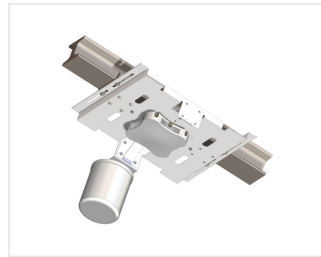

MFG Part #: ID-HCEN-12124W - **White**
SKU: 224358

Wi-Fi Hard Lid Ceiling Flush Mount for APs

MFG Part #: TW-HCEN-FLP
SKU: 219135

I-BEAM MOUNTS

Wi-Fi 1/4" Beam Clamp - Industrial

MFG Part #: TIBEAMCLAMP
SKU: 306544