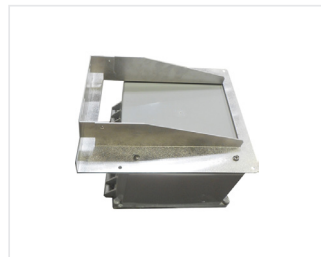

Wi-Fi Articulating Mount - Universal

MFG Part #: TW-ART-MOUNTT-B - Black
SKU: 387391

MFG Part #: TW-ART-MOUNTT-W - White
SKU: 377750

MFG Part #: TW-ART-MOUNTT - Silver
SKU: 384807

RIGHT ANGLE MOUNTS

Wi-Fi Right Angle Wall Bracket with Lid

MFG Part #: TW-HWM-C-CVR
SKU: 521473

Wi-Fi Right Angle Wall Bracket

MFG Part #: TW-HWM-C-NC
SKU: 538527

Right Angle Bracket for NEMA Enclosures

MFG Part #: VN179860
SKU: 282607

Wi-Fi Right Angle Wall Mount with Large AP Cover