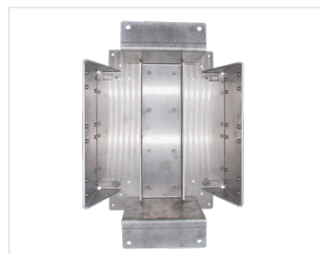

Co-Locating Kit for Wall Mounting

MFG Part #: VNV-CLMP-WALL
SKU: 249547