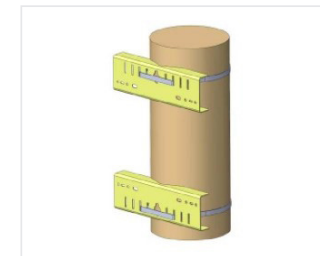

Universal Pole Mount Kit for Aluminum Enclosures

MFG Part #: VN170480
SKU: 389792