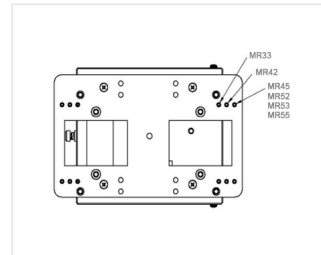

Wi-Fi Adapter Plate for Meraki Access Points (APs)

MFG Part #: VN180176
SKU: 231728