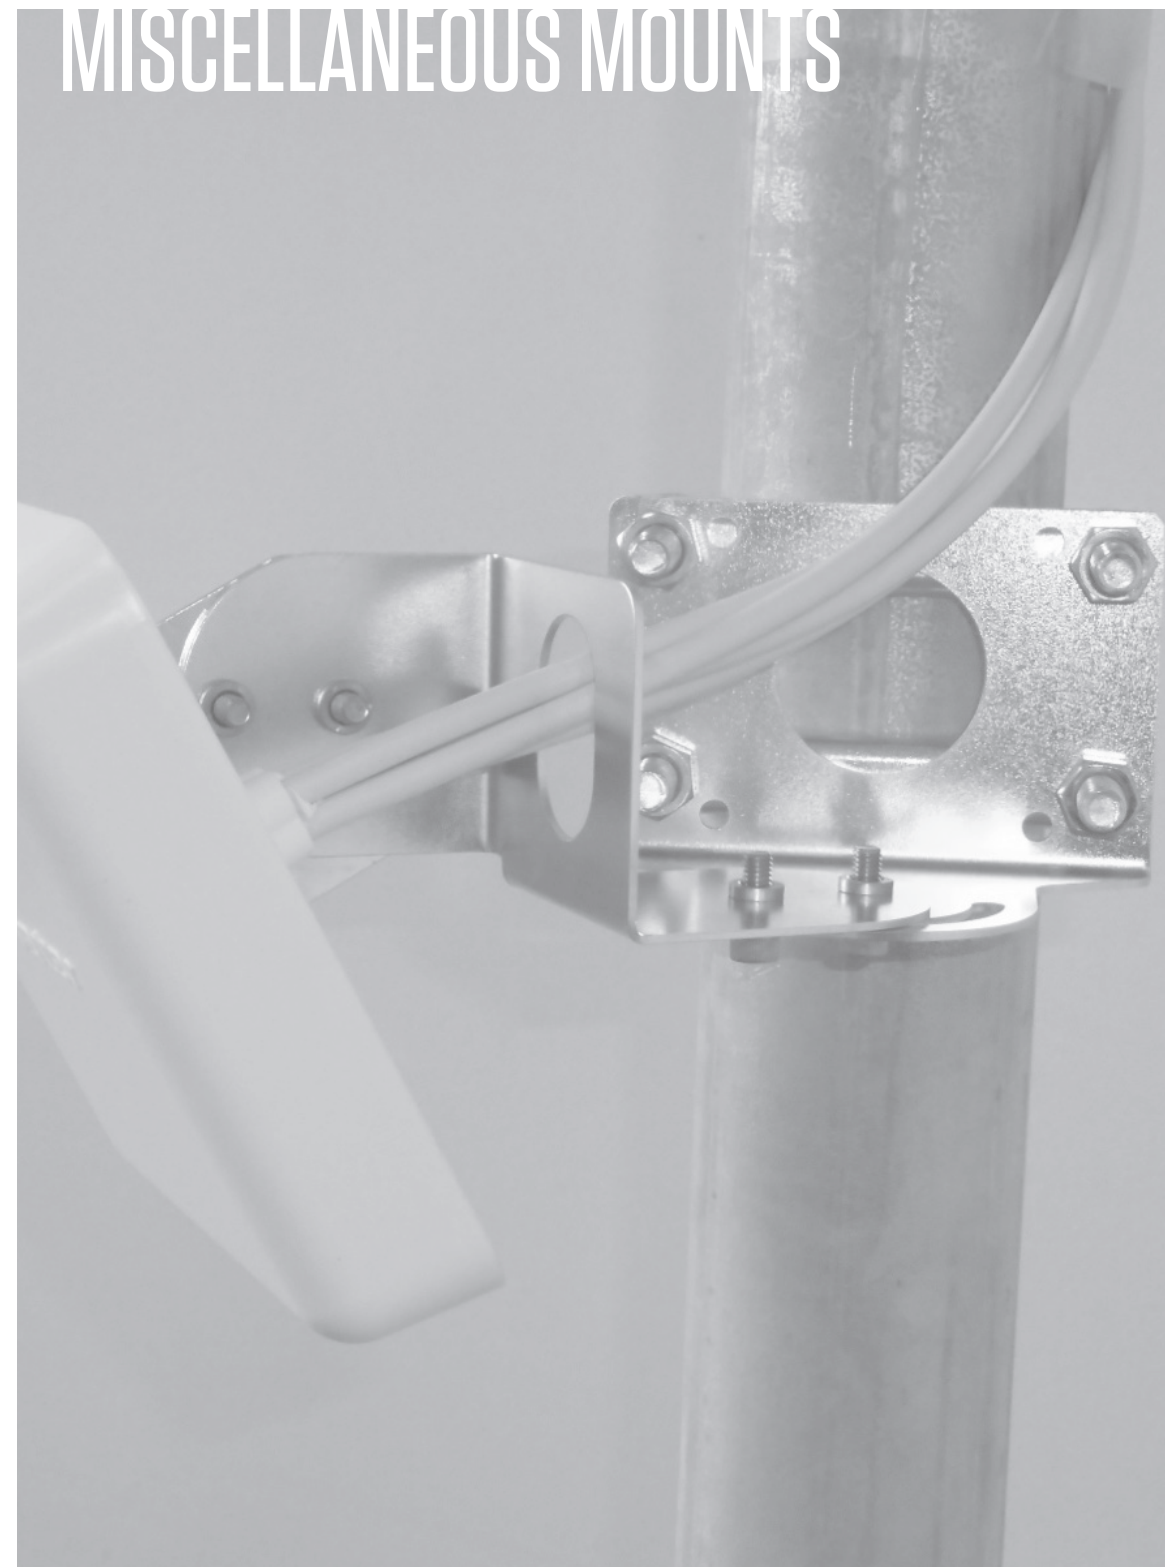

MISCELLANEOUS MOUNTS

Small Form Factor Corner Bracket Mount

MFG Part #: TW-CORNERMOUNTSFF
SKU: 242811

U-Bolt Adapter Bracket

MFG Part #: VNV-UBTBKT-570938
SKU: 279479

U-Bolt Kit

MFG Part #: TW-UBOLT-531800
SKU: 592626

U-Bolt Pipe Kit

MFG Part #: VN184091-R0
SKU: 287956

Wall Mount Kit for Ventev 10" Wide Polycarbonate Enclosures

MFG Part #: WMK-10v
SKU: 393720