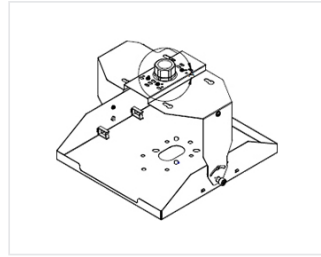

CO-LOCATING MOUNTS | FOR ACCESS POINTS & ANTENNAS

Single-Axis Conduit Universal Co-Location Mount for Cisco 9100 Series and Aruba 500 Series APs

MFG Part #: TW-CONCOLOMNT-MUL
SKU: 220125