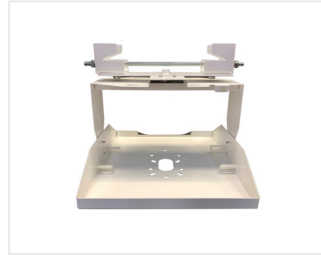

Single-Axis I-Beam Universal Co-Location Mount for Cisco 9100 Series and Aruba 500 Series APs

MFG Part #: TW-IBCOLOMNT-MULT
SKU: 235131