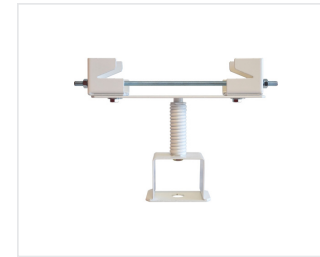

I-Beam Low Profile Mount

MFG Part #: TW-IBEAM-MNT-AP
SKU: 520385

Small Form Factor I-Beam Mount for APs

MFG Part #: VNV-SFFIB-AP
SKU: 211659

Wi-Fi Patch Antenna Bracket for I-Beam Warehouse Mounts

MFG Part #: TW-IBEAM-ANT-PDL
SKU: 520049

I-Beam Industrial Mount

MFG Part #: TW-IBEAM-MNT-ENCL
SKU: 520384

Wi-Fi Strong Arm Mount for Directional Antennas

MFG Part #: TW-ARTMNT-10SAM - 10 in.
SKU: 287936

MFG Part #: TW-ARTMNT-18SAM - 18 in.
SKU: 220743