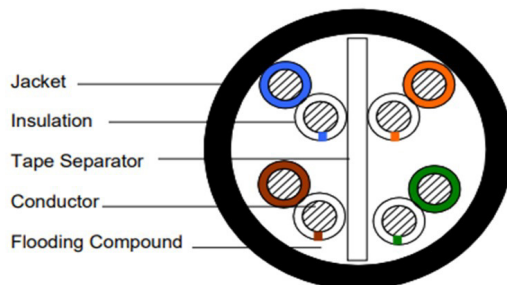

# Cat6 U/UTP Outdoor Network Cable - Black, 1000 ft

Ventev's Category 6 U/UTP cable consists of 4 unshielded twisted pairs with no outer shielding. This cable is non-plenum and filled for outdoor and direct burial applications. It has a black jacket and comes in 1000 feet reels.

## Specifications

Diameter Over Jacket	0.235 in
Jacket Thickness	0.025 in
Environmental Space	Non-Plenum, Outdoor, Direct Burial
Installation Temperature	0° to 60°C
Operating Temperature	-40° to 70°C
Mutual Capacitance	4.6 nF/100m nominal
dc Resistance, Unbalance	6.67 ohms/100m Max/2.5% Max
Dielectric Breakdown	2500 Volts DC Conductor to Conductor
Propogation Delay	4.29nSec /m Max @ 10 MHz
Propogation Delay Skew	45ns/100m
Nominal Velocity of Propagation (NVP)	73%

SKU	MFG Part #
220066	VEN-6UUTP-Outdoor

4 Twisted Pair Flooded Cable