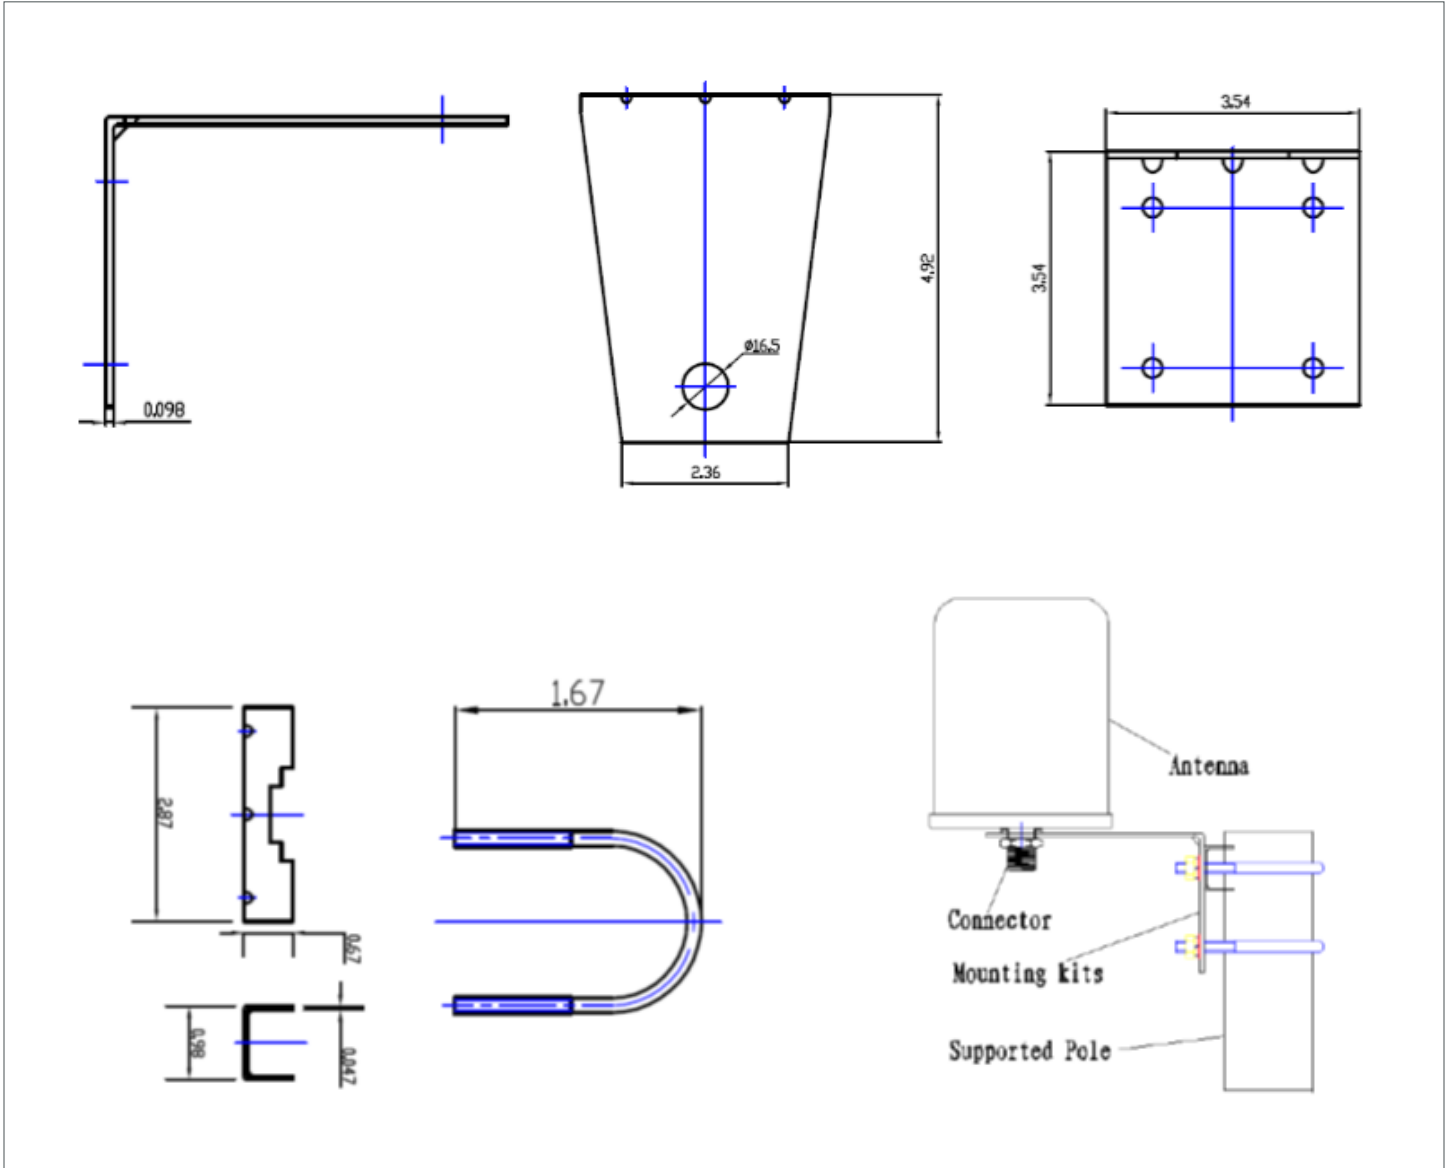

698-2700 MHz 3/3.5 dBi Omnidirectional Antenna

with N Female Connector for LTE, Wi-Fi, & DAS

ventev®

Connect, Protect, and Enable™

Mount Information

All product specifications are subject to change without notice or obligation.