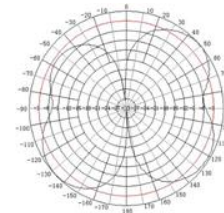

Specifications

SKU	309965
Manufacturer Part Number	M30300350100060-B
Operating Frequency Range	698-896/1700-2700 MHz
Gain	3/3.5 dBi
Polarization	Vertical
Vertical Beamwidth	55°/45°
Horizontal Beamwidth	360°
VSWR	≤1.5
Max Input Power	100 W
Number of Ports	1
RF Connector	N Female
Application	Outdoor
Dimensions	3.93 x 5.11 in.
Weight	1.78 lbs.
Mounting Options	Mast or Pole

Radiation Patterns

Orientation
900 GHz
E Plane

Orientation
2000 GHz
E Plane

Orientation
900 GHz
H Plane

Orientation
2000 GHz
H Plane

All product specifications are subject to change without notice or obligation.