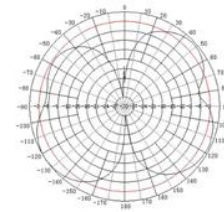

698-2700 MHz 3/3.5 dBi Omnidirectional Antenna

with N Female Connector for LTE, Wi-Fi, & DAS

ventev®

Connect, Protect, and Enable™

Ventev's 698-896/1700-2700 MHz 3/3.5 dBi Omnidirectional Antenna is designed for outdoor wireless networks operating in the LTE, Cellular, or 2.4 GHz frequency range. This antenna is ideal for any outdoor voice and data wireless system. Includes an N-style Jack connector and a mast mount.

Specifications

SKU	309965
Manufacturer Part Number	M30300350100060-B
Operating Frequency Range	698-896/1700-2700 MHz
Gain	3/3.5 dBi
Polarization	Vertical
Vertical Beamwidth	55°/45°
Horizontal Beamwidth	360°
VSWR	≤1.5
Max Input Power	100 W
Number of Ports	1
RF Connector	N Female
Application	Outdoor
Dimensions	3.93 x 5.11 in.
Weight	1.78 lbs.
Mounting Options	Mast or Pole

Radiation Patterns

Orientation
900 GHz
E Plane

Orientation
2000 GHz
E Plane

Orientation
900 GHz
H Plane

Orientation
2000 GHz
H Plane

All product specifications are subject to change without notice or obligation.