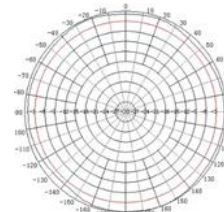

Specifications

SKU	309965
Manufacturer Part Number	M30300350100060-B
Operating Frequency Range	698-896/1700-2700 MHz
Gain	3/3.5 dBi
Polarization	Vertical
Vertical Beamwidth	55°/45°
Horizontal Beamwidth	360°
VSWR	≤1.5
Max Input Power	100 W
Number of Ports	1
RF Connector	N Female
Application	Outdoor
Dimensions	3.93 x 5.11 in.
Weight	1.78 lbs.
Mounting Options	Mast or Pole

Radiation Patterns

Orientation
900 GHz
E Plane

Orientation
2000 GHz
E Plane

Orientation
900 GHz
H Plane

Orientation
2000 GHz
H Plane

All product specifications are subject to change without notice or obligation.