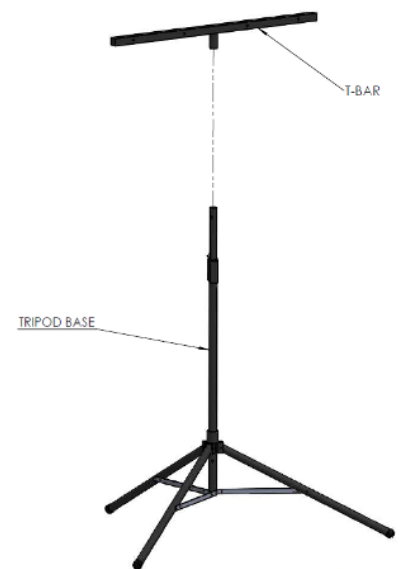

# Tripod Mount

ventev®

Connect, Protect, and Enable™

Ventev Tripod Mount with extension pole and T-bar. Can be used for indoor or outdoor environments to mount AP's, cellular radios or antennas. Easy to set-up, comes with convenient carry case and includes a hand crank to raise and lower the T-bar.

## Specifications

SKU	510815
Manufacturer Part Number	RDK-EXT-POLE
Total Extended Height	8 ft.
Total Base Footprint	39 x 39 in.
Total Packaged Weight	20 lbs.
Weight Capacity	100 lbs. max <i>(at full extension, centered on the T-bar)</i>