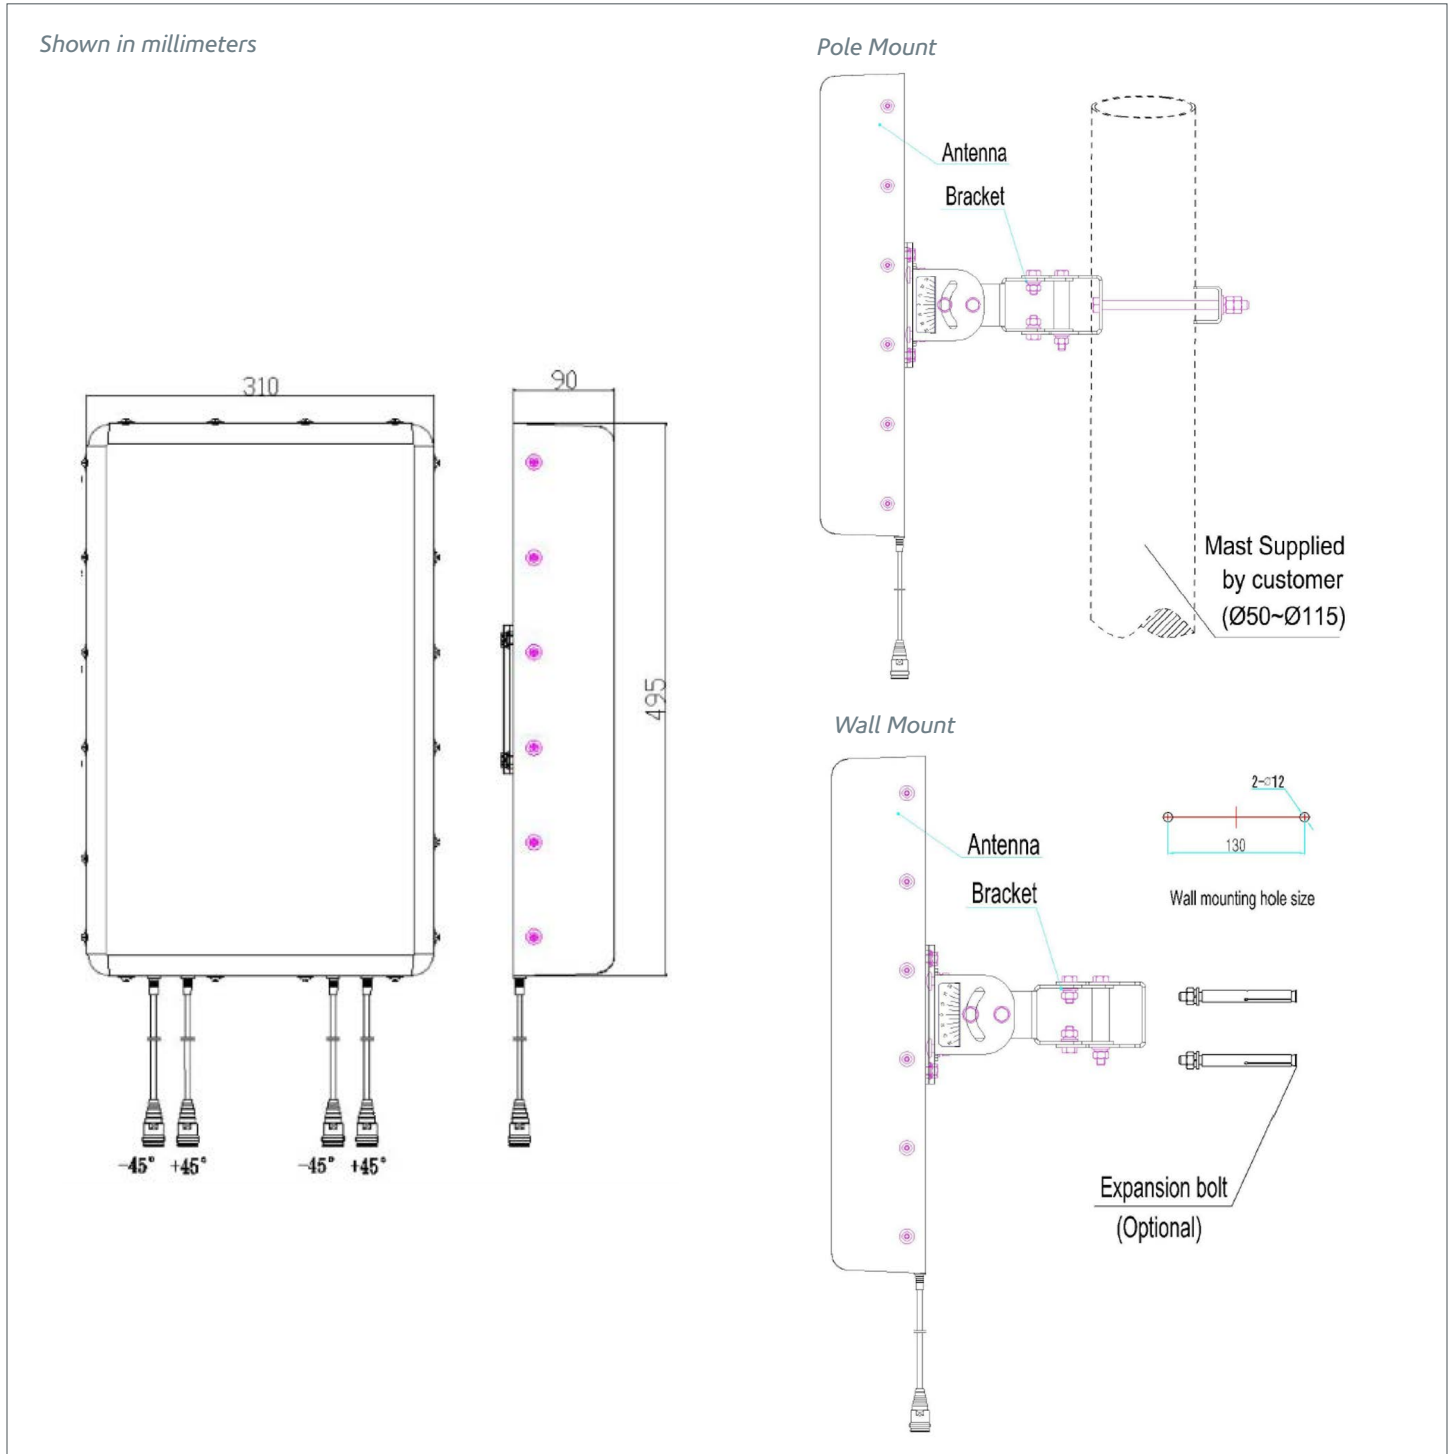

Ultra-Wide Band Directional Antenna

617-6000 MHz, 4x4 MIMO, Low-PIM

Antenna & Mount Information

All product specifications are subject to change without notice or obligation.