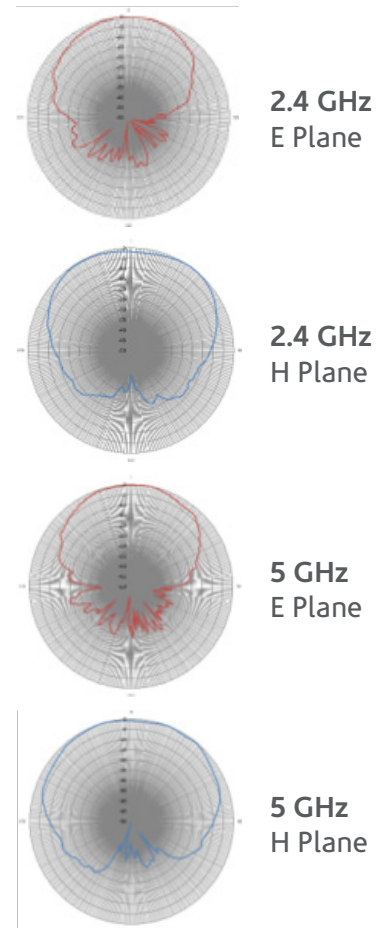

Radiation Patterns

All product specifications are subject to change without notice or obligation.