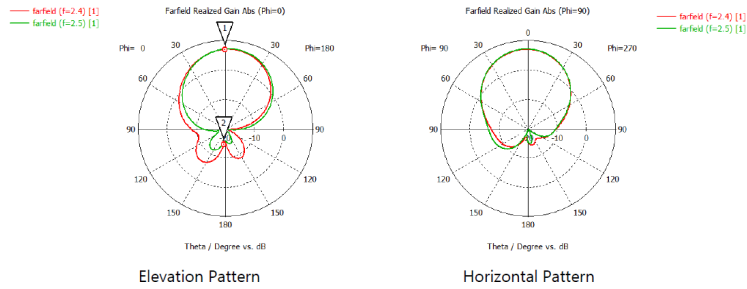

Specifications

Operating Frequency Range	2.4/5 GHz
Peak Gain	6/6 dBi
Elevation Peak Gain	3 dBi
Polarization	(Ports 1/A, 4/D, 5/E, 8/H) Horizontal/ (Ports 2/B, 3/C, 6/F, 7/G) Vertical
Vertical Beamwidth	65°/60°
Horizontal Beamwidth	65°/55°
VSWR	< 2
Nominal Impedance	50 Ohms
Front-to-Back Ratio	> 19 dB
Number of Ports	1
Length of Lead	30 in LMR-100
RF Connector	8 Port Right Angle DART
Application/Environment	Indoor/Outdoor
Operating Temperature	-40° to 140°F
Dimensions	11.5 x 11.5 x 1.60 in
Weight	4.40 lbs.
Port-to-Port Isolation	> 30
Wind Load	100 MPH

SKU	MFG Part #
229080	M6060060D1D83699

Features & Benefits

- Narrow beamwidths (65°/ 55° horizontal and 65°/ 60° vertical) are ideal for high density deployments.
- Eight dual-band leads deliver exceptional performance while simplifying connection to the access point.
- Compact antenna design footprint.
- Ships with a 10" articulating Strong Arm Mount and mounting hardware to support mast and/or wall mounting.

2.4/5 GHz 6 dBi Wi-Fi Directional Antenna

with 1 8-Port Right Angle DART Connector

Radiation Patterns

2.4 GHz

5 GHz