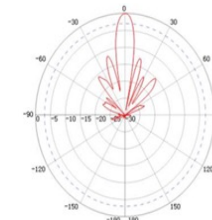

TerraWave® 2.4/5 GHz 13 dBi Wi-Fi Directional Antenna

with 4 N Female Connectors

Ventev's TerraWave® 2.4/5GHz 13 dBi Wi-Fi Directional Antenna can connect to any manufacturer's 802.11ac Wave I, II, or Wi-Fi 6 access points (APs) with four (4) ports. The antenna provides a high gain with narrow vertical and wide horizontal beamwidths which allows concise coverage for aisles and makes it ideal for warehouse deployments. The antenna ships with the Ventev 10 inch Strong Arm Mount (SAM). Optional Ventev mounts that are compatible with this antenna include: Industrial Articulating, Universal Articulating and High Strength Universal.

Specifications

SKU	246112
Manufacturer Part Number	M6130130MP1D0006W
Operating Frequency Range	2.4/5 GHz
Gain	13 dBi
Polarization	Vertical
Vertical Beamwidth	11°
Horizontal Beamwidth	115°
VSWR	2:1
Nominal Impedance	50 Ohms
Max Input Power	50 W
Number of Ports	4
RF Connector	N-Female
Application	Industrial/Warehouse
Operating Temperature	-40° to 158°F
Dimensions	24 x 14 x 2.8 in.
Weight	9.5 lbs.

Radiation Patterns

Vertical
2.4 GHz

Horizontal
2.4 GHz

Vertical
5 GHz

Horizontal
5 GHz

All product specifications are subject to change without notice or obligation.