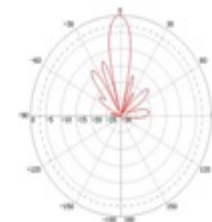

TerraWave® 2.4/5 GHz 13 dBi Wi-Fi Directional Antenna

with 4 N Female Connectors

Ventev's TerraWave® 2.4/5GHz 13 dBi Wi-Fi Directional Antenna can connect to any manufacturer's 802.11ac Wave I, II, or Wi-Fi 6 access points (APs) with four (4) ports. The antenna provides a high gain with narrow vertical and wide horizontal beamwidths which allows concise coverage for aisles and makes it ideal for warehouse deployments. The antenna ships with the Ventev 10 inch Strong Arm Mount (SAM). Optional Ventev mounts that are compatible with this antenna include: Industrial Articulating, Universal Articulating and High Strength Universal.

Specifications

SKU	246112
Manufacturer Part Number	M6130130MP1D0006W
Operating Frequency Range	2.4/5 GHz
Gain	13 dBi
Polarization	Vertical
Vertical Beamwidth	11°
Horizontal Beamwidth	115°
VSWR	2:1
Nominal Impedance	50 Ohms
Max Input Power	50 W
Number of Ports	4
RF Connector	N-Female
Application	Industrial/Warehouse
Operating Temperature	-40° to 158°F
Dimensions	24 x 14 x 2.8 in.
Weight	9.5 lbs.

Radiation Patterns

Vertical
2.4 GHz

Horizontal
2.4 GHz

Vertical
5 GHz

Horizontal
5 GHz

All product specifications are subject to change without notice or obligation.