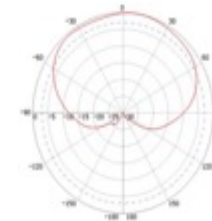

TerraWave® 2.4/5 GHz 13 dBi Wi-Fi Directional Antenna

with 4 N Female Connectors

Ventev's TerraWave® 2.4/5GHz 13 dBi Wi-Fi Directional Antenna can connect to any manufacturer's 802.11ac Wave I, II, or Wi-Fi 6 access points (APs) with four (4) ports. The antenna provides a high gain with narrow vertical and wide horizontal beamwidths which allows concise coverage for aisles and makes it ideal for warehouse deployments. The antenna ships with the Ventev 10 inch Strong Arm Mount (SAM). Optional Ventev mounts that are compatible with this antenna include: Industrial Articulating, Universal Articulating and High Strength Universal.

Specifications

SKU	246112
Manufacturer Part Number	M6130130MP1D0006W
Operating Frequency Range	2.4/5 GHz
Gain	13 dBi
Polarization	Vertical
Vertical Beamwidth	11°
Horizontal Beamwidth	115°
VSWR	2:1
Nominal Impedance	50 Ohms
Max Input Power	50 W
Number of Ports	4
RF Connector	N-Female
Application	Industrial/Warehouse
Operating Temperature	-40° to 158°F
Dimensions	24 x 14 x 2.8 in.
Weight	9.5 lbs.

Radiation Patterns

Vertical
2.4 GHz

Horizontal
2.4 GHz

Vertical
5 GHz

Horizontal
5 GHz

All product specifications are subject to change without notice or obligation.