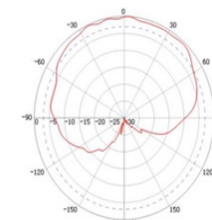

TerraWave® 2.4/5 GHz 13 dBi Wi-Fi Directional Antenna

with 4 N Female Connectors

Ventev's TerraWave® 2.4/5GHz 13 dBi Wi-Fi Directional Antenna can connect to any manufacturer's 802.11ac Wave I, II, or Wi-Fi 6 access points (APs) with four (4) ports. The antenna provides a high gain with narrow vertical and wide horizontal beamwidths which allows concise coverage for aisles and makes it ideal for warehouse deployments. The antenna ships with the Ventev 10 inch Strong Arm Mount (SAM). Optional Ventev mounts that are compatible with this antenna include: Industrial Articulating, Universal Articulating and High Strength Universal.

Specifications

SKU	246112
Manufacturer Part Number	M6130130MP1D0006W
Operating Frequency Range	2.4/5 GHz
Gain	13 dBi
Polarization	Vertical
Vertical Beamwidth	11°
Horizontal Beamwidth	115°
VSWR	2:1
Nominal Impedance	50 Ohms
Max Input Power	50 W
Number of Ports	4
RF Connector	N-Female
Application	Industrial/Warehouse
Operating Temperature	-40° to 158°F
Dimensions	24 x 14 x 2.8 in.
Weight	9.5 lbs.

Radiation Patterns

Vertical
2.4 GHz

Horizontal
2.4 GHz

Vertical
5 GHz

Horizontal
5 GHz

All product specifications are subject to change without notice or obligation.