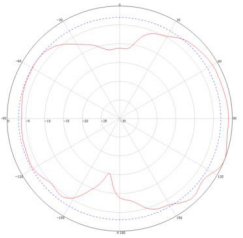

Available Models

Description	MFG Part #	SKU
N-Female	M3030060020006CB	274780
4.3-10 Female	M3030060020049CB	250565

Specifications

Operating Frequency Range	617-698/698-960/1695-2700/ 3300-4200/4800-6000 MHz
Gain	3±0.5/3±0.5/5±0.5/6±0.5/6±0.5
Polarization	Linear Horizontal
Horizontal Beamwidth	360°
VSWR	≤2.0
PIM, IM3, 2x20 W (43 dBm), dBc	≤-150
Nominal Impedance	50 Ohms
Max Input Power	50 W
Number of Ports	1
Length of Lead	12 in. Plenum rated, UL-94 compliant
RF Connector	N-Female or 4.3-10 Female
Application	Indoor
Operating Temperature	-40° to 140°F
Humidity	Up to 100%
Dimensions	7.6 in. diameter, 0.16 in. depth
Weight	0.4 lb.
Mounting Options	Ceiling or surface mount through hole

Vertical
617 MHz

Horizontal
698 MHz

Vertical
698 MHz

Horizontal
860 MHz

Vertical
860 MHz

Horizontal
1895 MHz

Vertical
1895 MHz

Horizontal
2700 MHz