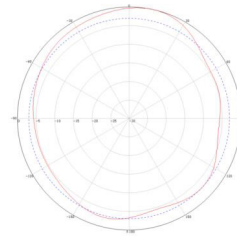

Vertical
2700 MHz

Horizontal
3700 MHz

Vertical
3700 MHz

Horizontal
3900 MHz

Vertical
3900 MHz

Horizontal
6000 MHz

Vertical
6000 MHz

All product specifications are subject to change without notice or obligation.