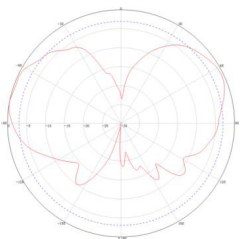

Vertical
617 MHz

Horizontal
698 MHz

Vertical
698 MHz

Horizontal
860 MHz

Vertical
860 MHz

Horizontal
1895 MHz

Vertical
1895 MHz

Horizontal
2700 MHz

Vertical
2700 MHz

Horizontal
3700 MHz

Vertical
3700 MHz

Horizontal
3900 MHz

Vertical
3900 MHz

Horizontal
6000 MHz

Vertical
6000 MHz

All product specifications are subject to change without notice or obligation.

Ultra-Wide Band Ultra-Slim Omni SISO

617-6000 MHz, 1 Port

ventev®

Connect, Protect, and Enable™

Mount Information

Installation Instructions

- Drill a 30-32 mm diameter hole in the ceiling tile.
- Remove the backing nut and feed the pigtail through the hole.
- Reinstall the backing nut and hand-tighten until antenna back is flush with the tile.