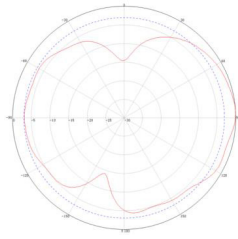

Available Models

Description	MFG Part #	SKU
N-Female	M3030060020006CB	274780
4.3-10 Female	M3030060020049CB	250565

Specifications

Operating Frequency Range	617-698/698-960/1695-2700/ 3300-4200/4800-6000 MHz
Gain	3±0.5/3±0.5/5±0.5/6±0.5/6±0.5
Polarization	Linear Horizontal
Horizontal Beamwidth	360°
VSWR	≤2.0
PIM, IM3, 2x20 W (43 dBm), dBc	≤-150
Nominal Impedance	50 Ohms
Max Input Power	50 W
Number of Ports	1
Length of Lead	12 in. Plenum rated, UL-94 compliant
RF Connector	N-Female or 4.3-10 Female
Application	Indoor
Operating Temperature	-40° to 140°F
Humidity	Up to 100%
Dimensions	7.6 in. diameter, 0.16 in. depth
Weight	0.4 lb.
Mounting Options	Ceiling or surface mount through hole

Vertical
617 MHz

Horizontal
698 MHz

Vertical
698 MHz

Horizontal
860 MHz

Vertical
860 MHz

Horizontal
1895 MHz

Vertical
1895 MHz

Horizontal
2700 MHz