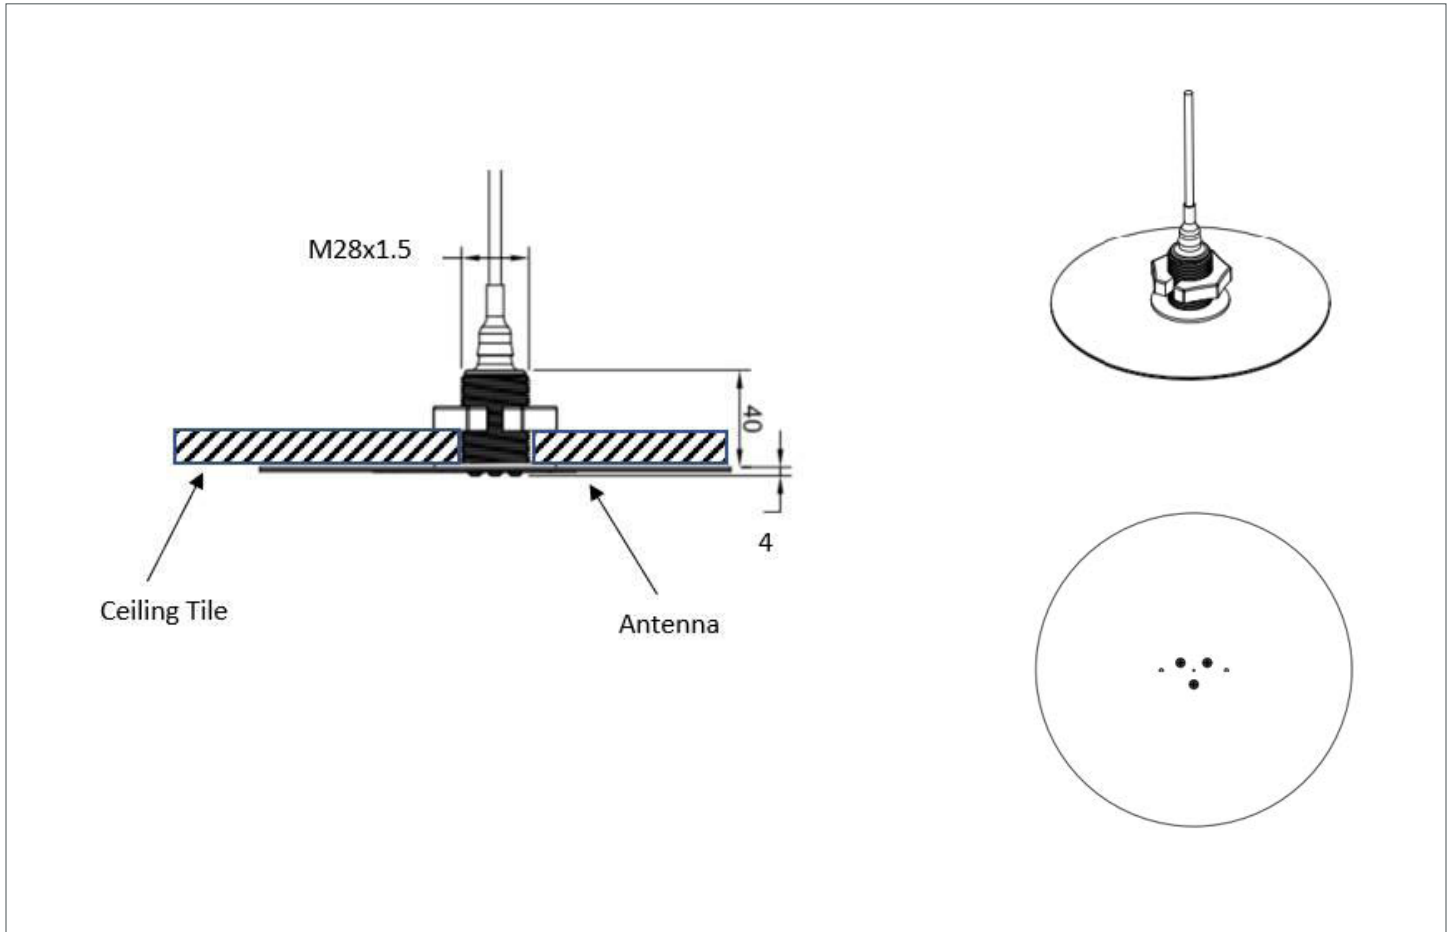

Available Models

Description	MFG Part #	SKU
N-Female	M3030060020006CB	274780
4.3-10 Female	M3030060020049CB	250565

Specifications

Operating Frequency Range	617-698/698-960/1695-2700/ 3300-4200/4800-6000 MHz
Gain	3±0.5/3±0.5/5±0.5/6±0.5/6±0.5
Polarization	Linear Horizontal
Horizontal Beamwidth	360°
VSWR	≤2.0
PIM, IM3, 2x20 W (43 dBm), dBc	≤-150
Nominal Impedance	50 Ohms
Max Input Power	50 W
Number of Ports	1
Length of Lead	12 in. Plenum rated, UL-94 compliant
RF Connector	N-Female or 4.3-10 Female
Application	Indoor
Operating Temperature	-40° to 140°F
Humidity	Up to 100%
Dimensions	7.6 in. diameter, 0.16 in. depth
Weight	0.4 lb.
Mounting Options	Ceiling or surface mount through hole

Ultra-Wide Band Ultra-Slim Omni SISO

617-6000 MHz, 1 Port

ventev®

Connect, Protect, and Enable™

Mount Information

Installation Instructions

- Drill a 30-32 mm diameter hole in the ceiling tile.
- Remove the backing nut and feed the pigtail through the hole.
- Reinstall the backing nut and hand-tighten until antenna back is flush with the tile.