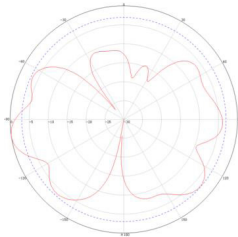

Vertical
617 MHz

Horizontal
698 MHz

Vertical
698 MHz

Horizontal
860 MHz

Vertical
860 MHz

Horizontal
1895 MHz

Vertical
1895 MHz

Horizontal
2700 MHz

Vertical
2700 MHz

Horizontal
3700 MHz

Vertical
3700 MHz

Horizontal
3900 MHz

Vertical
3900 MHz

Horizontal
6000 MHz

Vertical
6000 MHz

All product specifications are subject to change without notice or obligation.

Ultra-Wide Band Ultra-Slim Omni SISO

617-6000 MHz, 1 Port

ventev®

Connect, Protect, and Enable™

Mount Information

Installation Instructions

- Drill a 30-32 mm diameter hole in the ceiling tile.
- Remove the backing nut and feed the pigtail through the hole.
- Reinstall the backing nut and hand-tighten until antenna back is flush with the tile.