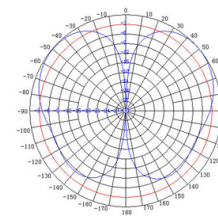

Radiation Patterns

2.4 GHz