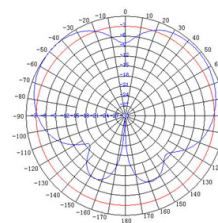

## Specifications

SKU	529184
Manufacturer Part Number	M604006002D1820
Operating Frequency Range	2.4/5 GHz
Gain	4/6 dBi
Polarization	Vertical
Vertical Beamwidth	60°/70°
Horizontal Beamwidth	360°
VSWR	≤ 2.0 / ≤ 2.5
Nominal Impedance	50 Ohms
Max Input Power	2 W
Number of Ports	4
Length of Lead	18 in
RF Connector	RPSMA Male
Application	Indoor
Operating Temperature	-40° to 158° F
Dimensions	5.4 x 2.9 x 1 in
Weight	0.44 lb.
Mounting Method	Center Thread Screw

## Radiation Patterns

2.4 GHz

5 GHz