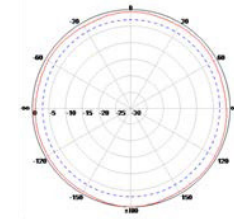

Specifications

SKU	529921
Manufacturer Part Number	M6020020R1D0002
Operating Frequency Range	2.4/5 GHz
Polarization	Vertical
Vertical Beamwidth	65°/65°
Gain	2/3.5 dBi
VSWR	≤ 2.0
Max Input Power	50 W
Number of Ports	1
RF Connector	RPTNC Male
Weight	0.06 lb.

Radiation Patterns

2.4 GHz
E Plane

2.4 GHz
H Plane

5 GHz
E Plane

5 GHz
H Plane

All product specifications are subject to change without notice or obligation.