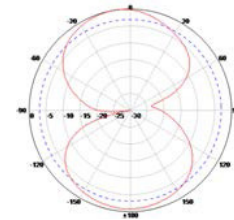

TerraWave® 2.4/5 GHz 2/3.5 dBi Wi-Fi Omnidirectional Bantam Antenna

with RPTNC Male Connector

Ventev's TerraWave® 2.4/5 GHz 2/3.5 dBi Bantam Antenna is designed to operate with any Wi-Fi network. The small, compact size and lightweight structure make it easy to install, and blends into any environment.

Specifications

SKU	529921
Manufacturer Part Number	M6020020R1D0002
Operating Frequency Range	2.4/5 GHz
Polarization	Vertical
Vertical Beamwidth	65°/65°
Gain	2/3.5 dBi
VSWR	≤ 2.0
Max Input Power	50 W
Number of Ports	1
RF Connector	RPTNC Male
Weight	0.06 lb.

Radiation Patterns

2.4 GHz
E Plane

2.4 GHz
H Plane

5 GHz
E Plane

5 GHz
H Plane

All product specifications are subject to change without notice or obligation.