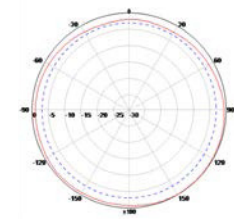

Specifications

SKU	529921
Manufacturer Part Number	M6020020R1D0002
Operating Frequency Range	2.4/5 GHz
Polarization	Vertical
Vertical Beamwidth	65°/65°
Gain	2/3.5 dBi
VSWR	≤ 2.0
Max Input Power	50 W
Number of Ports	1
RF Connector	RPTNC Male
Weight	0.06 lb.

Radiation Patterns

2.4 GHz
E Plane

2.4 GHz
H Plane

5 GHz
E Plane

5 GHz
H Plane

All product specifications are subject to change without notice or obligation.