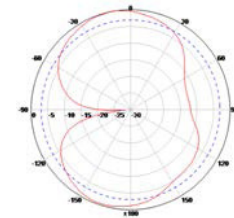

Specifications

SKU	529921
Manufacturer Part Number	M6020020R1D0002
Operating Frequency Range	2.4/5 GHz
Polarization	Vertical
Vertical Beamwidth	65°/65°
Gain	2/3.5 dBi
VSWR	≤ 2.0
Max Input Power	50 W
Number of Ports	1
RF Connector	RPTNC Male
Weight	0.06 lb.

Radiation Patterns

2.4 GHz
E Plane

2.4 GHz
H Plane

5 GHz
E Plane

5 GHz
H Plane

All product specifications are subject to change without notice or obligation.