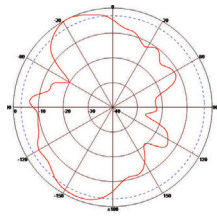

Specifications

SKU	543661
Manufacturer Part Number	M3045020M3D318
Operating Frequency Range	GPS: 1575.42 ± 2 MHz LTE 1 & 2: 698-960 / 1710-2170 MHz Wi-Fi: 2400-2500 / 4900-6000 MHz
Gain	GPS: 4.5 dBic LTE 1 & 2: 2 dBi Wi-Fi: 2/3 dBi
Polarization	Circular
VSWR	≤2.5
Nominal Impedance	50 Ohms
Max Power	50 Watts
Number of Ports	4
Length of Lead	10 ft.
RF Connector	RPSMA Male
Application	Indoor/Outdoor
Operating Temperature	-22° to 158°F
Dimensions	5.5 x 1.5 in.
Weight	0.5 lb.
GPS Noise Figure	≤2.5 dB
GPS Voltage Supply	3-5.5 V
GPS Operating Current	20 (Max 25) mA
Mounting Options	Center Screw Mount

All product specifications are subject to change without notice or obligation.

Radiation Patterns

**LTE 1 High
E Plane**

**LTE 1 Low
E Plane**

**LTE 2 High
E Plane**

**LTE 2 High
E Plane**

**Wi-Fi High
E Plane**

**Wi-Fi Low
E Plane**

**LTE 1 Higher
H Plane**

**LTE 1 Lower
H Plane**

**LTE 2 Higher
H Plane**

**LTE 2 Lower
H Plane**

**Wi-Fi High
H Plane**

**Wi-Fi Low
H Plane**

All product specifications are subject to change without notice or obligation.