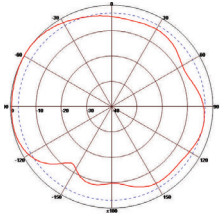

Radiation Patterns

**LTE 1 High
E Plane**