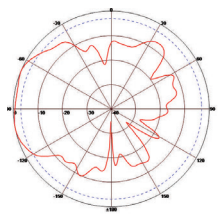

Specifications

SKU	543661
Manufacturer Part Number	M3045020M3D318
Operating Frequency Range	GPS: 1575.42 ± 2 MHz LTE 1 & 2: 698-960 / 1710-2170 MHz Wi-Fi: 2400-2500 / 4900-6000 MHz
Gain	GPS: 4.5 dBic LTE 1 & 2: 2 dBi Wi-Fi: 2/3 dBi
Polarization	Circular
VSWR	≤2.5
Nominal Impedance	50 Ohms
Max Power	50 Watts
Number of Ports	4
Length of Lead	10 ft.
RF Connector	RPSMA Male
Application	Indoor/Outdoor
Operating Temperature	-22° to 158°F
Dimensions	5.5 x 1.5 in.
Weight	0.5 lb.
GPS Noise Figure	≤2.5 dB
GPS Voltage Supply	3-5.5 V
GPS Operating Current	20 (Max 25) mA
Mounting Options	Center Screw Mount

All product specifications are subject to change without notice or obligation.

Radiation Patterns

**LTE 1 High
E Plane**

**LTE 1 Low
E Plane**

**LTE 2 High
E Plane**

**LTE 2 High
E Plane**

**Wi-Fi High
E Plane**

**Wi-Fi Low
E Plane**

**LTE 1 Higher
H Plane**

**LTE 1 Lower
H Plane**

**LTE 2 Higher
H Plane**

**LTE 2 Lower
H Plane**

**Wi-Fi High
H Plane**

**Wi-Fi Low
H Plane**

All product specifications are subject to change without notice or obligation.