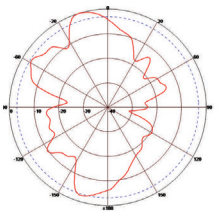

Specifications

SKU	543661
Manufacturer Part Number	M3045020M3D318
Operating Frequency Range	GPS: 1575.42 ± 2 MHz LTE 1 & 2: 698-960 / 1710-2170 MHz Wi-Fi: 2400-2500 / 4900-6000 MHz
Gain	GPS: 4.5 dBic LTE 1 & 2: 2 dBi Wi-Fi: 2/3 dBi
Polarization	Circular
VSWR	≤2.5
Nominal Impedance	50 Ohms
Max Power	50 Watts
Number of Ports	4
Length of Lead	10 ft.
RF Connector	RPSMA Male
Application	Indoor/Outdoor
Operating Temperature	-22° to 158°F
Dimensions	5.5 x 1.5 in.
Weight	0.5 lb.
GPS Noise Figure	≤2.5 dB
GPS Voltage Supply	3-5.5 V
GPS Operating Current	20 (Max 25) mA
Mounting Options	Center Screw Mount

All product specifications are subject to change without notice or obligation.

Radiation Patterns

**LTE 1 High
E Plane**

**LTE 1 Low
E Plane**

**LTE 2 High
E Plane**

**LTE 2 High
E Plane**

**Wi-Fi High
E Plane**

**Wi-Fi Low
E Plane**

**LTE 1 Higher
H Plane**

**LTE 1 Lower
H Plane**

**LTE 2 Higher
H Plane**

**LTE 2 Lower
H Plane**

**Wi-Fi High
H Plane**

**Wi-Fi Low
H Plane**

All product specifications are subject to change without notice or obligation.