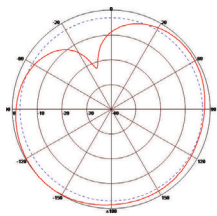

Specifications

SKU	543661
Manufacturer Part Number	M3045020M3D318
Operating Frequency Range	GPS: 1575.42 ± 2 MHz LTE 1 & 2: 698-960 / 1710-2170 MHz Wi-Fi: 2400-2500 / 4900-6000 MHz
Gain	GPS: 4.5 dBic LTE 1 & 2: 2 dBi Wi-Fi: 2/3 dBi
Polarization	Circular
VSWR	≤2.5
Nominal Impedance	50 Ohms
Max Power	50 Watts
Number of Ports	4
Length of Lead	10 ft.
RF Connector	RPSMA Male
Application	Indoor/Outdoor
Operating Temperature	-22° to 158°F
Dimensions	5.5 x 1.5 in.
Weight	0.5 lb.
GPS Noise Figure	≤2.5 dB
GPS Voltage Supply	3-5.5 V
GPS Operating Current	20 (Max 25) mA
Mounting Options	Center Screw Mount

All product specifications are subject to change without notice or obligation.

Radiation Patterns

**LTE 1 High
E Plane**

**LTE 1 Low
E Plane**

**LTE 2 High
E Plane**

**LTE 2 High
E Plane**

**Wi-Fi High
E Plane**

**Wi-Fi Low
E Plane**

**LTE 1 Higher
H Plane**

**LTE 1 Lower
H Plane**

**LTE 2 Higher
H Plane**

**LTE 2 Lower
H Plane**

**Wi-Fi High
H Plane**

**Wi-Fi Low
H Plane**

All product specifications are subject to change without notice or obligation.