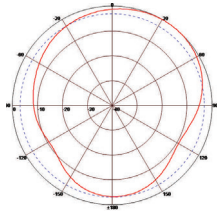

Specifications

SKU	543661
Manufacturer Part Number	M3045020M3D318
Operating Frequency Range	GPS: 1575.42 ± 2 MHz LTE 1 & 2: 698-960 / 1710-2170 MHz Wi-Fi: 2400-2500 / 4900-6000 MHz
Gain	GPS: 4.5 dBic LTE 1 & 2: 2 dBi Wi-Fi: 2/3 dBi
Polarization	Circular
VSWR	≤2.5
Nominal Impedance	50 Ohms
Max Power	50 Watts
Number of Ports	4
Length of Lead	10 ft.
RF Connector	RPSMA Male
Application	Indoor/Outdoor
Operating Temperature	-22° to 158°F
Dimensions	5.5 x 1.5 in.
Weight	0.5 lb.
GPS Noise Figure	≤2.5 dB
GPS Voltage Supply	3-5.5 V
GPS Operating Current	20 (Max 25) mA
Mounting Options	Center Screw Mount

All product specifications are subject to change without notice or obligation.

Radiation Patterns

**LTE 1 High
E Plane**

**LTE 1 Low
E Plane**

**LTE 2 High
E Plane**

**LTE 2 High
E Plane**

**Wi-Fi High
E Plane**