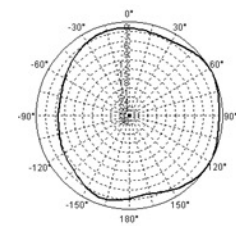

Radiation Patterns

2.4 GHz
H Plane