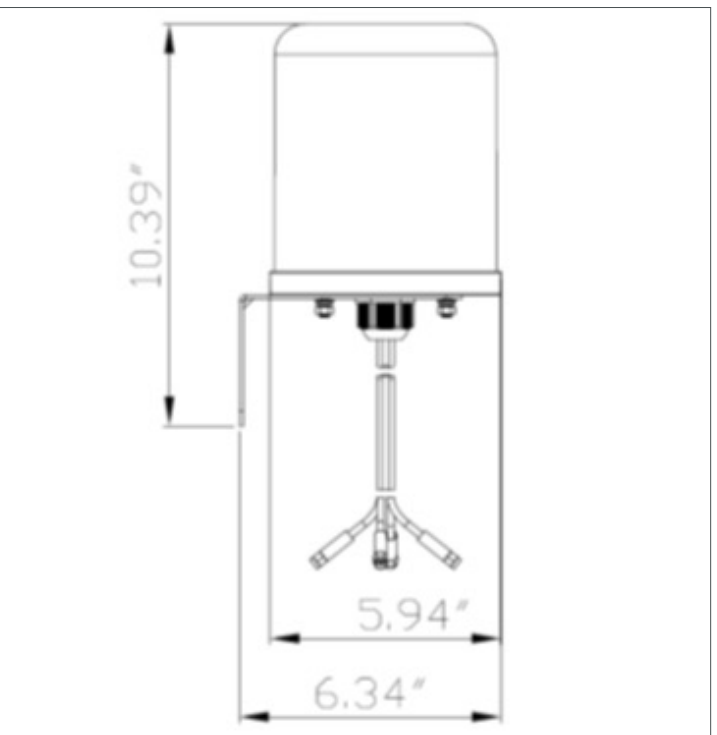

Specifications

SKU	569668
Manufacturer Part Number	M6060060MO1D43607
Operating Frequency Range	2.4/5 GHz
Gain	6 dBi
Polarization	Vertical
Vertical Beamwidth	45°/ 20°
Horizontal Beamwidth	360°
VSWR	≤ 2.0/ ≤ 2.2
Nominal Impedance	50 Ohms
Max Input Power	10W
Number of Ports	4
Length of Lead	36"
RF Connector	N Male
Application	Outdoor
Operating Temperature	-40 to 158°F
Dimensions	5.9 x 7"
Weight	2.64 lbs.
Radome Color and Material	White
Wind Load	134 mph

Radiation Patterns

2.4 GHz
H Plane

2.4 GHz
E Plane

5 GHz
H Plane

5 GHz
E Plane

All product specifications are subject to change without notice or obligation.

2.4/5 GHz 6 dBi MIMO Omnidirectional Antenna

with 4 N Male Connectors

Mounting Options

All product specifications are subject to change without notice or obligation.

2.4/5 GHz 6 dBi MIMO Omnidirectional Antenna

with 4 N Male Connectors

Mount Information

Mount Specifications

Model	NA (Mount Not Sold Separately)
Dimensions	See Diagrams Above. Note: All drawing dimensions in Inches
Weight	1 lb.
Material	Stainless Steel
Maximum Weight Tolerance	25 lbs.
Mount Surfaces	Mast or Pole
Maximum Mast Diameter	1.37 -1.97 in.
Included Mounting Hardware	L-Bracket, 2x U-Bolts, 2x Nuts, 2x Flat Washers, 2x Lock Washers*