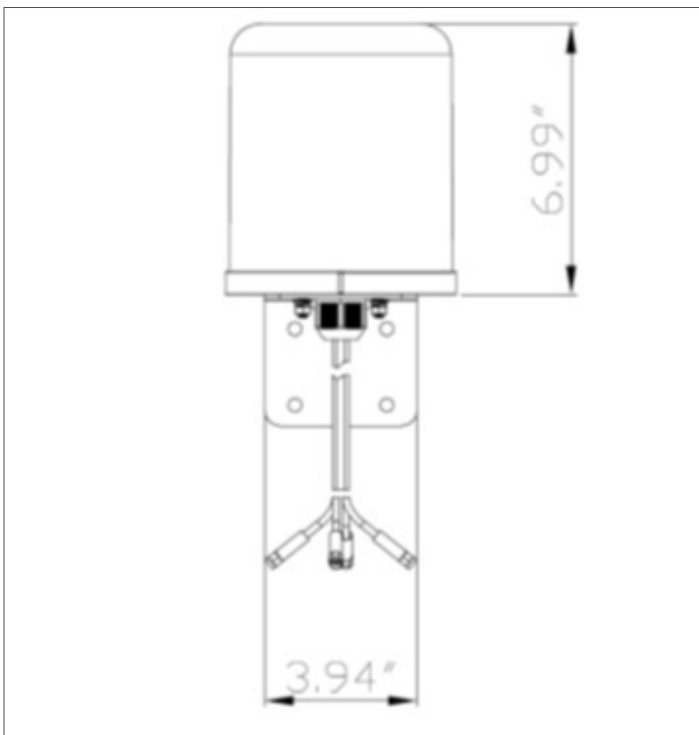

Specifications

SKU	569668
Manufacturer Part Number	M6060060MO1D43607
Operating Frequency Range	2.4/5 GHz
Gain	6 dBi
Polarization	Vertical
Vertical Beamwidth	45°/ 20°
Horizontal Beamwidth	360°
VSWR	≤ 2.0/ ≤ 2.2
Nominal Impedance	50 Ohms
Max Input Power	10W
Number of Ports	4
Length of Lead	36"
RF Connector	N Male
Application	Outdoor
Operating Temperature	-40 to 158°F
Dimensions	5.9 x 7"
Weight	2.64 lbs.
Radome Color and Material	White
Wind Load	134 mph

Mounting Options

All product specifications are subject to change without notice or obligation.

2.4/5 GHz 6 dBi MIMO Omnidirectional Antenna

with 4 N Male Connectors

Mount Information

Mount Specifications

Model	NA (Mount Not Sold Separately)
Dimensions	See Diagrams Above. Note: All drawing dimensions in Inches
Weight	1 lb.
Material	Stainless Steel
Maximum Weight Tolerance	25 lbs.
Mount Surfaces	Mast or Pole
Maximum Mast Diameter	1.37 -1.97 in.
Included Mounting Hardware	L-Bracket, 2x U-Bolts, 2x Nuts, 2x Flat Washers, 2x Lock Washers*