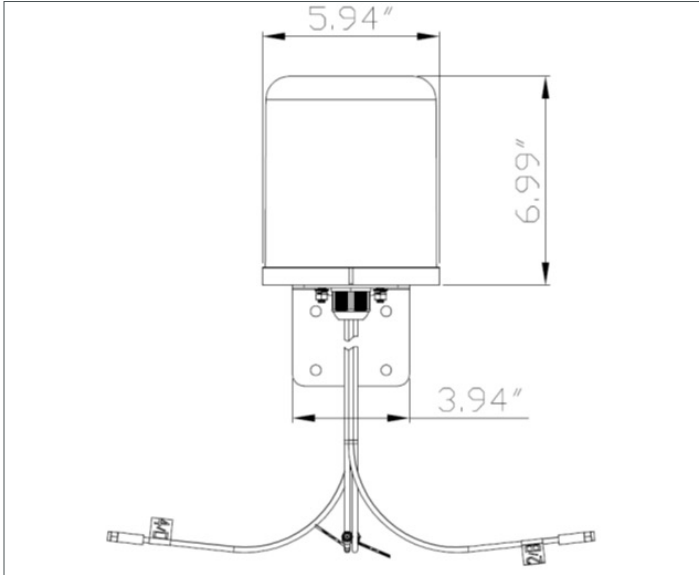

Specifications

SKU	569668
Manufacturer Part Number	M6060060MO1D43607
Operating Frequency Range	2.4/5 GHz
Gain	6 dBi
Polarization	Vertical
Vertical Beamwidth	45°/ 20°
Horizontal Beamwidth	360°
VSWR	≤ 2.0/ ≤ 2.2
Nominal Impedance	50 Ohms
Max Input Power	10W
Number of Ports	4
Length of Lead	36"
RF Connector	N Male
Application	Outdoor
Operating Temperature	-40 to 158°F
Dimensions	5.9 x 7"
Weight	2.64 lbs.
Radome Color and Material	White
Wind Load	134 mph

Radiation Patterns

2.4 GHz
H Plane

2.4 GHz
E Plane

5 GHz
H Plane

5 GHz
E Plane

All product specifications are subject to change without notice or obligation.

2.4/5 GHz 6 dBi MIMO Omnidirectional Antenna

with 4 N Male Connectors

Mounting Options

All product specifications are subject to change without notice or obligation.

2.4/5 GHz 6 dBi MIMO Omnidirectional Antenna

with 4 N Male Connectors

Mount Information

Mount Specifications

Model	NA (Mount Not Sold Separately)
Dimensions	See Diagrams Above. Note: All drawing dimensions in Inches
Weight	1 lb.
Material	Stainless Steel
Maximum Weight Tolerance	25 lbs.
Mount Surfaces	Mast or Pole
Maximum Mast Diameter	1.37 -1.97 in.
Included Mounting Hardware	L-Bracket, 2x U-Bolts, 2x Nuts, 2x Flat Washers, 2x Lock Washers*