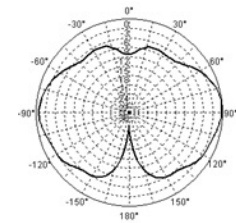

Specifications

SKU	569668
Manufacturer Part Number	M6060060MO1D43607
Operating Frequency Range	2.4/5 GHz
Gain	6 dBi
Polarization	Vertical
Vertical Beamwidth	45°/ 20°
Horizontal Beamwidth	360°
VSWR	≤ 2.0/ ≤ 2.2
Nominal Impedance	50 Ohms
Max Input Power	10W
Number of Ports	4
Length of Lead	36"
RF Connector	N Male
Application	Outdoor
Operating Temperature	-40 to 158°F
Dimensions	5.9 x 7"
Weight	2.64 lbs.
Radome Color and Material	White
Wind Load	134 mph

Radiation Patterns

2.4 GHz
H Plane

2.4 GHz
E Plane

5 GHz
H Plane

5 GHz
E Plane

All product specifications are subject to change without notice or obligation.

2.4/5 GHz 6 dBi MIMO Omnidirectional Antenna

with 4 N Male Connectors

Mounting Options

All product specifications are subject to change without notice or obligation.

2.4/5 GHz 6 dBi MIMO Omnidirectional Antenna

with 4 N Male Connectors

Mount Information

Mount Specifications

Model	NA (Mount Not Sold Separately)
Dimensions	See Diagrams Above. Note: All drawing dimensions in Inches
Weight	1 lb.
Material	Stainless Steel
Maximum Weight Tolerance	25 lbs.
Mount Surfaces	Mast or Pole
Maximum Mast Diameter	1.37 -1.97 in.
Included Mounting Hardware	L-Bracket, 2x U-Bolts, 2x Nuts, 2x Flat Washers, 2x Lock Washers*