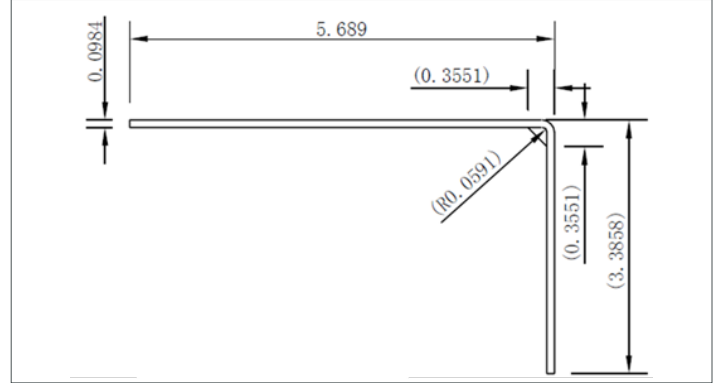

Specifications

SKU	569668
Manufacturer Part Number	M6060060MO1D43607
Operating Frequency Range	2.4/5 GHz
Gain	6 dBi
Polarization	Vertical
Vertical Beamwidth	45°/ 20°
Horizontal Beamwidth	360°
VSWR	≤ 2.0/ ≤ 2.2
Nominal Impedance	50 Ohms
Max Input Power	10W
Number of Ports	4
Length of Lead	36"
RF Connector	N Male
Application	Outdoor
Operating Temperature	-40 to 158°F
Dimensions	5.9 x 7"
Weight	2.64 lbs.
Radome Color and Material	White
Wind Load	134 mph

Mounting Options

All product specifications are subject to change without notice or obligation.

2.4/5 GHz 6 dBi MIMO Omnidirectional Antenna

with 4 N Male Connectors

Mount Information

Mount Specifications

Model	NA (Mount Not Sold Separately)
Dimensions	See Diagrams Above. Note: All drawing dimensions in Inches
Weight	1 lb.
Material	Stainless Steel
Maximum Weight Tolerance	25 lbs.
Mount Surfaces	Mast or Pole
Maximum Mast Diameter	1.37 -1.97 in.
Included Mounting Hardware	L-Bracket, 2x U-Bolts, 2x Nuts, 2x Flat Washers, 2x Lock Washers*