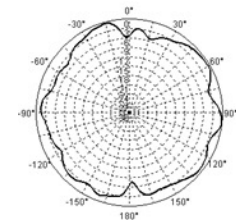

Specifications

SKU	569668
Manufacturer Part Number	M6060060MO1D43607
Operating Frequency Range	2.4/5 GHz
Gain	6 dBi
Polarization	Vertical
Vertical Beamwidth	45°/ 20°
Horizontal Beamwidth	360°
VSWR	≤ 2.0/ ≤ 2.2
Nominal Impedance	50 Ohms
Max Input Power	10W
Number of Ports	4
Length of Lead	36"
RF Connector	N Male
Application	Outdoor
Operating Temperature	-40 to 158°F
Dimensions	5.9 x 7"
Weight	2.64 lbs.
Radome Color and Material	White
Wind Load	134 mph

Radiation Patterns

2.4 GHz
H Plane

2.4 GHz
E Plane

5 GHz
H Plane

5 GHz
E Plane

All product specifications are subject to change without notice or obligation.

2.4/5 GHz 6 dBi MIMO Omnidirectional Antenna

with 4 N Male Connectors

Mounting Options

All product specifications are subject to change without notice or obligation.

2.4/5 GHz 6 dBi MIMO Omnidirectional Antenna

with 4 N Male Connectors

Mount Information

Mount Specifications

Model	NA (Mount Not Sold Separately)
Dimensions	See Diagrams Above. Note: All drawing dimensions in Inches
Weight	1 lb.
Material	Stainless Steel
Maximum Weight Tolerance	25 lbs.
Mount Surfaces	Mast or Pole
Maximum Mast Diameter	1.37 -1.97 in.
Included Mounting Hardware	L-Bracket, 2x U-Bolts, 2x Nuts, 2x Flat Washers, 2x Lock Washers*