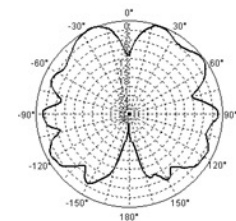

Specifications

SKU	569668
Manufacturer Part Number	M6060060MO1D43607
Operating Frequency Range	2.4/5 GHz
Gain	6 dBi
Polarization	Vertical
Vertical Beamwidth	45°/ 20°
Horizontal Beamwidth	360°
VSWR	≤ 2.0/ ≤ 2.2
Nominal Impedance	50 Ohms
Max Input Power	10W
Number of Ports	4
Length of Lead	36"
RF Connector	N Male
Application	Outdoor
Operating Temperature	-40 to 158°F
Dimensions	5.9 x 7"
Weight	2.64 lbs.
Radome Color and Material	White
Wind Load	134 mph

Radiation Patterns

2.4 GHz
H Plane

2.4 GHz
E Plane

5 GHz
H Plane

5 GHz
E Plane

All product specifications are subject to change without notice or obligation.

2.4/5 GHz 6 dBi MIMO Omnidirectional Antenna

with 4 N Male Connectors

Mounting Options

All product specifications are subject to change without notice or obligation.

2.4/5 GHz 6 dBi MIMO Omnidirectional Antenna

with 4 N Male Connectors

Mount Information

Mount Specifications

Model	NA (Mount Not Sold Separately)
Dimensions	See Diagrams Above. Note: All drawing dimensions in Inches
Weight	1 lb.
Material	Stainless Steel
Maximum Weight Tolerance	25 lbs.
Mount Surfaces	Mast or Pole
Maximum Mast Diameter	1.37 -1.97 in.
Included Mounting Hardware	L-Bracket, 2x U-Bolts, 2x Nuts, 2x Flat Washers, 2x Lock Washers*