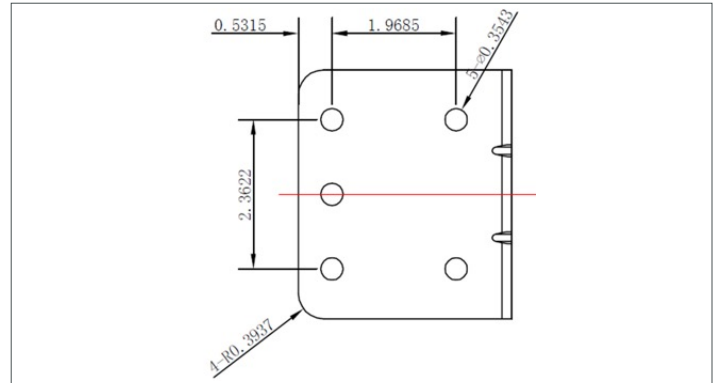

Specifications

SKU	569668
Manufacturer Part Number	M6060060MO1D43607
Operating Frequency Range	2.4/5 GHz
Gain	6 dBi
Polarization	Vertical
Vertical Beamwidth	45°/ 20°
Horizontal Beamwidth	360°
VSWR	≤ 2.0/ ≤ 2.2
Nominal Impedance	50 Ohms
Max Input Power	10W
Number of Ports	4
Length of Lead	36"
RF Connector	N Male
Application	Outdoor
Operating Temperature	-40 to 158°F
Dimensions	5.9 x 7"
Weight	2.64 lbs.
Radome Color and Material	White
Wind Load	134 mph

Mounting Options

All product specifications are subject to change without notice or obligation.

2.4/5 GHz 6 dBi MIMO Omnidirectional Antenna

with 4 N Male Connectors

Mount Information

Mount Specifications

Model	NA (Mount Not Sold Separately)
Dimensions	See Diagrams Above. Note: All drawing dimensions in Inches
Weight	1 lb.
Material	Stainless Steel
Maximum Weight Tolerance	25 lbs.
Mount Surfaces	Mast or Pole
Maximum Mast Diameter	1.37 -1.97 in.
Included Mounting Hardware	L-Bracket, 2x U-Bolts, 2x Nuts, 2x Flat Washers, 2x Lock Washers*