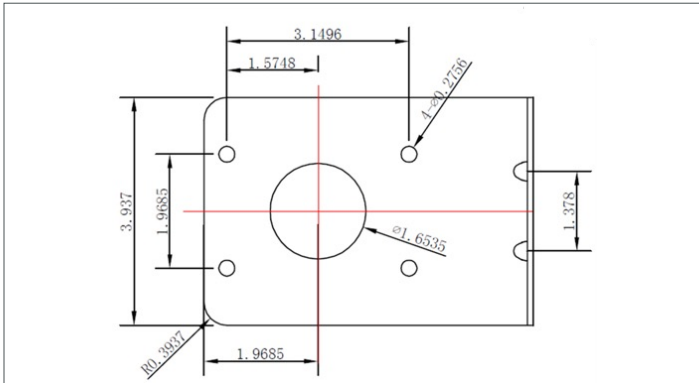

Specifications

SKU	569668
Manufacturer Part Number	M6060060MO1D43607
Operating Frequency Range	2.4/5 GHz
Gain	6 dBi
Polarization	Vertical
Vertical Beamwidth	45°/ 20°
Horizontal Beamwidth	360°
VSWR	≤ 2.0/ ≤ 2.2
Nominal Impedance	50 Ohms
Max Input Power	10W
Number of Ports	4
Length of Lead	36"
RF Connector	N Male
Application	Outdoor
Operating Temperature	-40 to 158°F
Dimensions	5.9 x 7"
Weight	2.64 lbs.
Radome Color and Material	White
Wind Load	134 mph

Mounting Options

All product specifications are subject to change without notice or obligation.

2.4/5 GHz 6 dBi MIMO Omnidirectional Antenna

with 4 N Male Connectors

Mount Information

Mount Specifications

Model	NA (Mount Not Sold Separately)
Dimensions	See Diagrams Above. Note: All drawing dimensions in Inches
Weight	1 lb.
Material	Stainless Steel
Maximum Weight Tolerance	25 lbs.
Mount Surfaces	Mast or Pole
Maximum Mast Diameter	1.37 -1.97 in.
Included Mounting Hardware	L-Bracket, 2x U-Bolts, 2x Nuts, 2x Flat Washers, 2x Lock Washers*