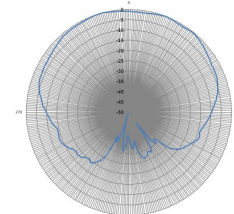

2.4/5 GHz 6 dBi Wi-Fi Flush Mount Antenna

with 4 N Male Connectors

ventev®

Connect, Protect, and Enable™

Ventev's 2.4/5 GHz 6 dBi directional antenna is designed to operate with 802.11 n, ac & ax (WiFi 6) access points (APs). The antenna features four dual-band antennas in a single unit which allows engineers to simplify deployments by using only one antenna for dual band APs and is engineered to mount on any flat surface.

Specifications

SKU	589255
Manufacturer Part Number	M6060060P1D43607F
Operating Frequency Range	2.4/5 GHz
Bandwidth	100 MHz / 700 MHz
Gain	6 dBi / 6 dBi
Polarization	Vertical
Vertical Beamwidth	70°/60°
Horizontal Beamwidth	115°/120°
VSWR	≤ 2.0 / ≤ 2.0
Isolation	≥ 20 dB
Nominal Impedance	50 Ohms
Max Input Power	50 W
Number of Ports	4
Length of Lead	36 in.
RF Connector	N Male
Operating Temperature	-40° to +158°F
Dimensions	10.8 x 6.8 x 1.4 in.
Weight	1.2 lbs.
Wind Load	60 mph

Radiation Patterns

2.4 GHz
H Plane

2.4 GHz
E Plane

5 GHz
H Plane

5 GHz
E Plane

All product specifications are subject to change without notice or obligation.