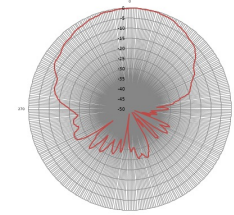

2.4/5 GHz 6 dBi Wi-Fi Flush Mount Antenna

with 4 N Male Connectors

ventev®

Connect, Protect, and Enable™

Ventev's 2.4/5 GHz 6 dBi directional antenna is designed to operate with 802.11 n, ac & ax (WiFi 6) access points (APs). The antenna features four dual-band antennas in a single unit which allows engineers to simplify deployments by using only one antenna for dual band APs and is engineered to mount on any flat surface.

Specifications

SKU	589255
Manufacturer Part Number	M6060060P1D43607F
Operating Frequency Range	2.4/5 GHz
Bandwidth	100 MHz / 700 MHz
Gain	6 dBi / 6 dBi
Polarization	Vertical
Vertical Beamwidth	70°/60°
Horizontal Beamwidth	115°/120°
VSWR	≤ 2.0 / ≤ 2.0
Isolation	≥ 20 dB
Nominal Impedance	50 Ohms
Max Input Power	50 W
Number of Ports	4
Length of Lead	36 in.
RF Connector	N Male
Operating Temperature	-40° to +158°F
Dimensions	10.8 x 6.8 x 1.4 in.
Weight	1.2 lbs.
Wind Load	60 mph

Radiation Patterns

2.4 GHz
H Plane

2.4 GHz
E Plane

5 GHz
H Plane

5 GHz
E Plane

All product specifications are subject to change without notice or obligation.