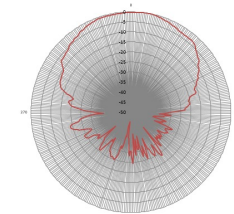

2.4/5 GHz 6 dBi Wi-Fi Flush Mount Antenna

with 4 N Male Connectors

ventev®

Connect, Protect, and Enable™

Ventev's 2.4/5 GHz 6 dBi directional antenna is designed to operate with 802.11 n, ac & ax (WiFi 6) access points (APs). The antenna features four dual-band antennas in a single unit which allows engineers to simplify deployments by using only one antenna for dual band APs and is engineered to mount on any flat surface.

Specifications

SKU	589255
Manufacturer Part Number	M6060060P1D43607F
Operating Frequency Range	2.4/5 GHz
Bandwidth	100 MHz / 700 MHz
Gain	6 dBi / 6 dBi
Polarization	Vertical
Vertical Beamwidth	70°/60°
Horizontal Beamwidth	115°/120°
VSWR	≤ 2.0 / ≤ 2.0
Isolation	≥ 20 dB
Nominal Impedance	50 Ohms
Max Input Power	50 W
Number of Ports	4
Length of Lead	36 in.
RF Connector	N Male
Operating Temperature	-40° to +158°F
Dimensions	10.8 x 6.8 x 1.4 in.
Weight	1.2 lbs.
Wind Load	60 mph

Radiation Patterns

2.4 GHz
H Plane

2.4 GHz
E Plane

5 GHz
H Plane

5 GHz
E Plane

All product specifications are subject to change without notice or obligation.