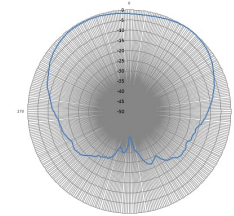

2.4/5 GHz 6 dBi Wi-Fi Flush Mount Antenna

with 4 N Male Connectors

ventev®

Connect, Protect, and Enable™

Ventev's 2.4/5 GHz 6 dBi directional antenna is designed to operate with 802.11 n, ac & ax (WiFi 6) access points (APs). The antenna features four dual-band antennas in a single unit which allows engineers to simplify deployments by using only one antenna for dual band APs and is engineered to mount on any flat surface.

Specifications

SKU	589255
Manufacturer Part Number	M6060060P1D43607F
Operating Frequency Range	2.4/5 GHz
Bandwidth	100 MHz / 700 MHz
Gain	6 dBi / 6 dBi
Polarization	Vertical
Vertical Beamwidth	70°/60°
Horizontal Beamwidth	115°/120°
VSWR	≤ 2.0 / ≤ 2.0
Isolation	≥ 20 dB
Nominal Impedance	50 Ohms
Max Input Power	50 W
Number of Ports	4
Length of Lead	36 in.
RF Connector	N Male
Operating Temperature	-40° to +158°F
Dimensions	10.8 x 6.8 x 1.4 in.
Weight	1.2 lbs.
Wind Load	60 mph

Radiation Patterns

2.4 GHz
H Plane

2.4 GHz
E Plane

5 GHz
H Plane

5 GHz
E Plane

All product specifications are subject to change without notice or obligation.