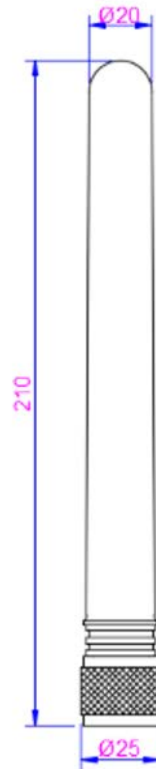

# TerraWave® 2400-2500/5150-7125 MHz 4/7 dBi Omnidirectional Antenna (2-Pack)

*With Boot*

Ventev's TerraWave® compact dual-band omnidirectional antenna offers wide coverage giving the user the ease and flexibility of having only one antenna for any type of outdoor access point (AP). It features 4/7/7 dBi gain (2.4/5/6 GHz) and its rugged design makes it suitable for a wide variety of applications.

## Specifications

SKU	607966
Manufacturer Part Number	M7040070010007B
Operating Frequency Range	2400-2500/5150-7125 MHz
Polarization	Vertical
Horizontal Beamwidth	360°
Vertical Beamwidth	35°/20°
Gain	4/7 dBi
VSWR	≤ 2.0 / ≤ 2.0
Max Input Power	50 W
Nominal Impedance	50 Ohms
Bandwidth	100/1975 MHz
RF Connector	N-Male
Application	Indoor
Operating Temperature	-40° to 158°F
Dimensions	0.98 diameter x 8.27 in. long
Weight	0.2 lbs.
Mounting Options	Direct Plug into Access Point
Radome	White UV Resistant ABS
Relative Humidity	5% to 95%

## Dimensions

Shown in Millimeters

All product specifications are  
subject to change without notice  
or obligation.