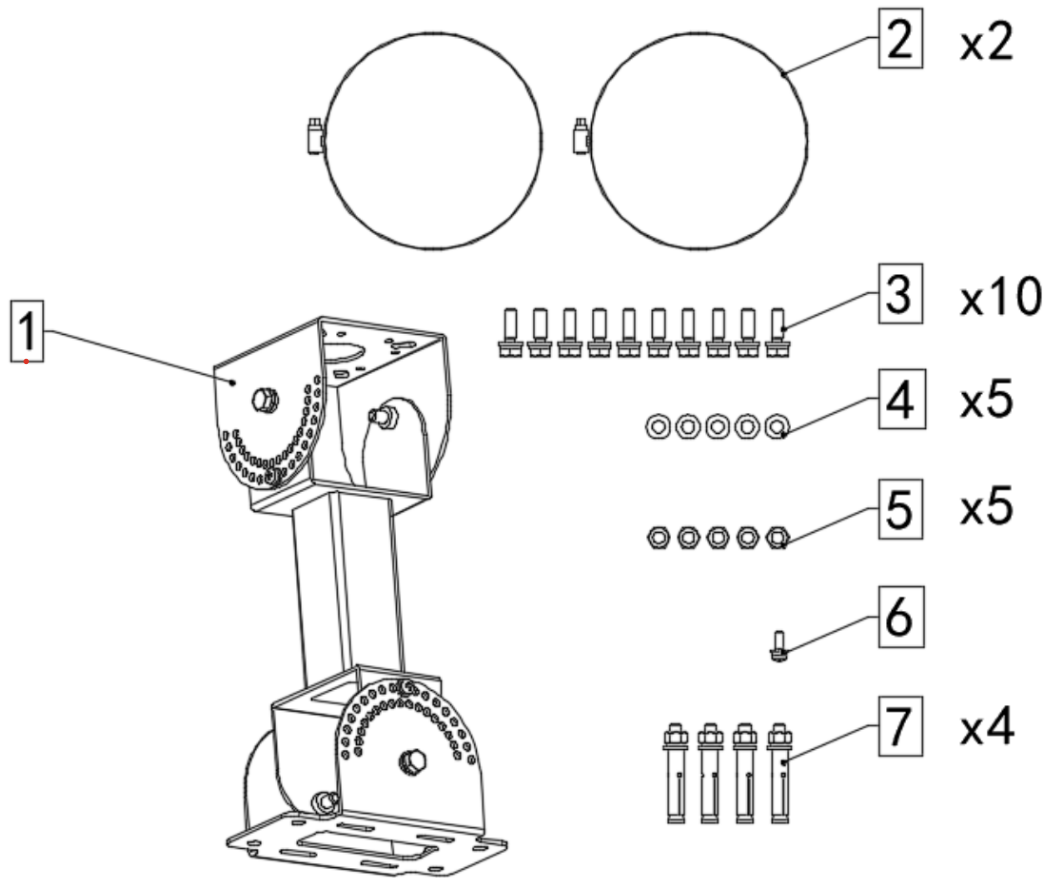

Specifications

SKU	610484
Manufacturer Part Number	M7130130MP1D0006W
Operating Frequency Range	2.4/5/6 GHz
Gain	13 dBi
Polarization	Vertical
Vertical Beamwidth	11°
Horizontal Beamwidth	115°
VSWR	2:1
Nominal Impedance	50 Ohms
Max Input Power	50 W
Number of Ports	4
RF Connector	N-Female
Application	Industrial/Warehouse
Operating Temperature	-40° to 158°F
Dimensions	24 x 14 x 2.8 in.
Weight	9.5 lbs.

with 4 N Female Connectors

Parts List

No.	Item
1	10 in. Strong Arm Mount
2	Hose Clamps D32-D127
3	M6 Screws
4	M6 Washers (Spare)
5	M6 Hex Nuts (Spare)
6	M4 Screw (Spare)
7	Expansion Bolts M6 for Wall Mount Option