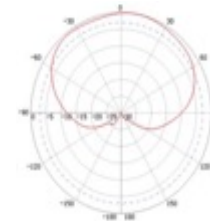

Specifications

SKU	610484
Manufacturer Part Number	M7130130MP1D0006W
Operating Frequency Range	2.4/5/6 GHz
Gain	13 dBi
Polarization	Vertical
Vertical Beamwidth	11°
Horizontal Beamwidth	115°
VSWR	2:1
Nominal Impedance	50 Ohms
Max Input Power	50 W
Number of Ports	4
RF Connector	N-Female
Application	Industrial/Warehouse
Operating Temperature	-40° to 158°F
Dimensions	24 x 14 x 2.8 in.
Weight	9.5 lbs.

Radiation Patterns

Vertical
2.4 GHz

Horizontal
2.4 GHz

Vertical
5/6 GHz

Horizontal
5/6 GHz

All product specifications are subject to change without notice or obligation.

TerraWave® 2.4/5/6 GHz 13 dBi Wi-Fi Directional Warehouse Antenna