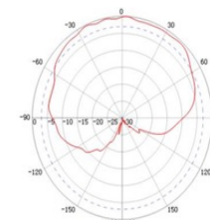

Specifications

SKU	610484
Manufacturer Part Number	M7130130MP1D0006W
Operating Frequency Range	2.4/5/6 GHz
Gain	13 dBi
Polarization	Vertical
Vertical Beamwidth	11°
Horizontal Beamwidth	115°
VSWR	2:1
Nominal Impedance	50 Ohms
Max Input Power	50 W
Number of Ports	4
RF Connector	N-Female
Application	Industrial/Warehouse
Operating Temperature	-40° to 158°F
Dimensions	24 x 14 x 2.8 in.
Weight	9.5 lbs.

Radiation Patterns

Vertical
2.4 GHz

Horizontal
2.4 GHz

Vertical
5/6 GHz

Horizontal
5/6 GHz

All product specifications are subject to change without notice or obligation.

TerraWave® 2.4/5/6 GHz 13 dBi Wi-Fi Directional Warehouse Antenna