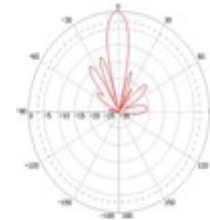

Radiation Patterns

Vertical
2.4 GHz