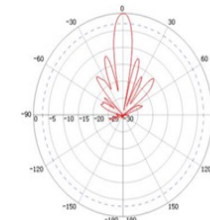

TerraWave® 2.4/5/6 GHz 13 dBi Wi-Fi Directional Warehouse Antenna

with 4 N Female Connectors

ventev®

Connect, Protect, and Enable™

Ventev's TerraWave® 2.4/5/6 GHz 13 dBi Wi-Fi Directional Antenna can connect to any manufacturer's Wi-Fi 6E/7 access points (APs) with four (4) ports. The antenna provides a high gain with narrow vertical and wide horizontal beamwidths which allows concise coverage for aisles and makes it ideal for warehouse deployments. The antenna ships with the Ventev 10 inch Strong Arm Mount (SAM). Optional Ventev mounts that are compatible with this antenna include: Industrial Articulating, Universal Articulating and High Strength Universal.

Specifications

SKU	610484
Manufacturer Part Number	M7130130MP1D0006W
Operating Frequency Range	2.4/5/6 GHz
Gain	13 dBi
Polarization	Vertical
Vertical Beamwidth	11°
Horizontal Beamwidth	115°
VSWR	2:1
Nominal Impedance	50 Ohms
Max Input Power	50 W
Number of Ports	4
RF Connector	N-Female
Application	Industrial/Warehouse
Operating Temperature	-40° to 158°F
Dimensions	24 x 14 x 2.8 in.
Weight	9.5 lbs.

Radiation Patterns

Vertical
2.4 GHz

Horizontal
2.4 GHz

Vertical
5/6 GHz

Horizontal
5/6 GHz

All product specifications are subject to change without notice or obligation.

TerraWave® 2.4/5/6 GHz 13 dBi Wi-Fi Directional Warehouse Antenna